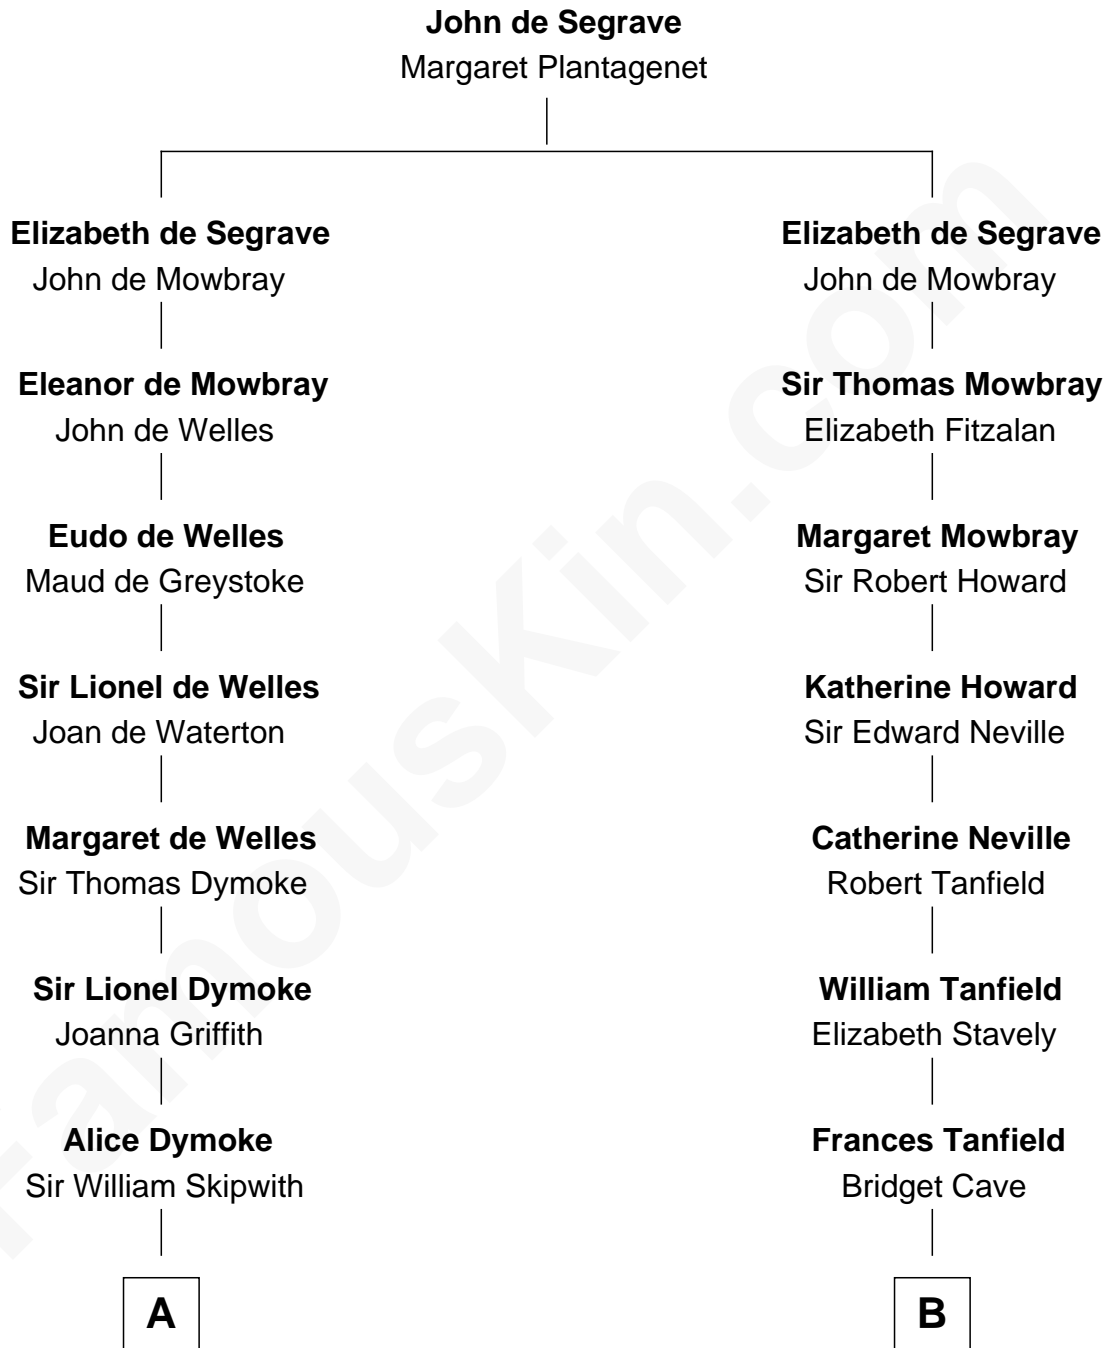

**FamousKin.com**  
**Relationship Chart of**  
**Paget Brewster**  
*TV Actress*

15th cousin 5 times removed of

**John Marshall**  
*4th Chief Justice of the U.S. Supreme Court*

**C**

—  
**Donald Mitchell Ryerson**

Isabelle McGenniss

—  
**Joan Ryerson**

George Washington Wales Brewster

—  
**Galen Brewster**

Hathaway Tew

—  
**Paget Brewster**

*TV Actress*

FamousKin.com