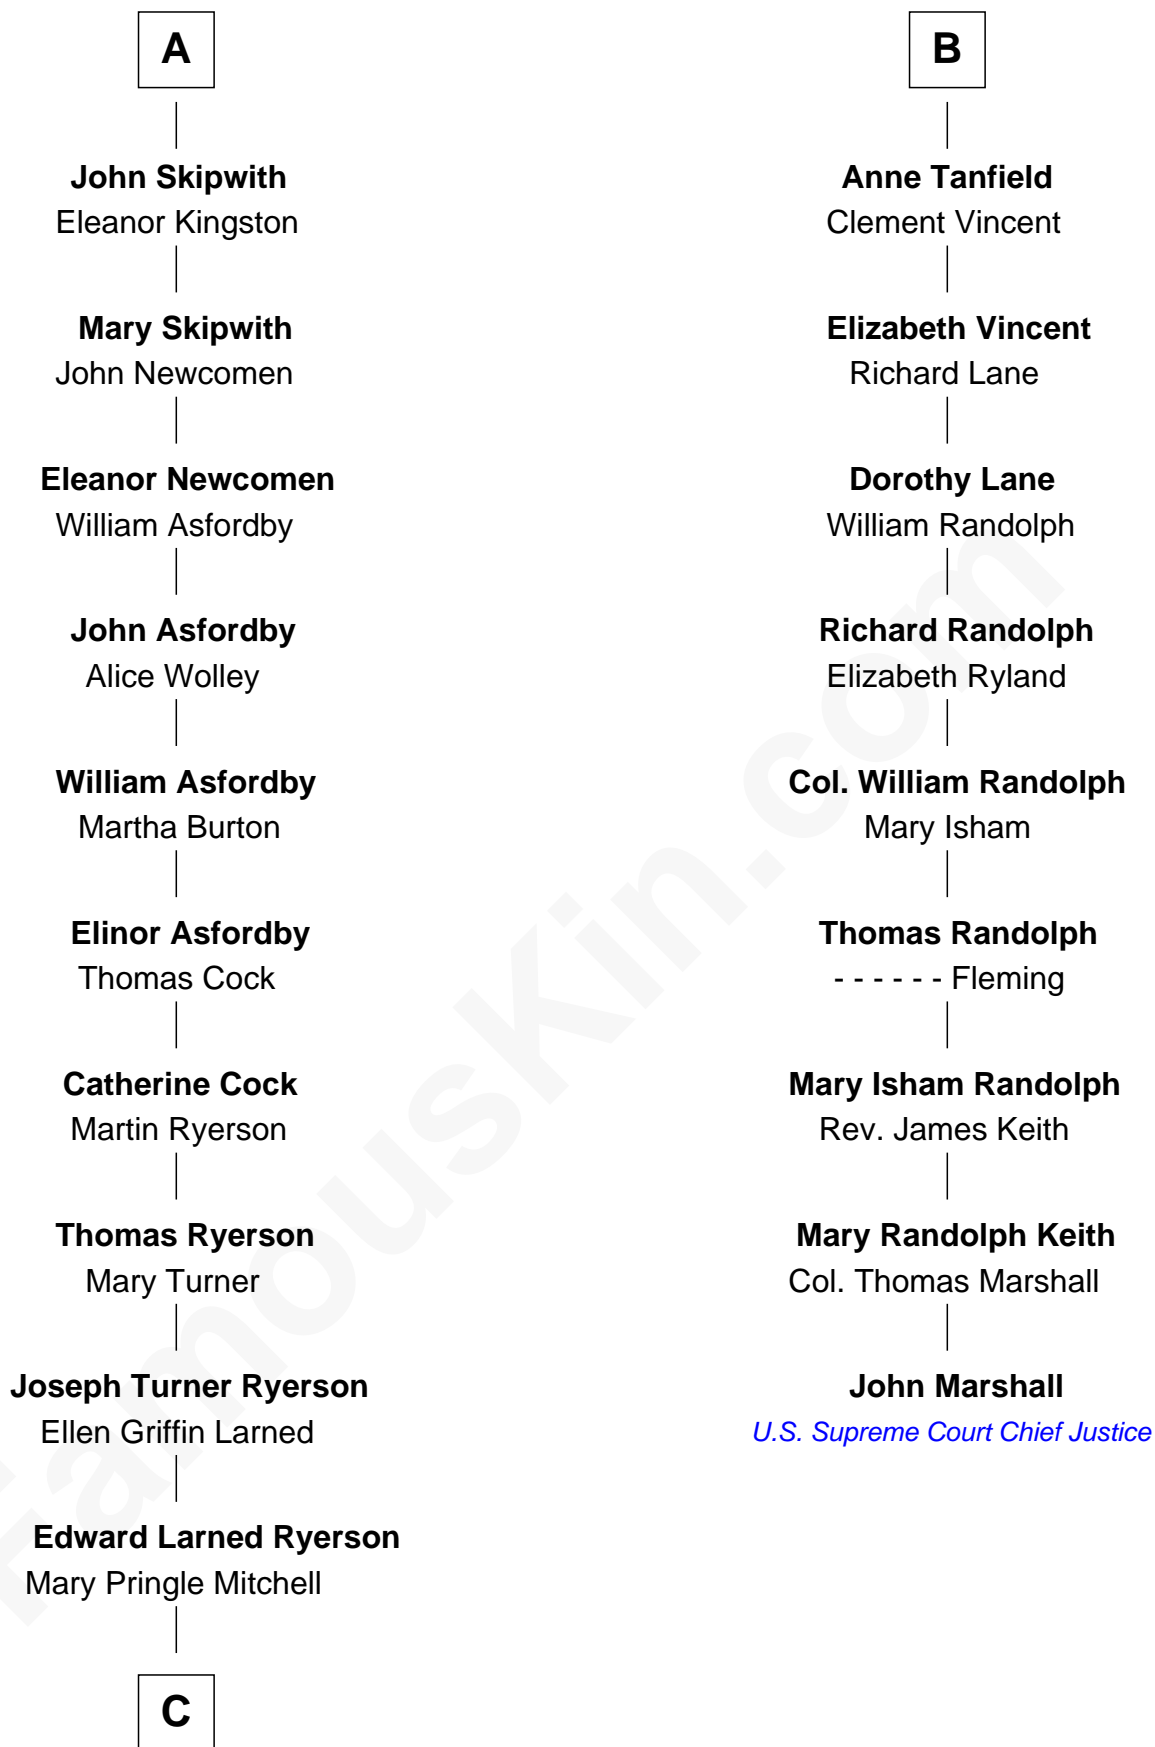

**FamousKin.com**  
**Relationship Chart of**  
**Paget Brewster**  
*TV Actress*

15th cousin 5 times removed of

**John Marshall**  
*4th Chief Justice of the U.S. Supreme Court*

**C**

—  
**Donald Mitchell Ryerson**

Isabelle McGenniss

—  
**Joan Ryerson**

George Washington Wales Brewster

—  
**Galen Brewster**

Hathaway Tew

—  
**Paget Brewster**

*TV Actress*

FamousKin.com