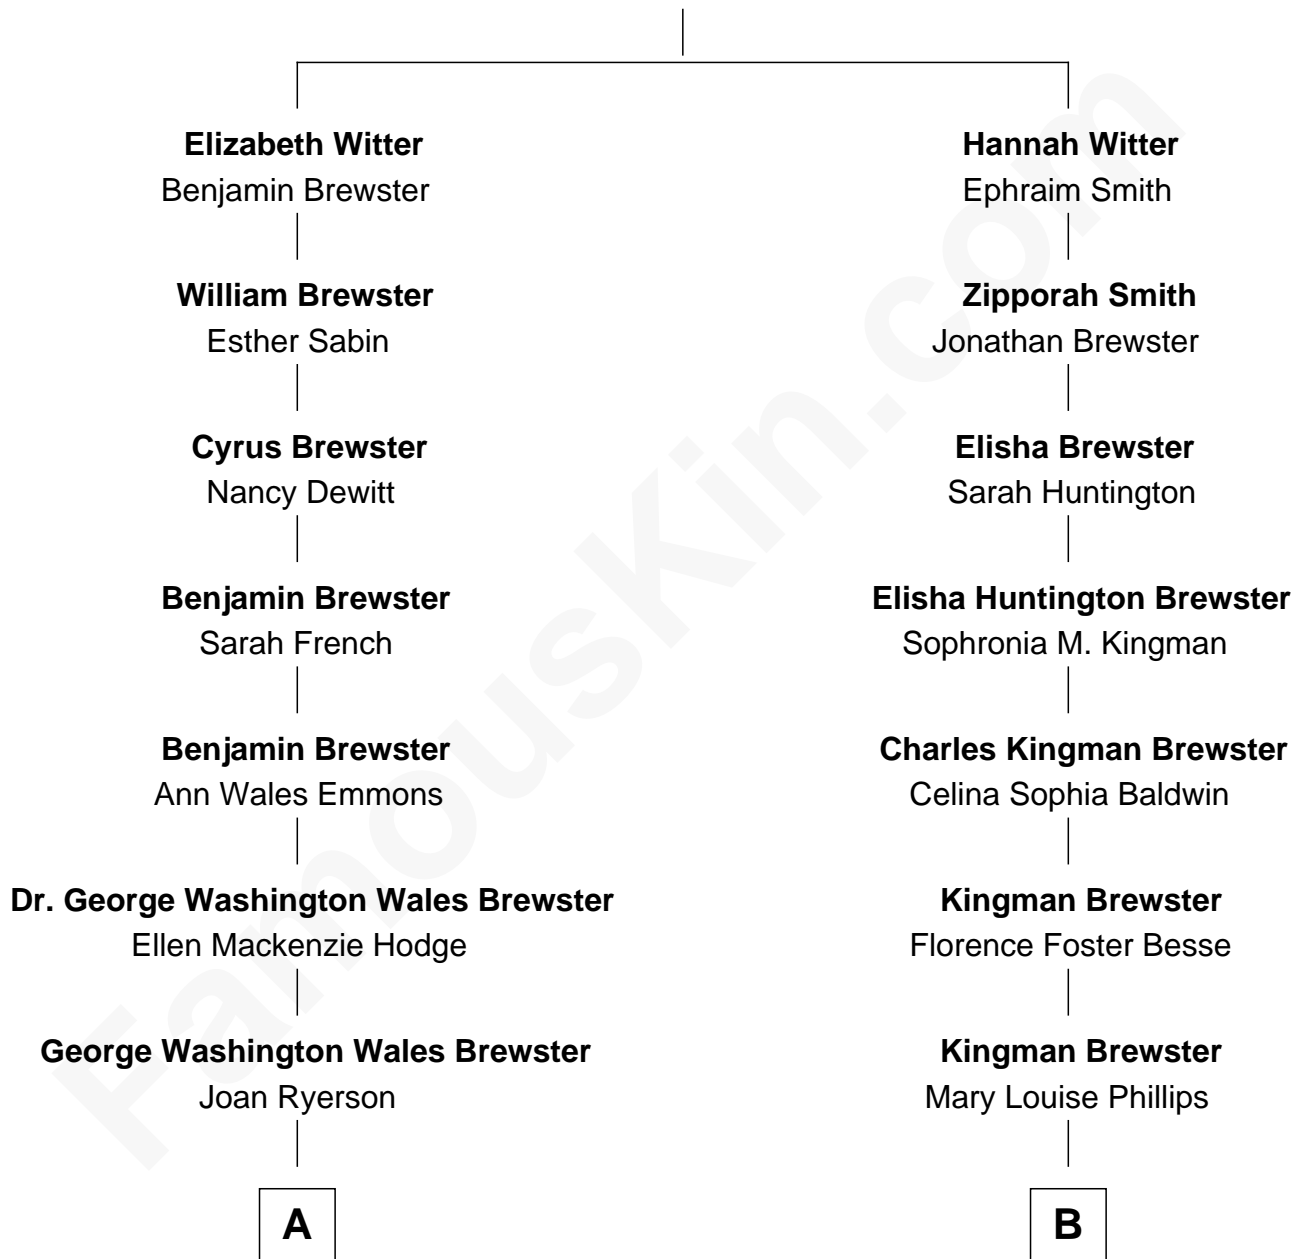

FamousKin.com

Relationship Chart of

Paget Brewster

TV Actress

8th cousin of

Jordana Brewster

TV and Movie Actress

Ebenezer Witter

Dorothy Morgan

A

Galen Brewster

Hathaway Tew

Paget Brewster

TV Actress

B

Alden Brewster

Maria João Leão de Sousa

Jordana Brewster

TV and Movie Actress

FamousKin.com