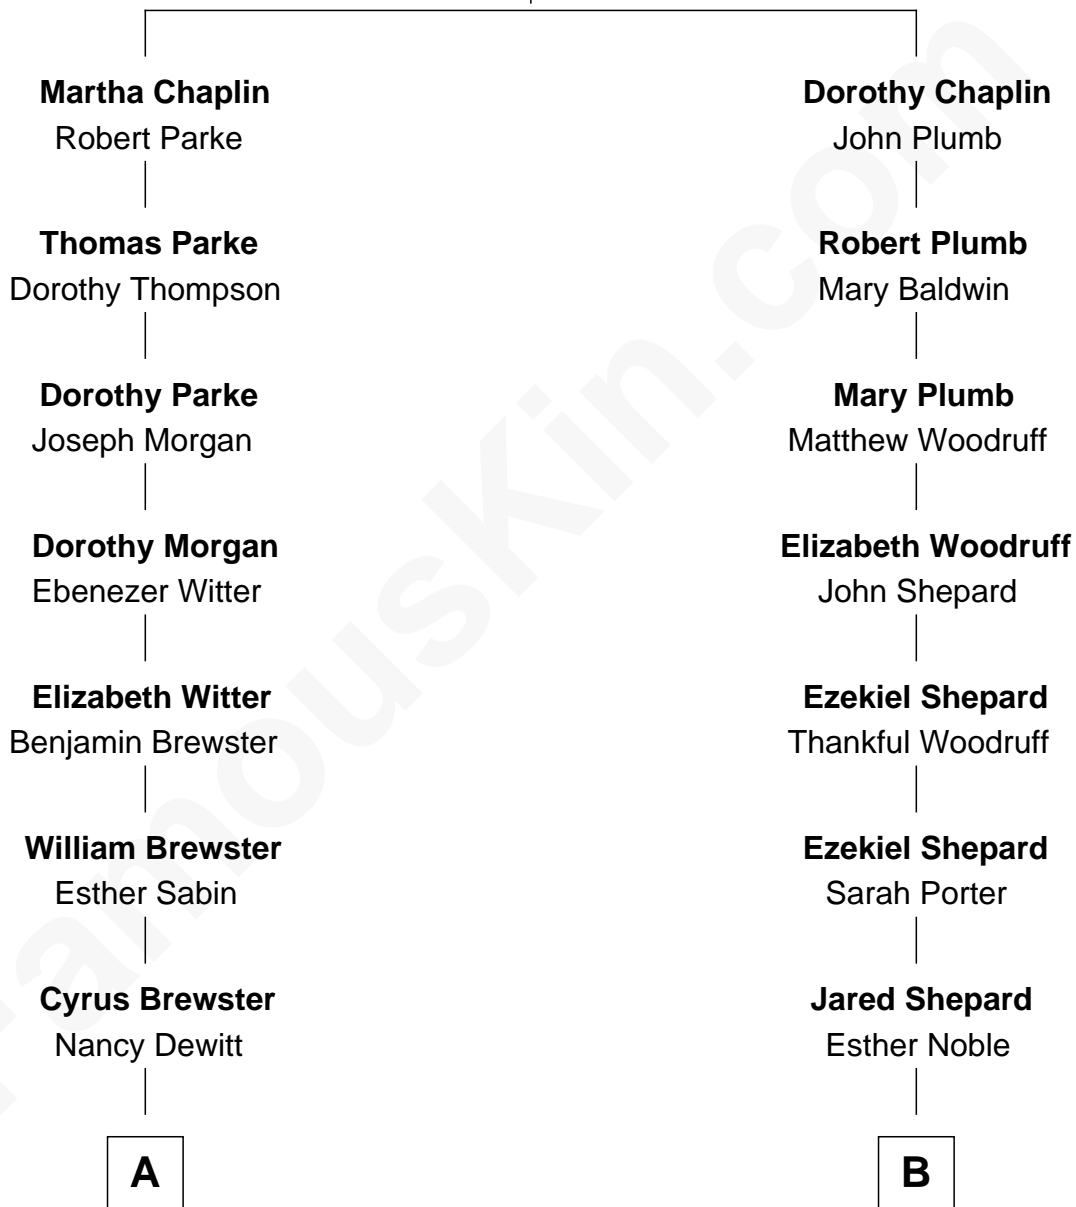

FamousKin.com Relationship Chart of

Paget Brewster

TV Actress

9th cousin 3 times removed of

Gilbert Clifford Noble

Co-Founder of Barnes & Noble

William Chaplin
Agnes Holborough

A

Benjamin Brewster

Sarah French

Benjamin Brewster

Ann Wales Emmons

Dr. George Washington Wales Brewster

Ellen Mackenzie Hodge

George Washington Wales Brewster

Joan Ryerson

Galen Brewster

Hathaway Tew

Paget Brewster

TV Actress

B

Julia Shepard

Thomas Loomis

Andelucia Loomis