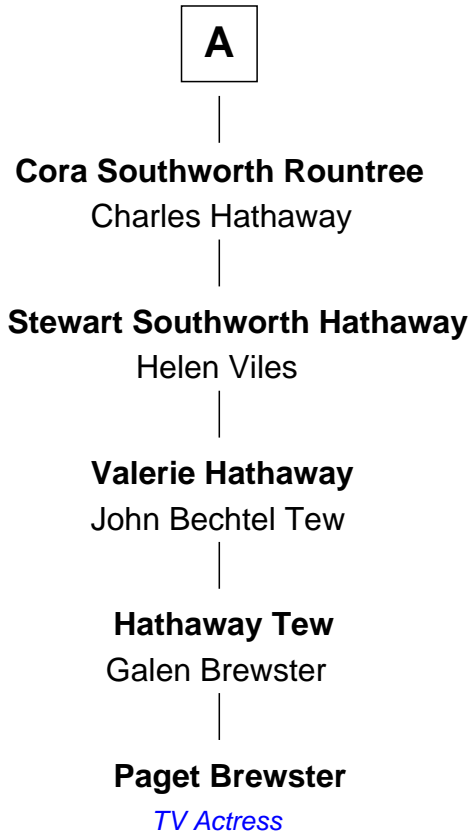

# FamousKin.com Relationship Chart of

**Paget Brewster**

*TV Actress*

9th great-grandniece of

**Capt. John Alden**

*Accused of Witchcraft, Salem 1692*

**John Alden**  
Priscilla Mullins

**Elizabeth Alden**  
William Pabodie

**Capt. John Alden**  
*Salem Witch Trials 1692*

**William Pabodie**  
Judith Tilden

**John Pabodie**  
Rebecca Gray

**Abigail Pabodie**  
Isaac Southworth

**Alden Southworth**  
Lydia Taylor

**Richmond Southworth**  
Laura Gridley

**Lydia Hart Southworth**  
John Hawkins Rountree

**A**

FamousKin.com