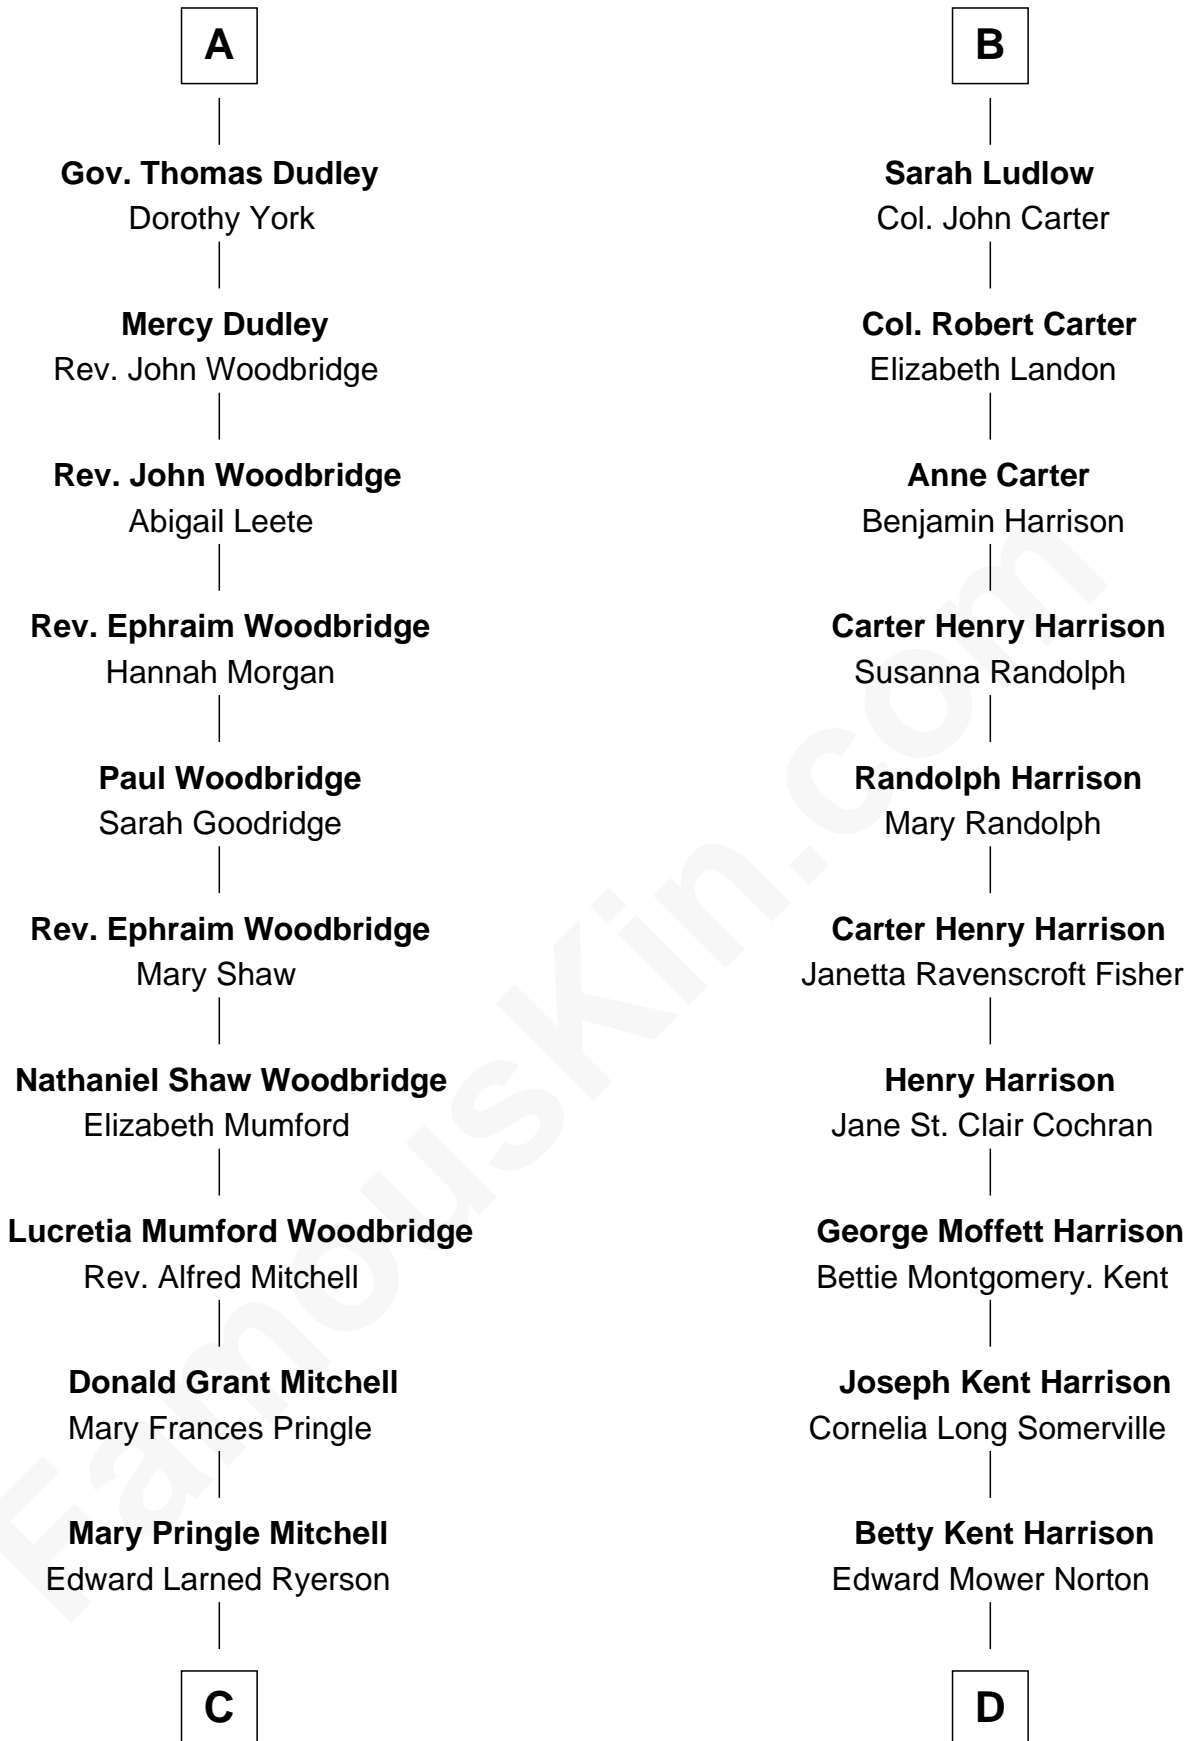

FamousKin.com Relationship Chart of

Paget Brewster

TV Actress

18th cousin 2 times removed of

Edward Norton

Movie Actor

Sir Walter Blount

Sancha de Ayala

Edith Windsor

George Ludlow

Thomas Ludlow

Jane Pyle

Gabriel Ludlow

Phillis -----

B

C

Donald Mitchell Ryerson

Isabelle McGenniss

Joan Ryerson

George Washington Wales Brewster

Galen Brewster

Hathaway Tew

Paget Brewster

TV Actress