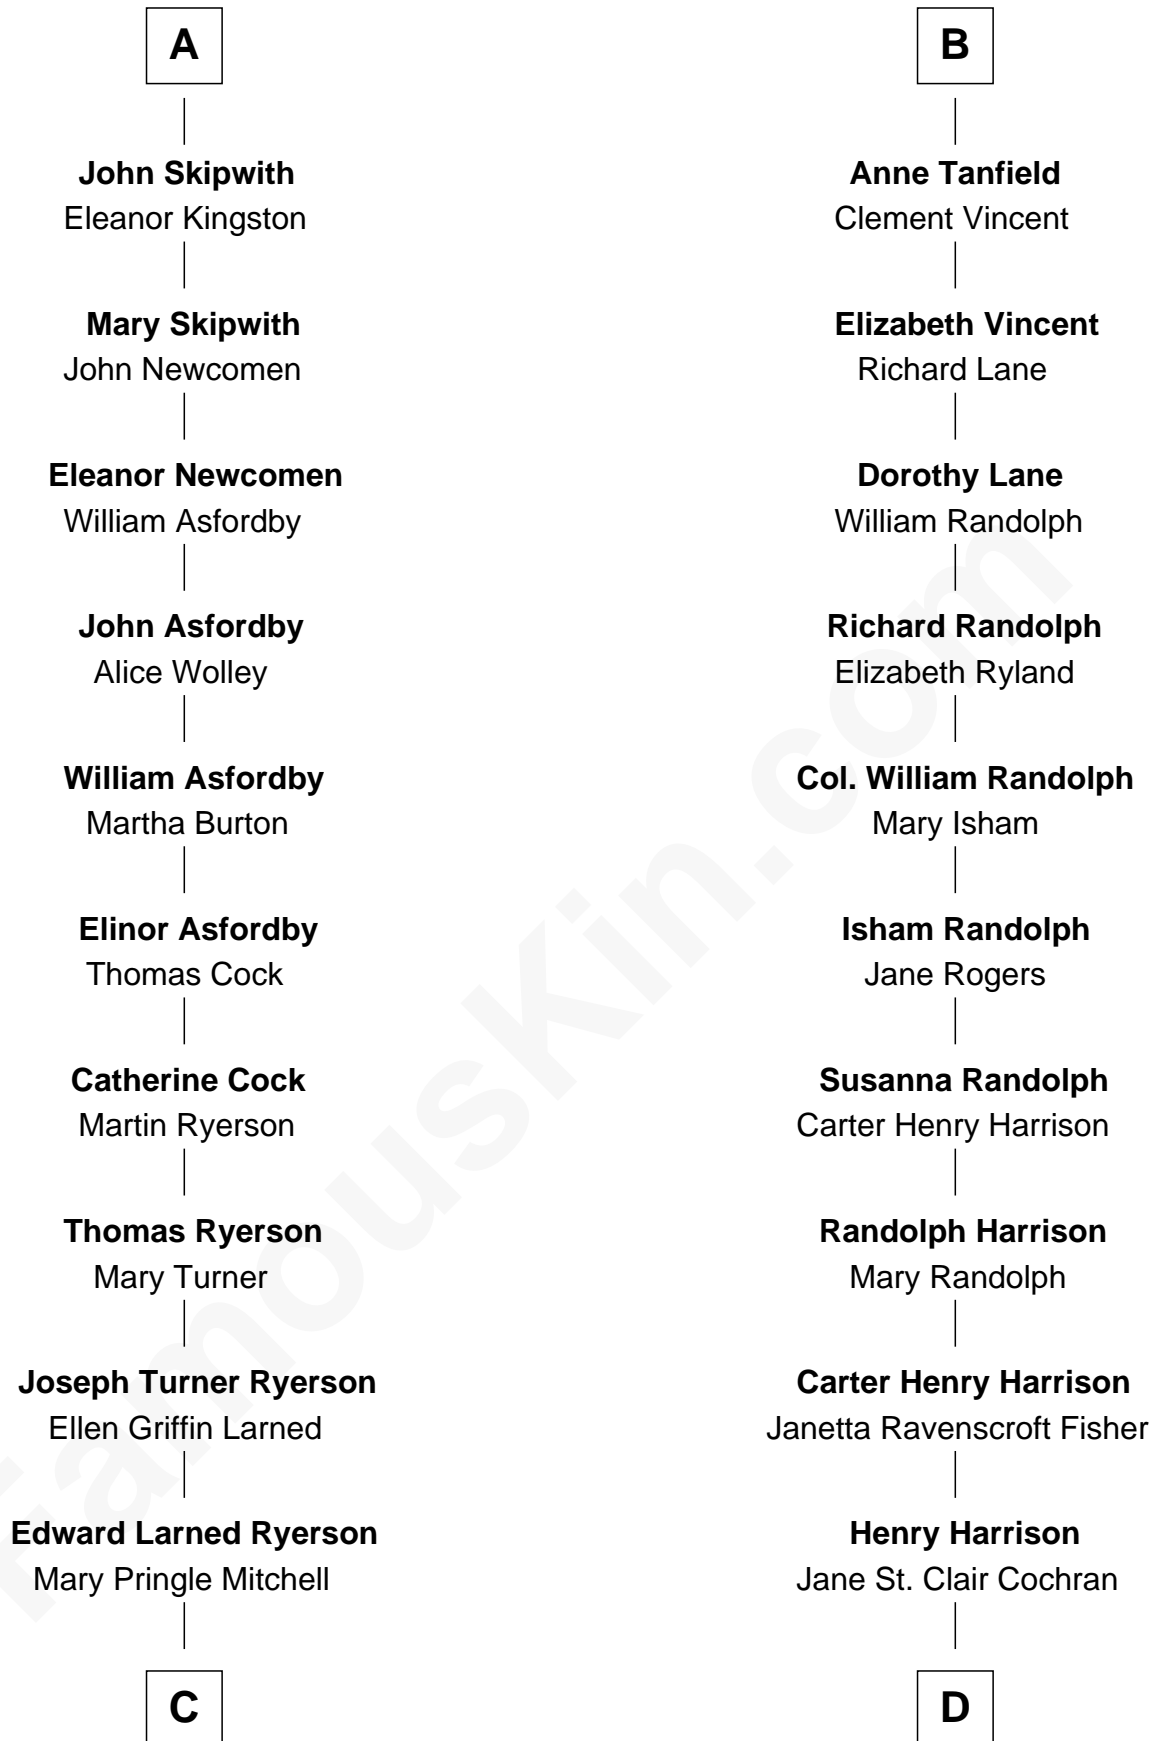

FamousKin.com Relationship Chart of

Paget Brewster
TV Actress

20th cousin 1 time removed of

Edward Norton
Movie Actor

John de Mowbray
Joan of Lancaster

John de Mowbray
Elizabeth de Segrave

Eleanor de Mowbray
John de Welles

Eudo de Welles
Maud de Greystoke

Sir Lionel de Welles
Joan de Waterton

Margaret de Welles
Sir Thomas Dymoke

Sir Lionel Dymoke
Joanna Griffith

Alice Dymoke
Sir William Skipwith

A

John de Mowbray
Elizabeth de Segrave

Sir Thomas Mowbray
Elizabeth Fitzalan

Margaret Mowbray
Sir Robert Howard

Katherine Howard
Sir Edward Neville

Catherine Neville
Robert Tanfield

William Tanfield
Elizabeth Stavely

Frances Tanfield
Bridget Cave

B

C

Donald Mitchell Ryerson

Isabelle McGenniss

Joan Ryerson

George Washington Wales Brewster

Galen Brewster

Hathaway Tew