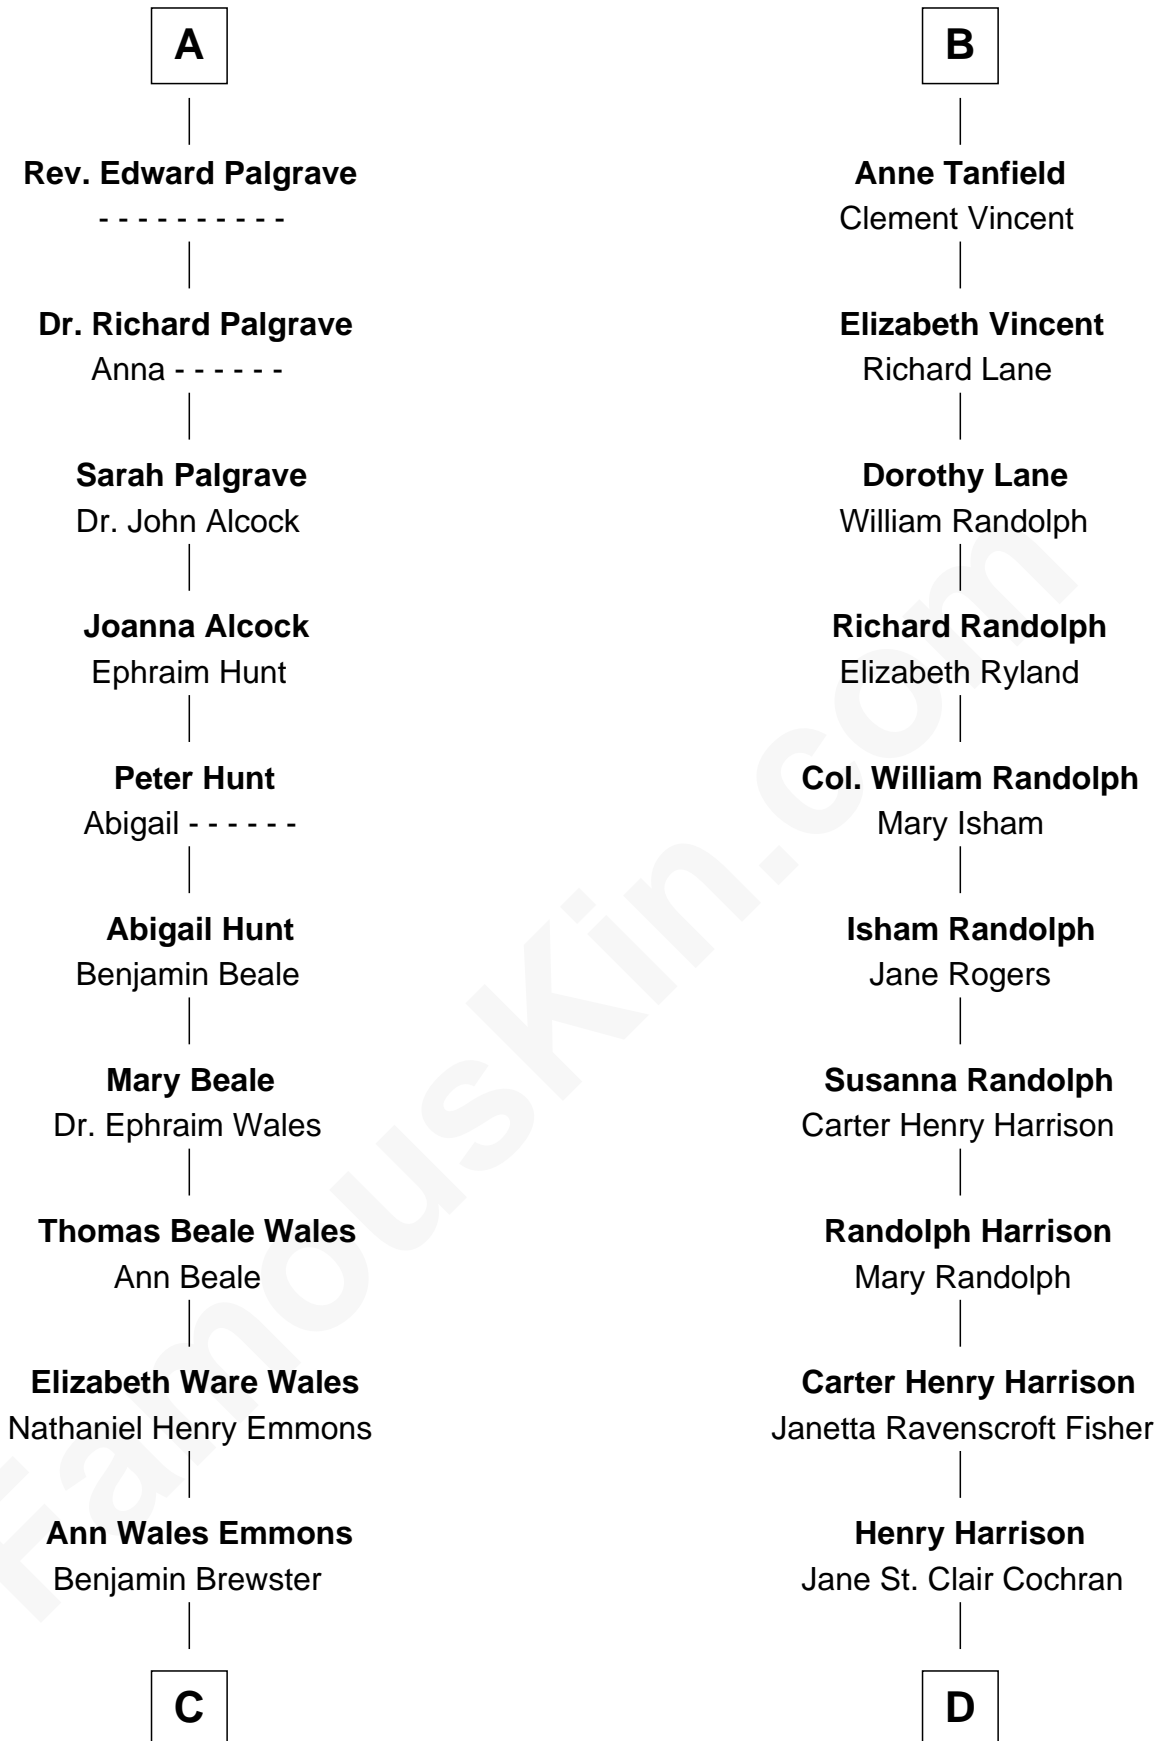

FamousKin.com Relationship Chart of

Paget Brewster

TV Actress

20th cousin 1 time removed of

Edward Norton

Movie Actor

Richard Fitzalan
Eleanor Plantagenet

C

Dr. George Washington Wales Brewster

Ellen Mackenzie Hodge

George Washington Wales Brewster

Joan Ryerson

Galen Brewster

Hathaway Tew

Paget Brewster

TV Actress

D

George Moffett Harrison

Bettie Montgomery. Kent

Joseph Kent Harrison

Cornelia Long Somerville

Betty Kent Harrison

Edward Mower Norton

Edward Mower Norton