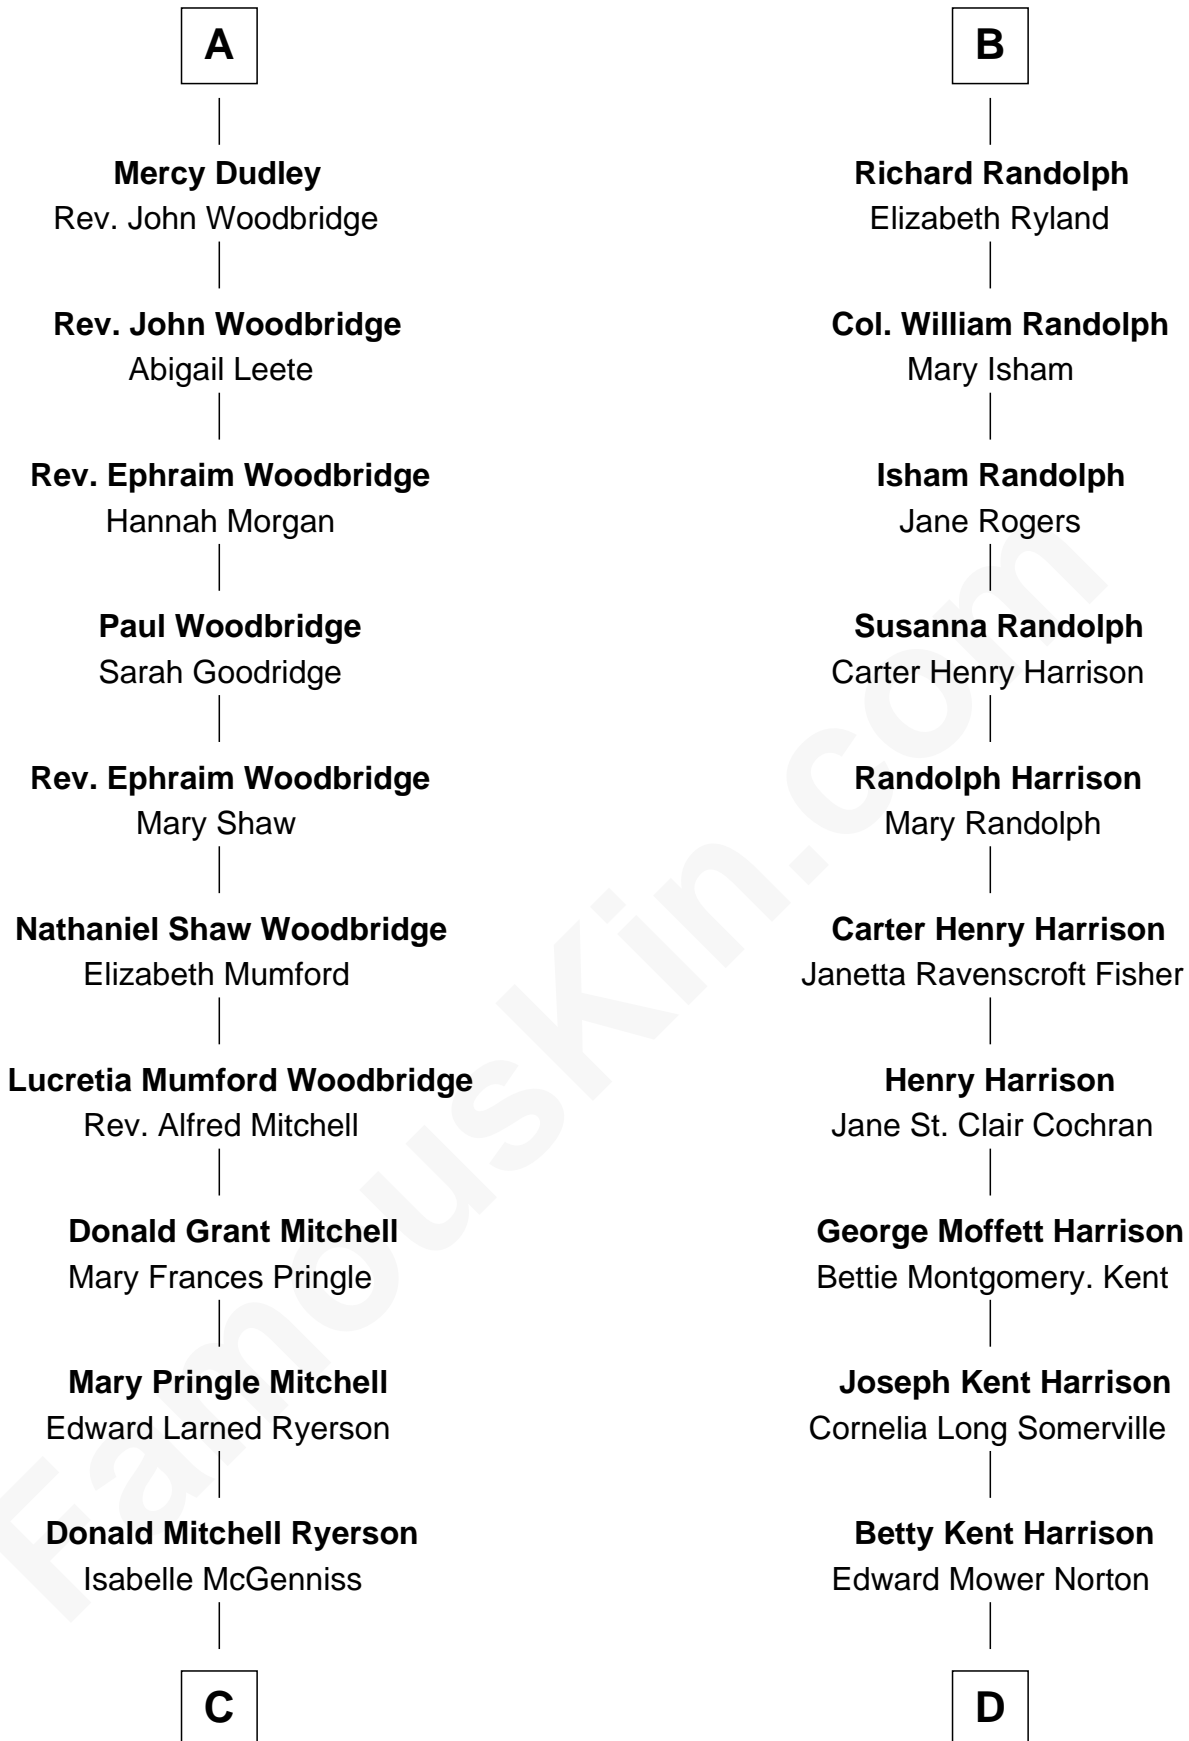

FamousKin.com Relationship Chart of

Paget Brewster

TV Actress

18th cousin 1 time removed of

Edward Norton

Movie Actor

Sir Ralph Neville

Joan Beaufort

Katherine Neville
Sir Thomas Strangeways

Joan Strangeways
Sir William Willoughby

Cecily Willoughby
Sir Edward Sutton

Sir John Sutton
Cecily Grey

Sir Henry Dudley
----- Ashton

Probable

Roger Dudley
Susanna Thorne

Gov. Thomas Dudley
Dorothy York

A

Sir Edward Neville
Katherine Howard

Catherine Neville
Robert Tanfield

William Tanfield
Elizabeth Stavelly

Frances Tanfield
Bridget Cave

Anne Tanfield
Clement Vincent

Elizabeth Vincent
Richard Lane

Dorothy Lane
William Randolph

B

C

Joan Ryerson

George Washington Wales Brewster

Galen Brewster

Hathaway Tew

Paget Brewster