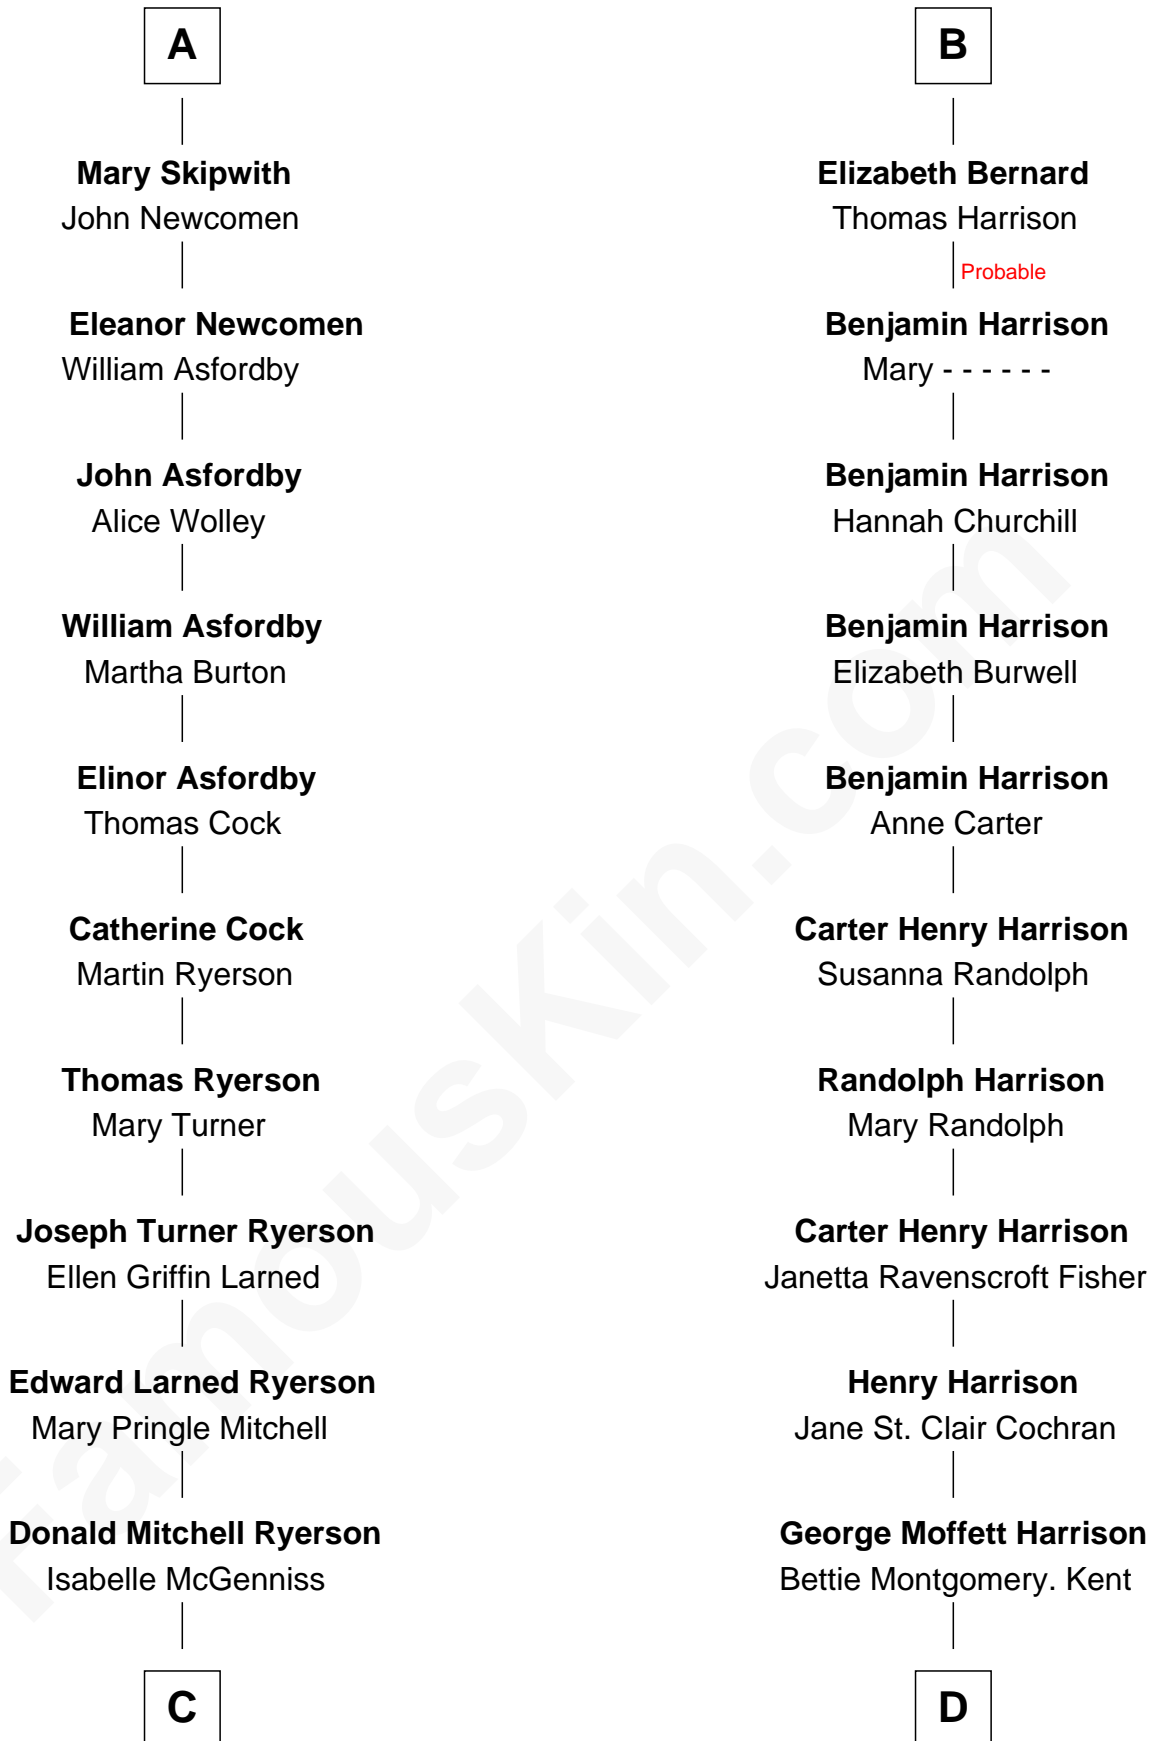

FamousKin.com Relationship Chart of

Paget Brewster
TV Actress

19th cousin 1 time removed of

Edward Norton
Movie Actor

John de Welles
Maud de Roos

John de Welles
Eleanor de Mowbray

Eudo de Welles
Maud de Greystoke

Sir Lionel de Welles
Joan de Waterton

Margaret de Welles
Sir Thomas Dymoke

Sir Lionel Dymoke
Joanna Griffith

Alice Dymoke
Sir William Skipwith

John Skipwith
Eleanor Kingston

A

Margery de Welles
Stephen le Scrope

John le Scrope
Elizabeth Chaworth

Elizabeth le Scrope
Sir Henry le Scrope

Margaret Scrope
John Bernard

John Bernard
Margaret Daundelyn

John Bernard
Cecily Muscote

Francis Bernard
Alice Hazlewood

B

C

Joan Ryerson
George Washington Wales Brewster

Galen Brewster
Hathaway Tew

Paget Brewster
TV Actress

D

Joseph Kent Harrison
Cornelia Long Somerville

Betty Kent Harrison
Edward Mower Norton

Edward Mower Norton
Lydia Robinson Rouse