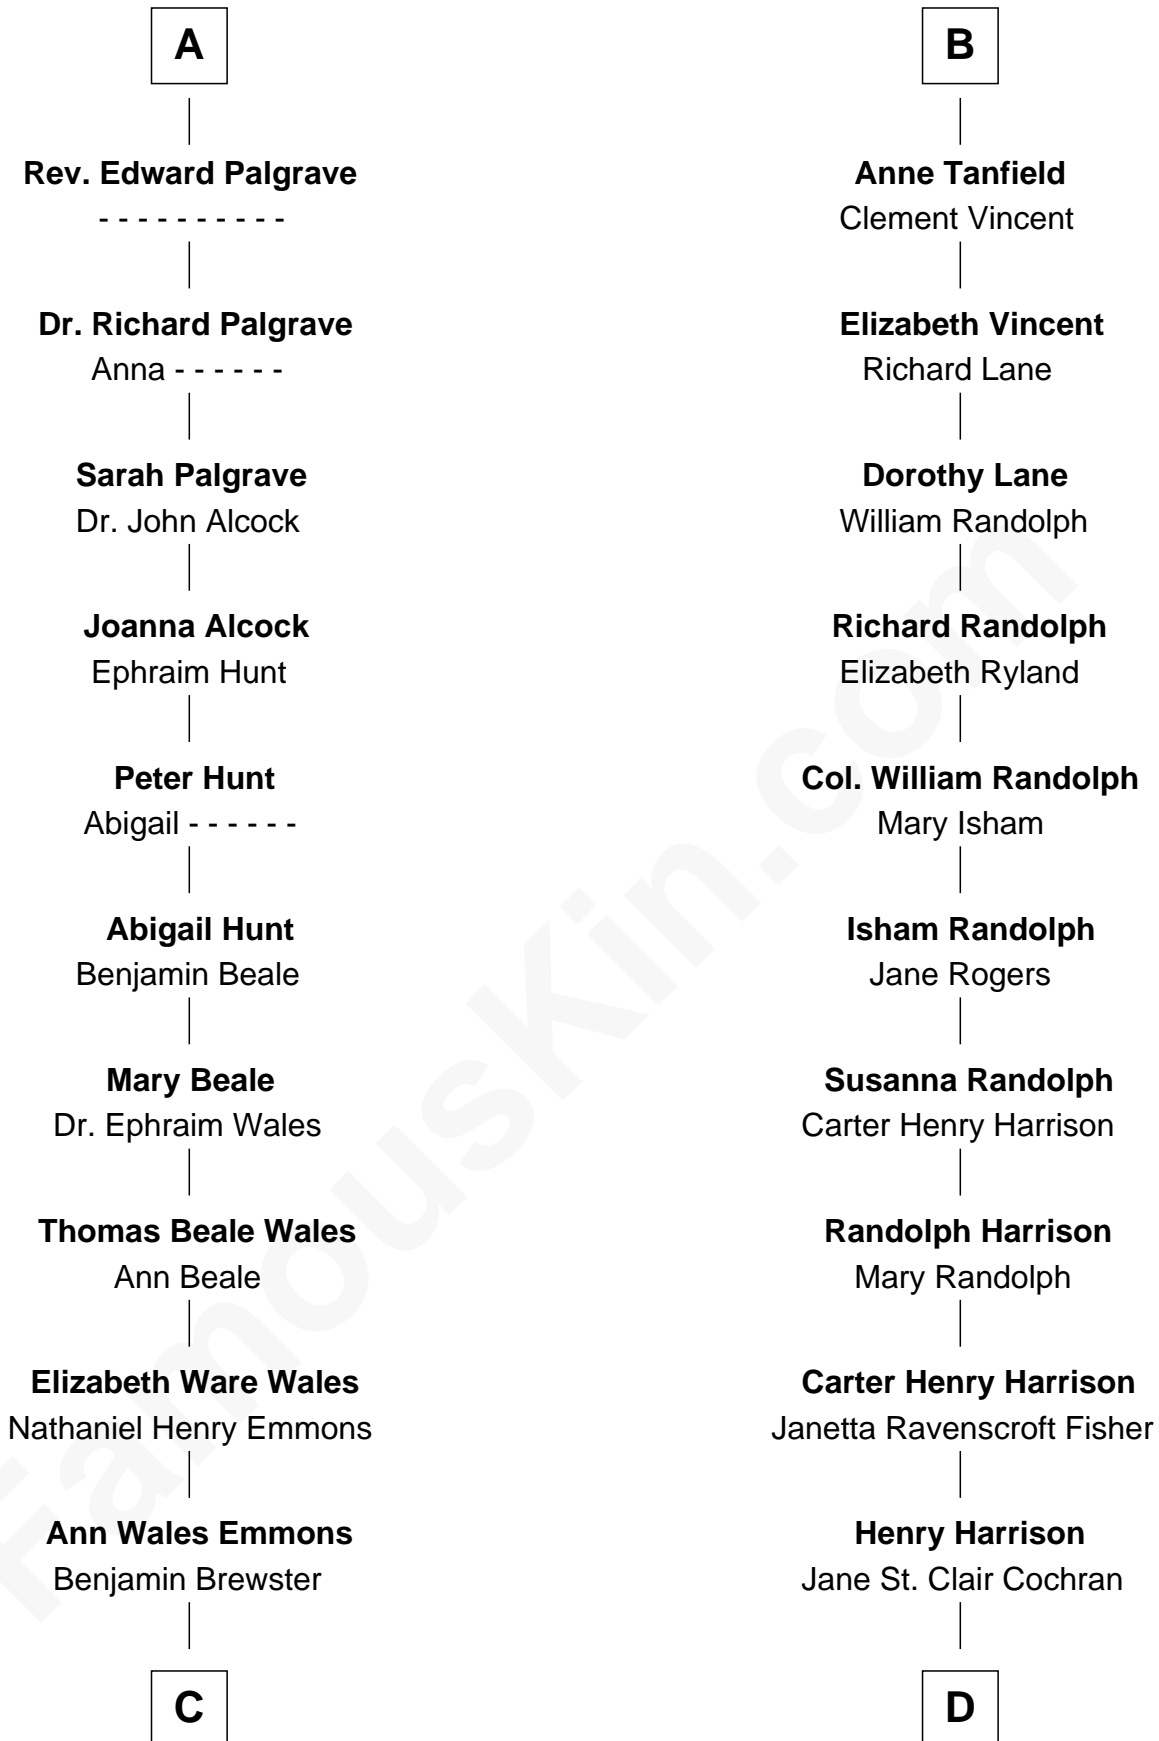

FamousKin.com Relationship Chart of

Paget Brewster

TV Actress

20th cousin 1 time removed of

Edward Norton

Movie Actor

Sir William de Bohun
Elizabeth de Badlesmere

C

Dr. George Washington Wales Brewster

Ellen Mackenzie Hodge

George Washington Wales Brewster

Joan Ryerson

Galen Brewster

Hathaway Tew

Paget Brewster

TV Actress

D

George Moffett Harrison

Bettie Montgomery. Kent

Joseph Kent Harrison

Cornelia Long Somerville

Betty Kent Harrison

Edward Mower Norton

Edward Mower Norton