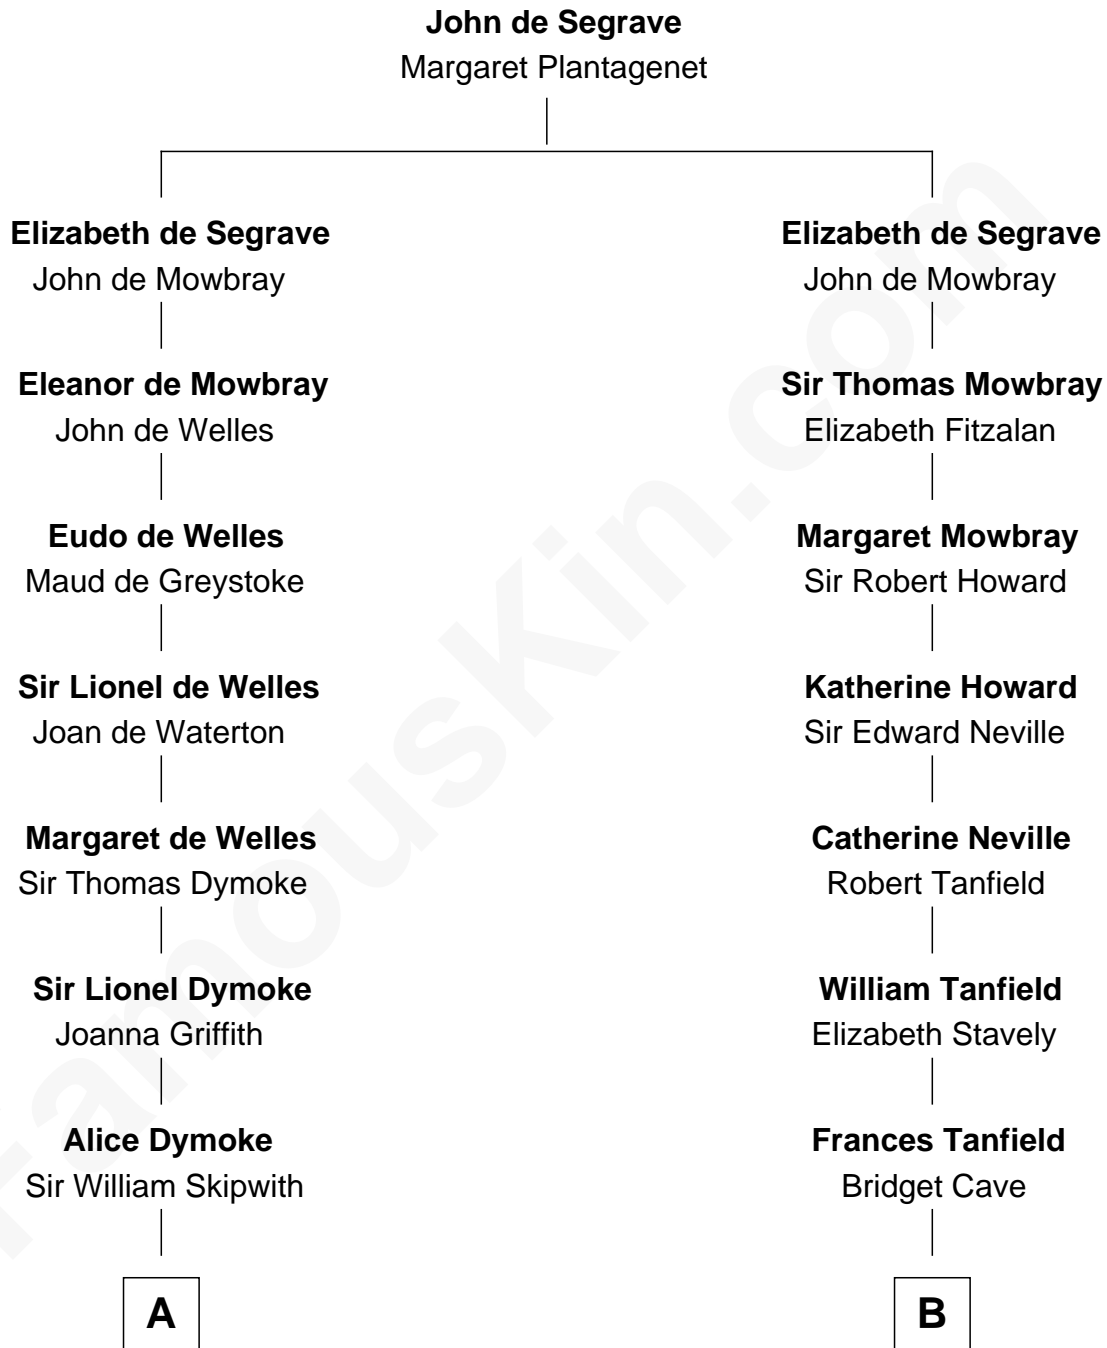

FamousKin.com Relationship Chart of

Paget Brewster

TV Actress

20th cousin 1 time removed of

Edward Norton

Movie Actor

C

Donald Mitchell Ryerson

Isabelle McGenniss

Joan Ryerson

George Washington Wales Brewster

Galen Brewster

Hathaway Tew

Paget Brewster

TV Actress

D

George Moffett Harrison

Bettie Montgomery. Kent

Joseph Kent Harrison

Cornelia Long Somerville

Betty Kent Harrison

Edward Mower Norton

Edward Mower Norton

Lydia Robinson Rouse