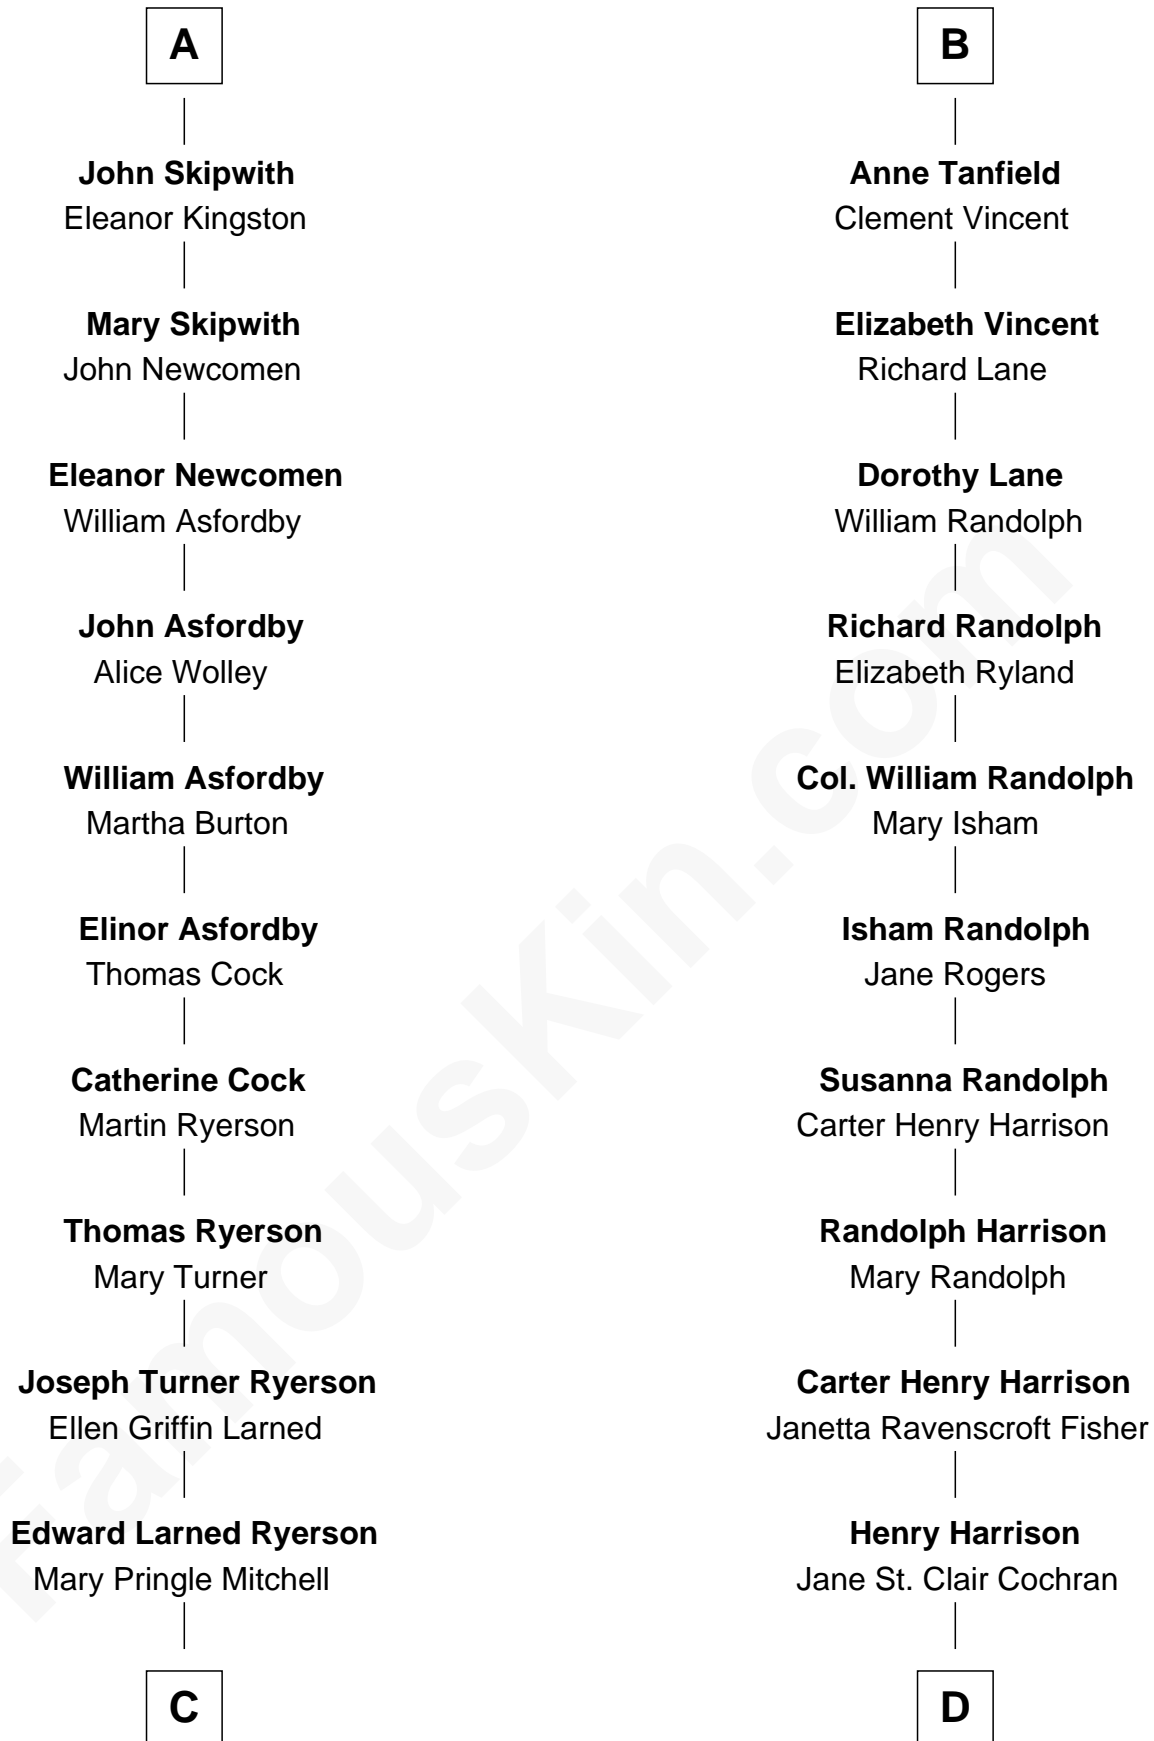

FamousKin.com Relationship Chart of

Paget Brewster

TV Actress

20th cousin 1 time removed of

Edward Norton

Movie Actor

C

Donald Mitchell Ryerson

Isabelle McGenniss

Joan Ryerson

George Washington Wales Brewster

Galen Brewster

Hathaway Tew

Paget Brewster

TV Actress

D