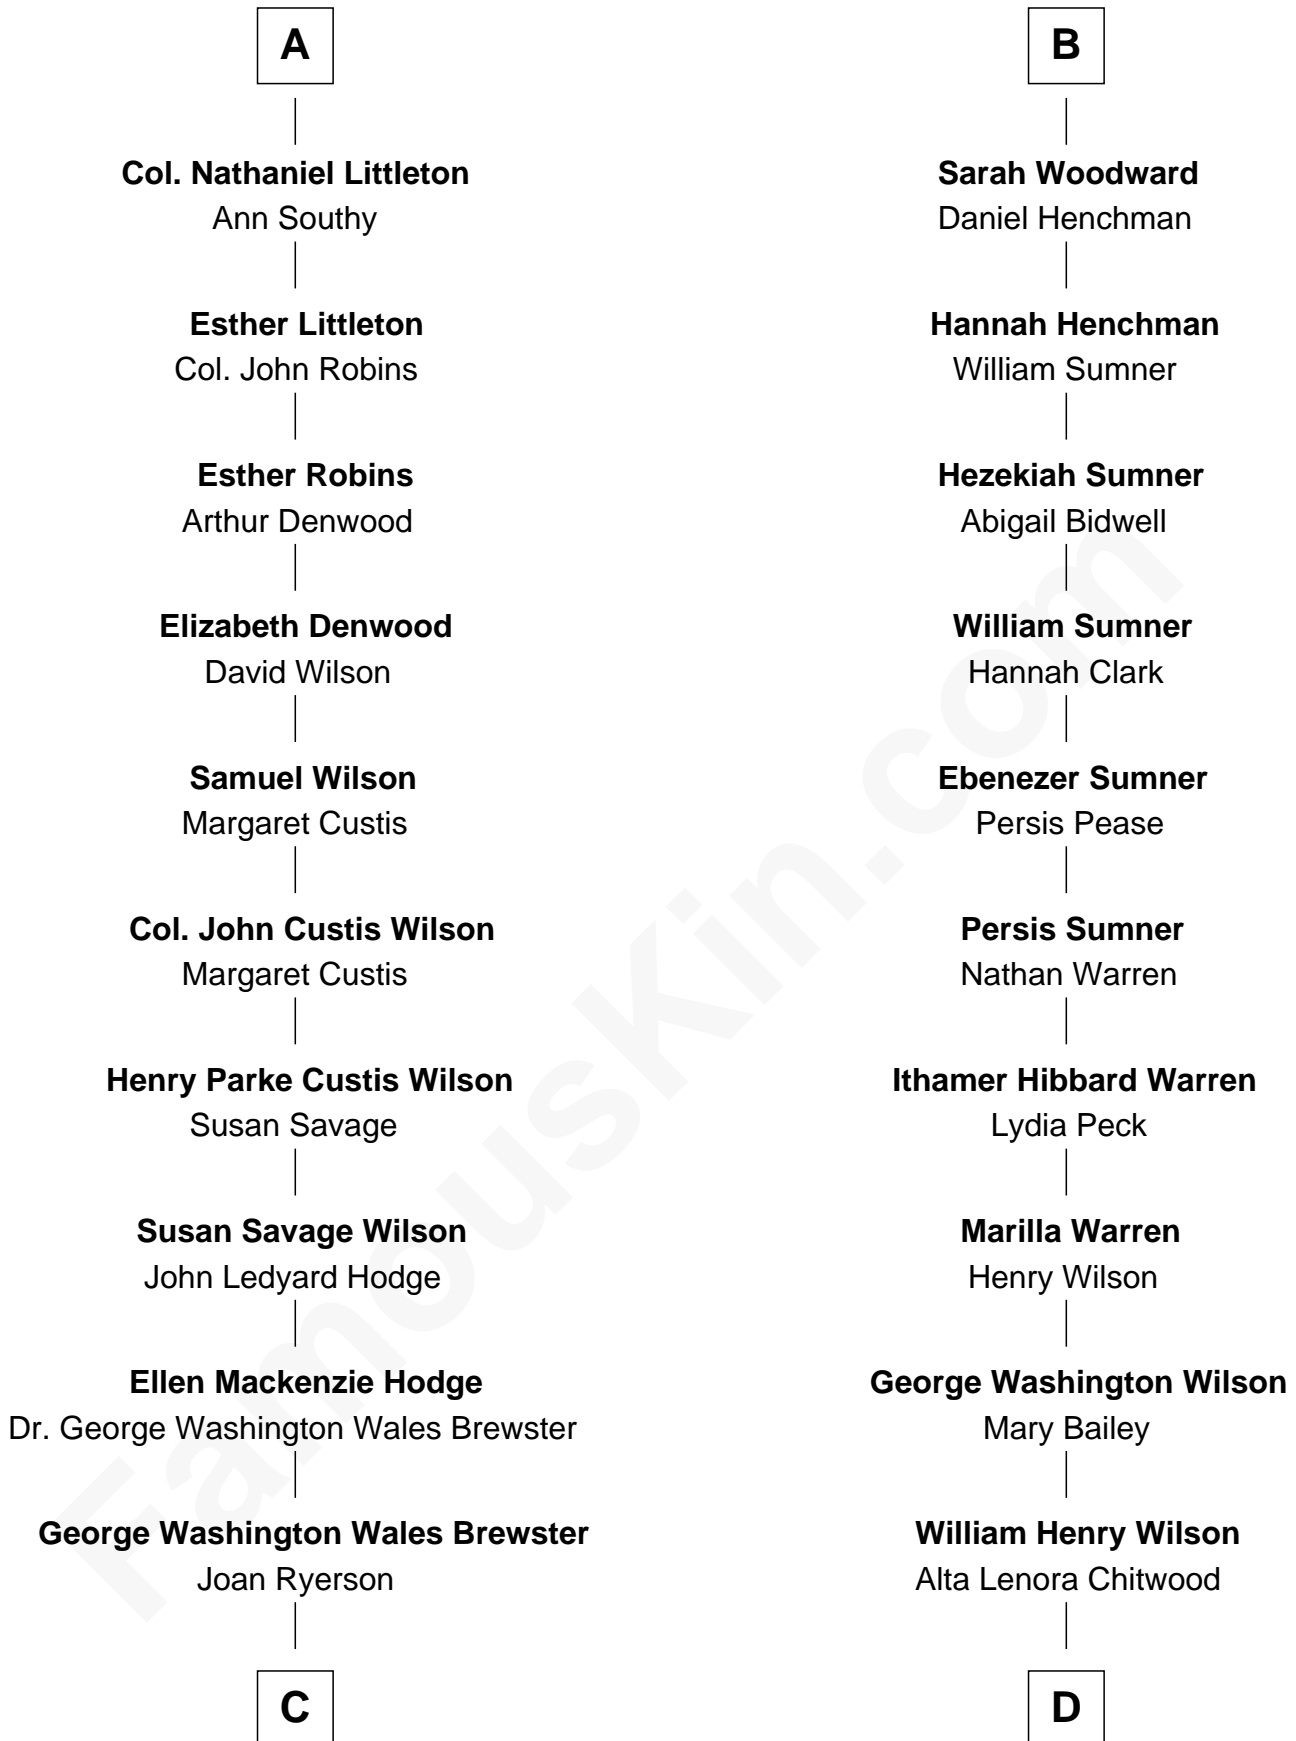

# FamousKin.com Relationship Chart of

**Paget Brewster**

*TV Actress*

18th cousin 2 times removed of

**Kevin Love**

*NBA All-Star Player*

**Sir Walter Devereux**

Elizabeth Bromwich

**C**

**Galen Brewster**  
Hathaway Tew

**Paget Brewster**  
*TV Actress*

**D**

**William Coral Wilson**  
Edith Sophia Sthole

**Emily Glee Wilson**  
Edward Milton Love

**Stanley Sthole Love**  
Karen McCartney