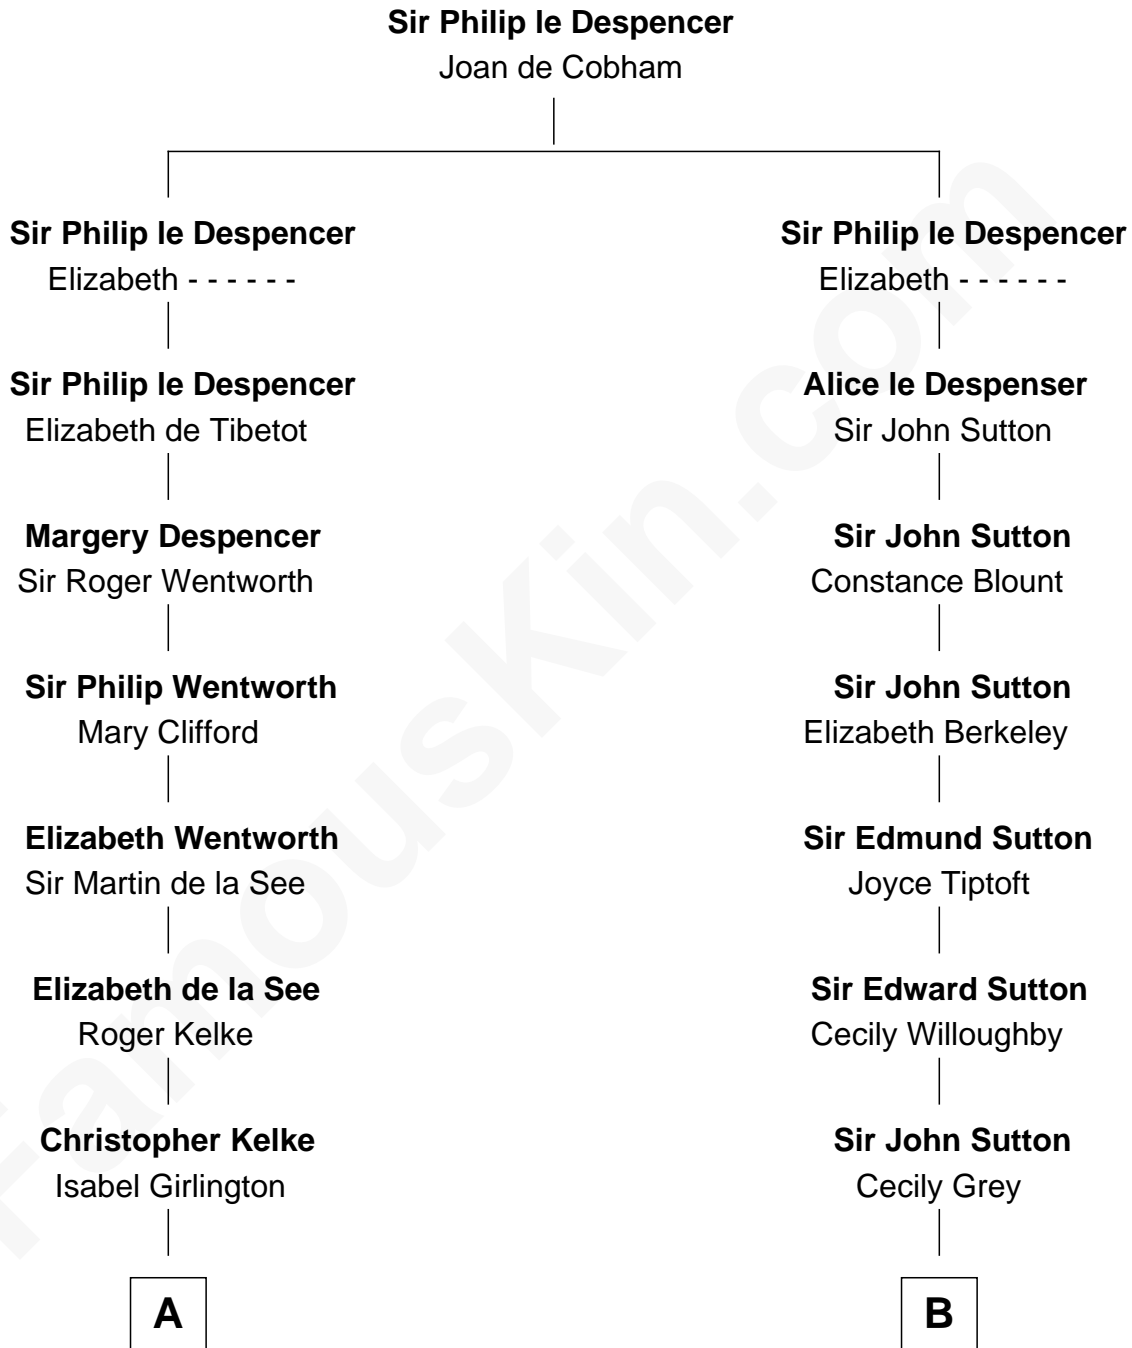

**FamousKin.com**  
**Relationship Chart of**  
**Paget Brewster**  
*TV Actress*

17th cousin 4 times removed of  
**Oliver Wendell Holmes, Jr.**  
*U.S. Supreme Court Justice*

**C**

Edward Larned Ryerson

Mary Pringle Mitchell

Donald Mitchell Ryerson

Isabelle McGenniss

Joan Ryerson

George Washington Wales Brewster

Galen Brewster

Hathaway Tew

Paget Brewster

*TV Actress*