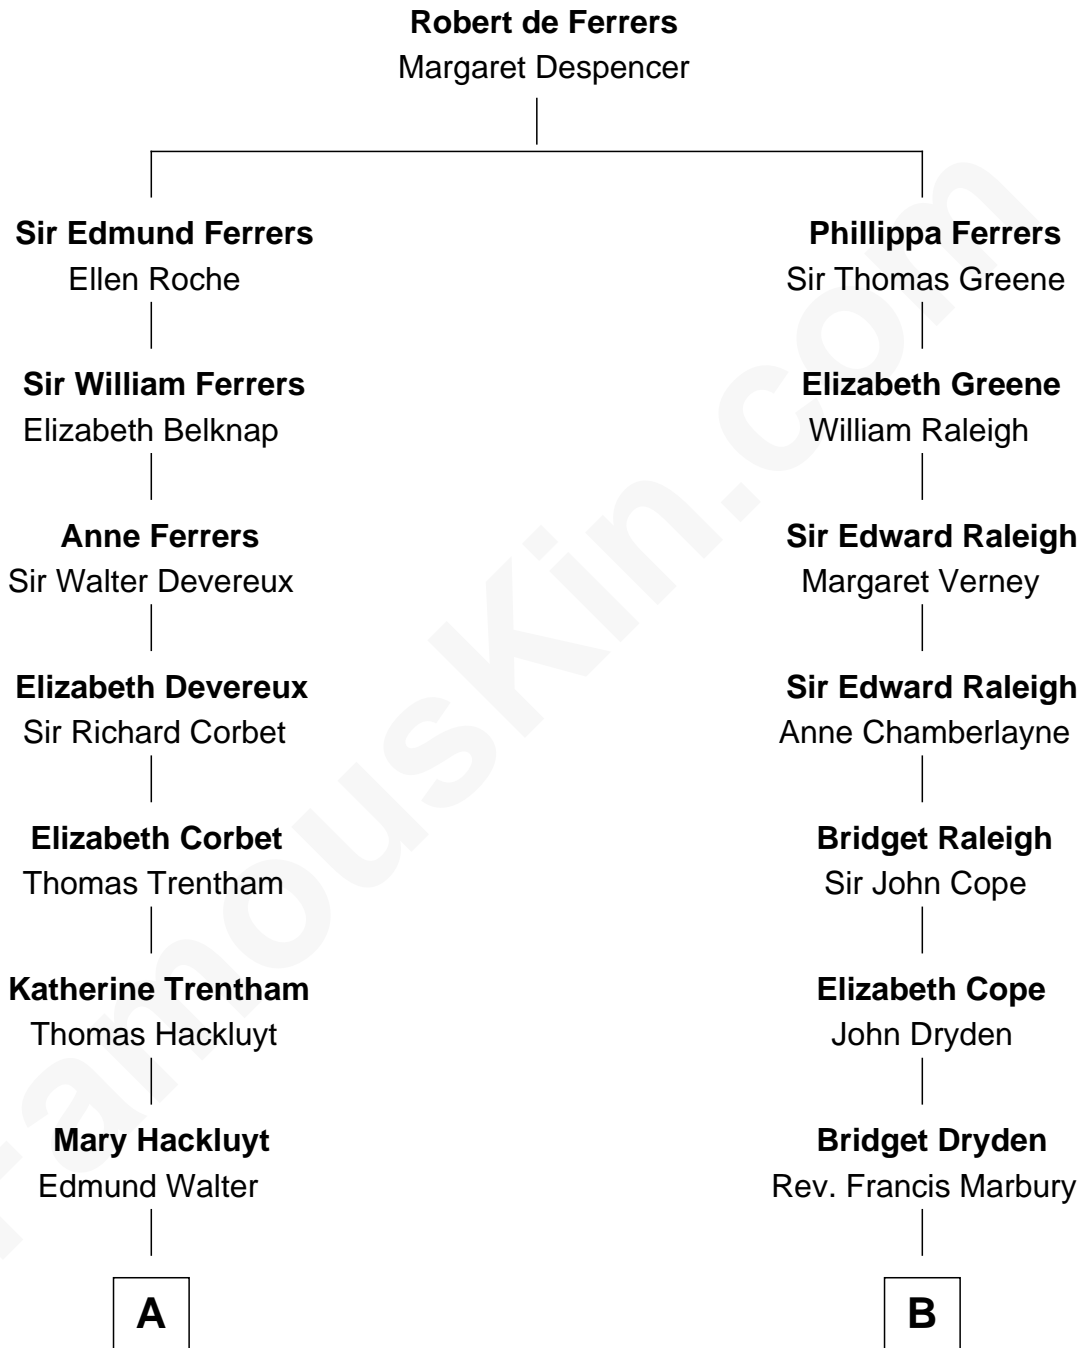

FamousKin.com
Relationship Chart of
Paget Brewster
TV Actress

16th cousin 3 times removed of
Oliver Wendell Holmes, Jr.
U.S. Supreme Court Justice

A

Mary Walter
Sir Edward Littleton

Col. Nathaniel Littleton
Ann Southy

Esther Littleton
Col. John Robins

Esther Robins
Arthur Denwood

Elizabeth Denwood
David Wilson

Samuel Wilson
Margaret Custis

Col. John Custis Wilson
Margaret Custis

Henry Parke Custis Wilson
Susan Savage

Susan Savage Wilson
John Ledyard Hodge