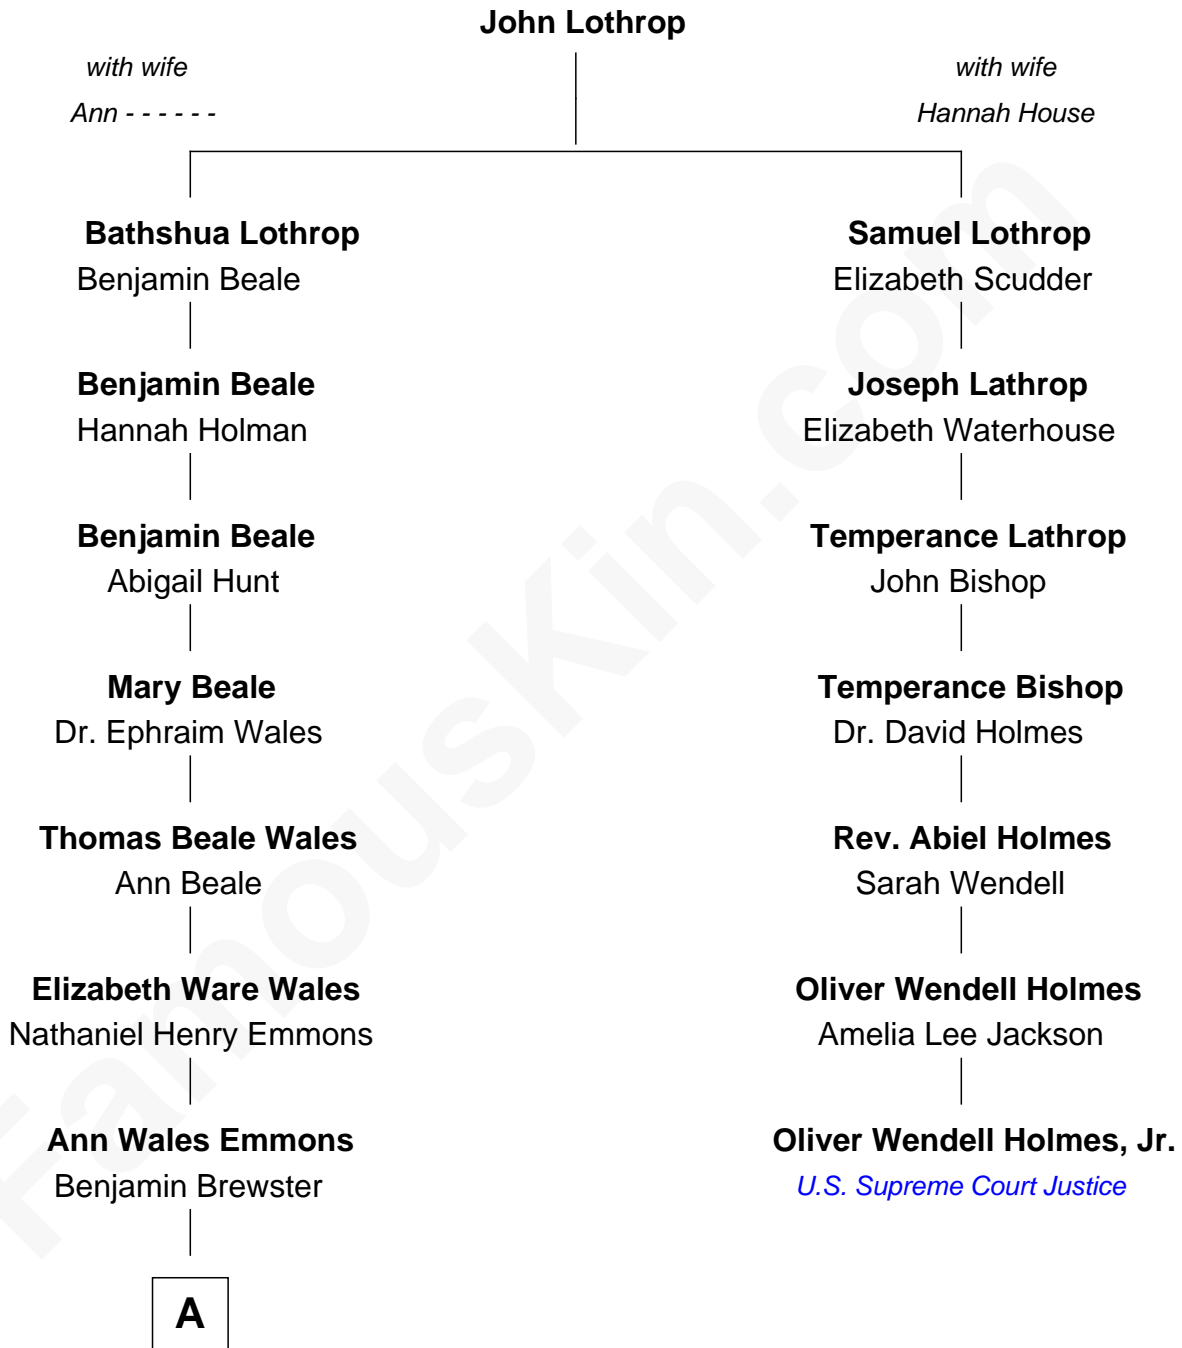

FamousKin.com
Relationship Chart of
Paget Brewster
TV Actress

6th cousin 4 times removed of
Oliver Wendell Holmes, Jr.
U.S. Supreme Court Justice

A

Dr. George Washington Wales Brewster

Ellen Mackenzie Hodge

George Washington Wales Brewster

Joan Ryerson

Galen Brewster

Hathaway Tew

Paget Brewster

TV Actress