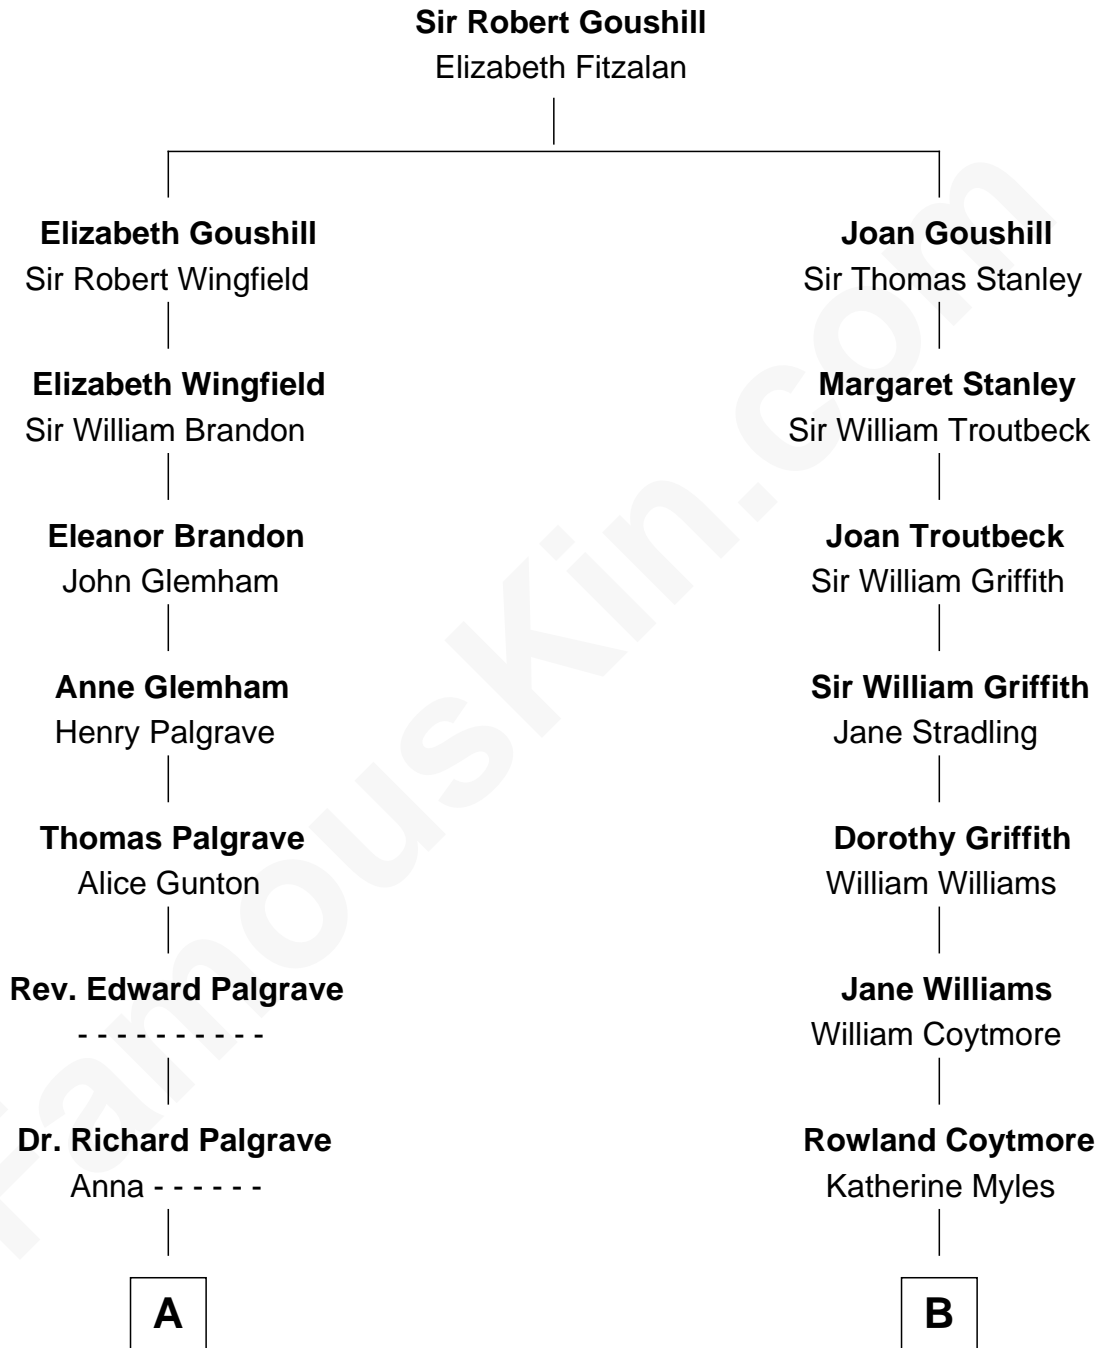

FamousKin.com
Relationship Chart of
Paget Brewster
TV Actress

14th cousin 4 times removed of
Oliver Wendell Holmes, Jr.
U.S. Supreme Court Justice

C

Galen Brewster
Hathaway Tew

Paget Brewster
TV Actress

FamousKin.com