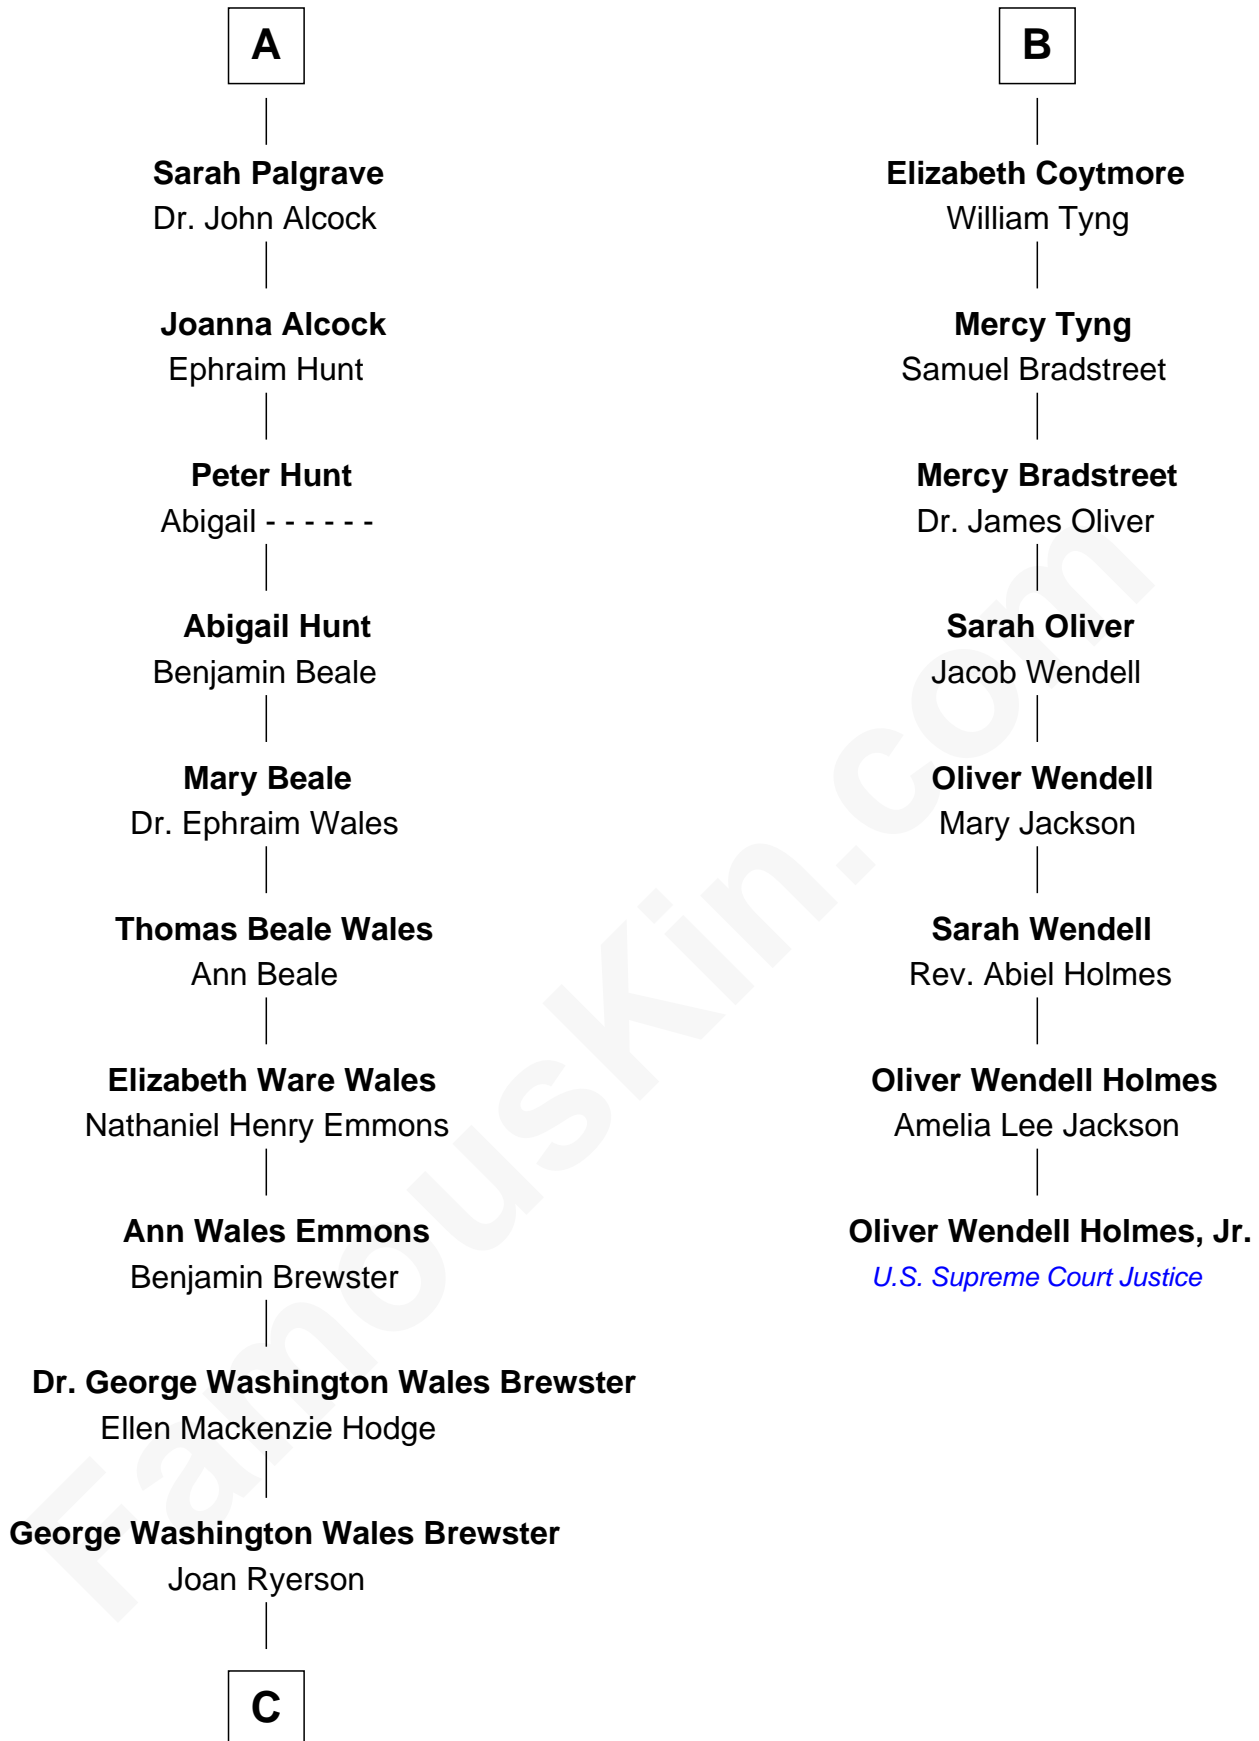

FamousKin.com
Relationship Chart of
Paget Brewster
TV Actress

14th cousin 4 times removed of
Oliver Wendell Holmes, Jr.
U.S. Supreme Court Justice

C

Galen Brewster
Hathaway Tew

Paget Brewster
TV Actress

FamousKin.com