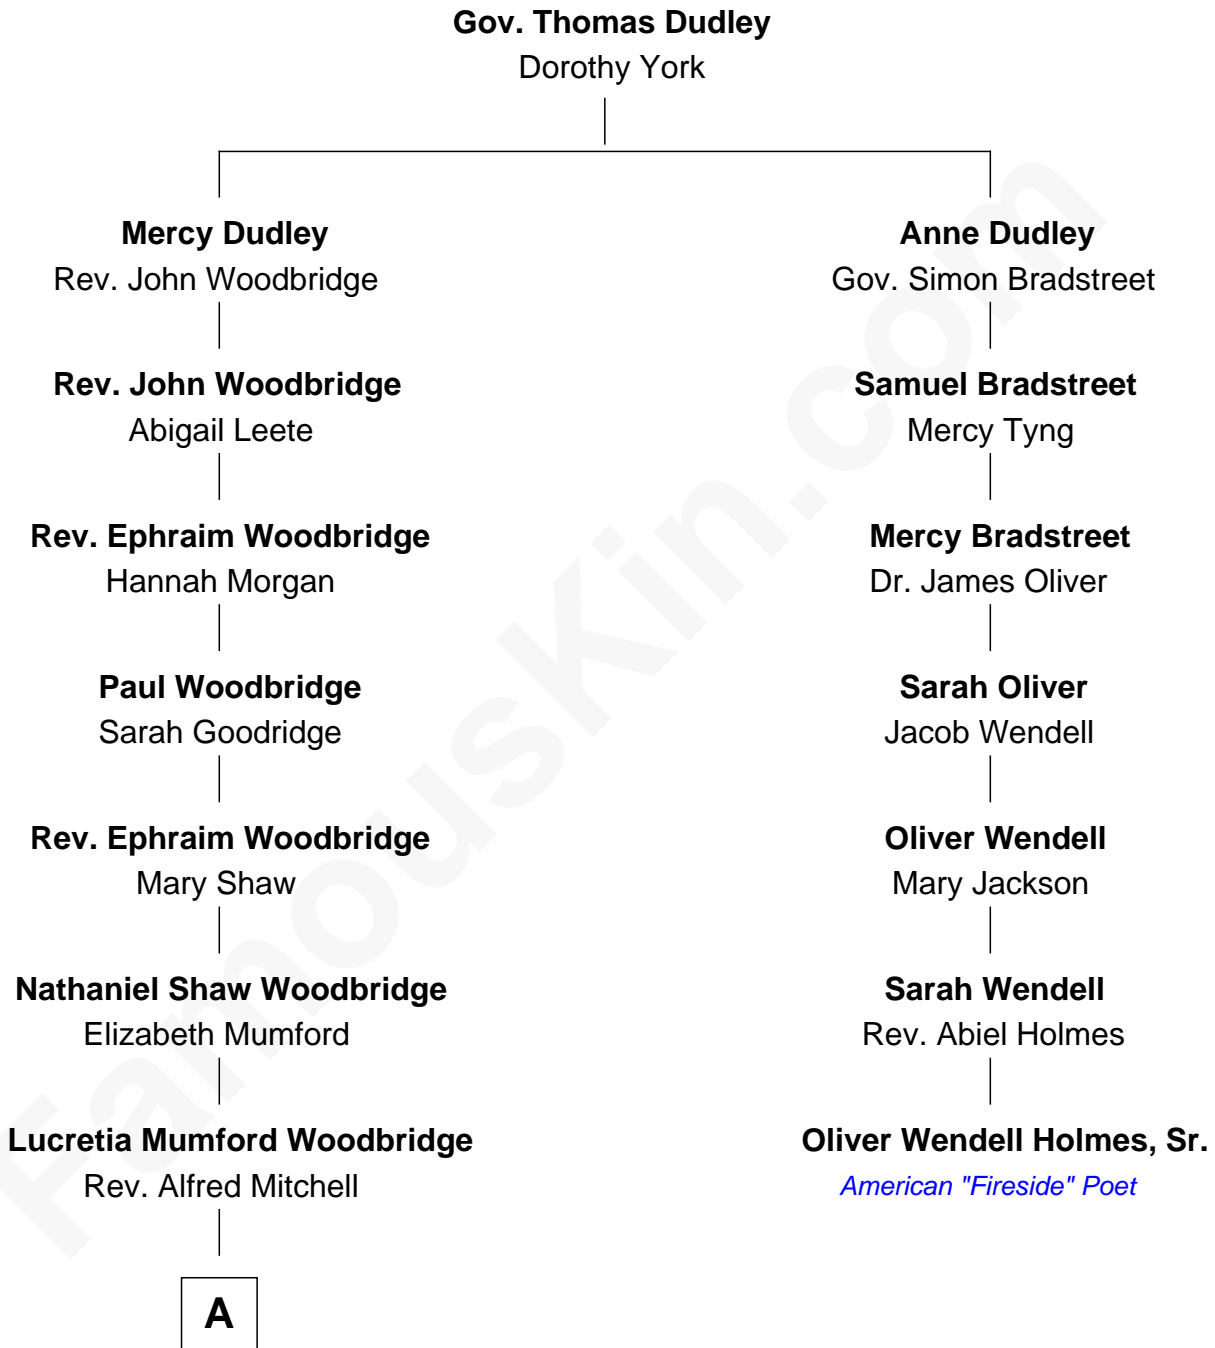

**FamousKin.com**  
**Relationship Chart of**  
**Paget Brewster**  
*TV Actress*

6th cousin 6 times removed of  
**Oliver Wendell Holmes, Sr.**  
*American "Fireside" Poet*

**A**

—  
**Donald Grant Mitchell**

Mary Frances Pringle

—  
**Mary Pringle Mitchell**

Edward Larned Ryerson

—  
**Donald Mitchell Ryerson**

Isabelle McGenniss

—  
**Joan Ryerson**

George Washington Wales Brewster

—  
**Galen Brewster**

Hathaway Tew

—  
**Paget Brewster**

*TV Actress*