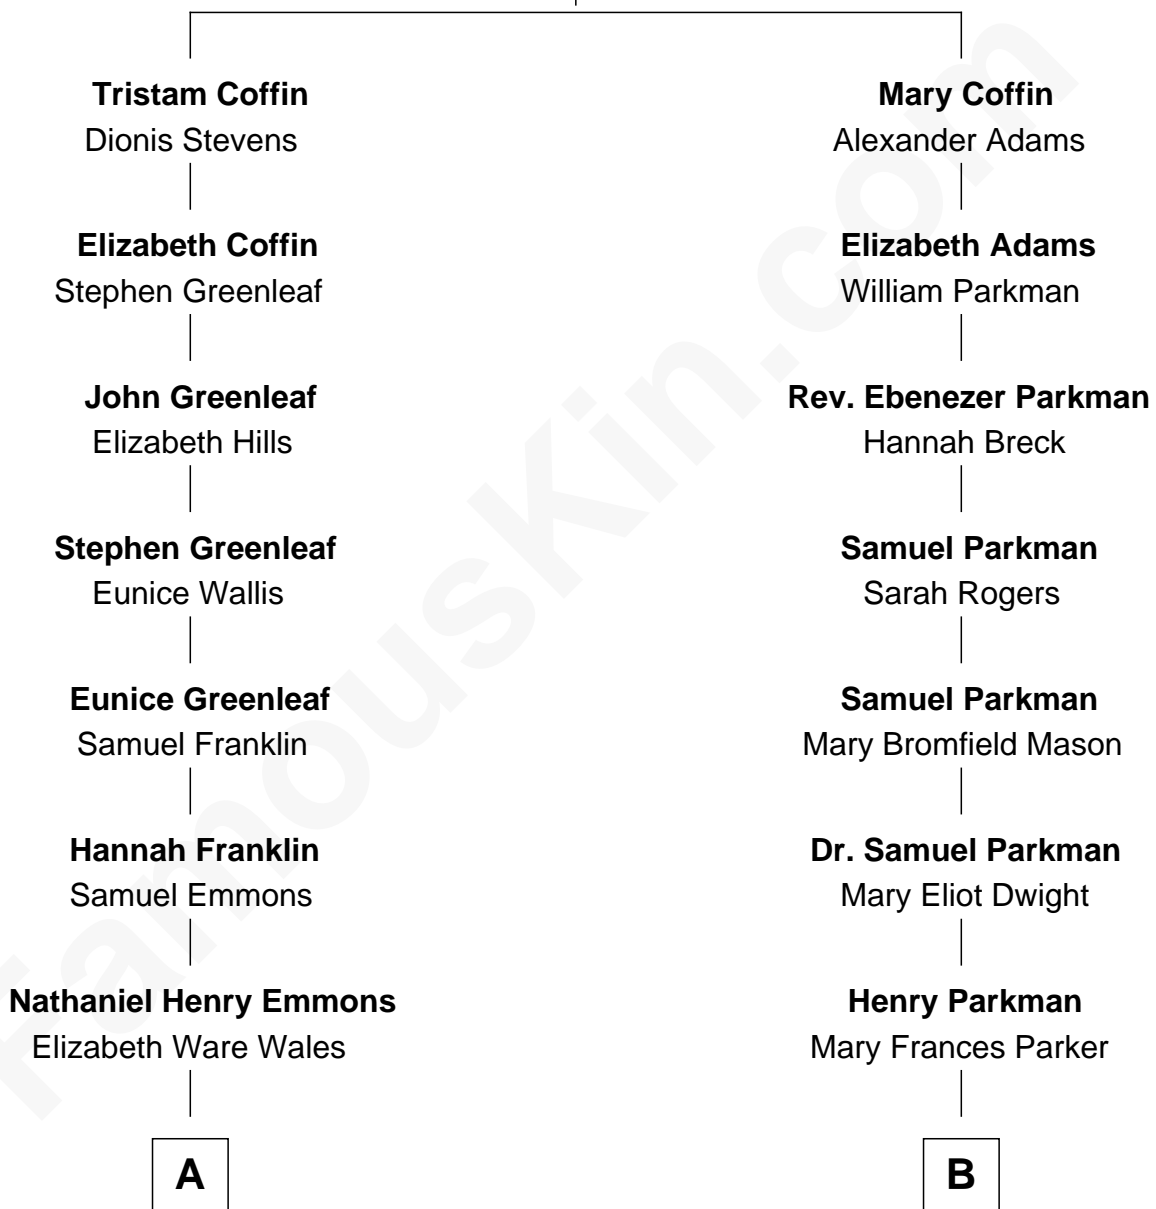

FamousKin.com Relationship Chart of

Paget Brewster

TV Actress

8th cousin 3 times removed of

Endicott Peabody

62nd Governor of Massachusetts

Peter Coffin

Joan Kember

A

Ann Wales Emmons

Benjamin Brewster

B

Mary Elizabeth Parkman

Rt. Rev. Malcolm Endicott Peabody

Dr. George Washington Wales Brewster

Ellen Mackenzie Hodge

Endicott Peabody

62nd Governor of Massachusetts

George Washington Wales Brewster

Joan Ryerson

Galen Brewster

Hathaway Tew

Paget Brewster

TV Actress