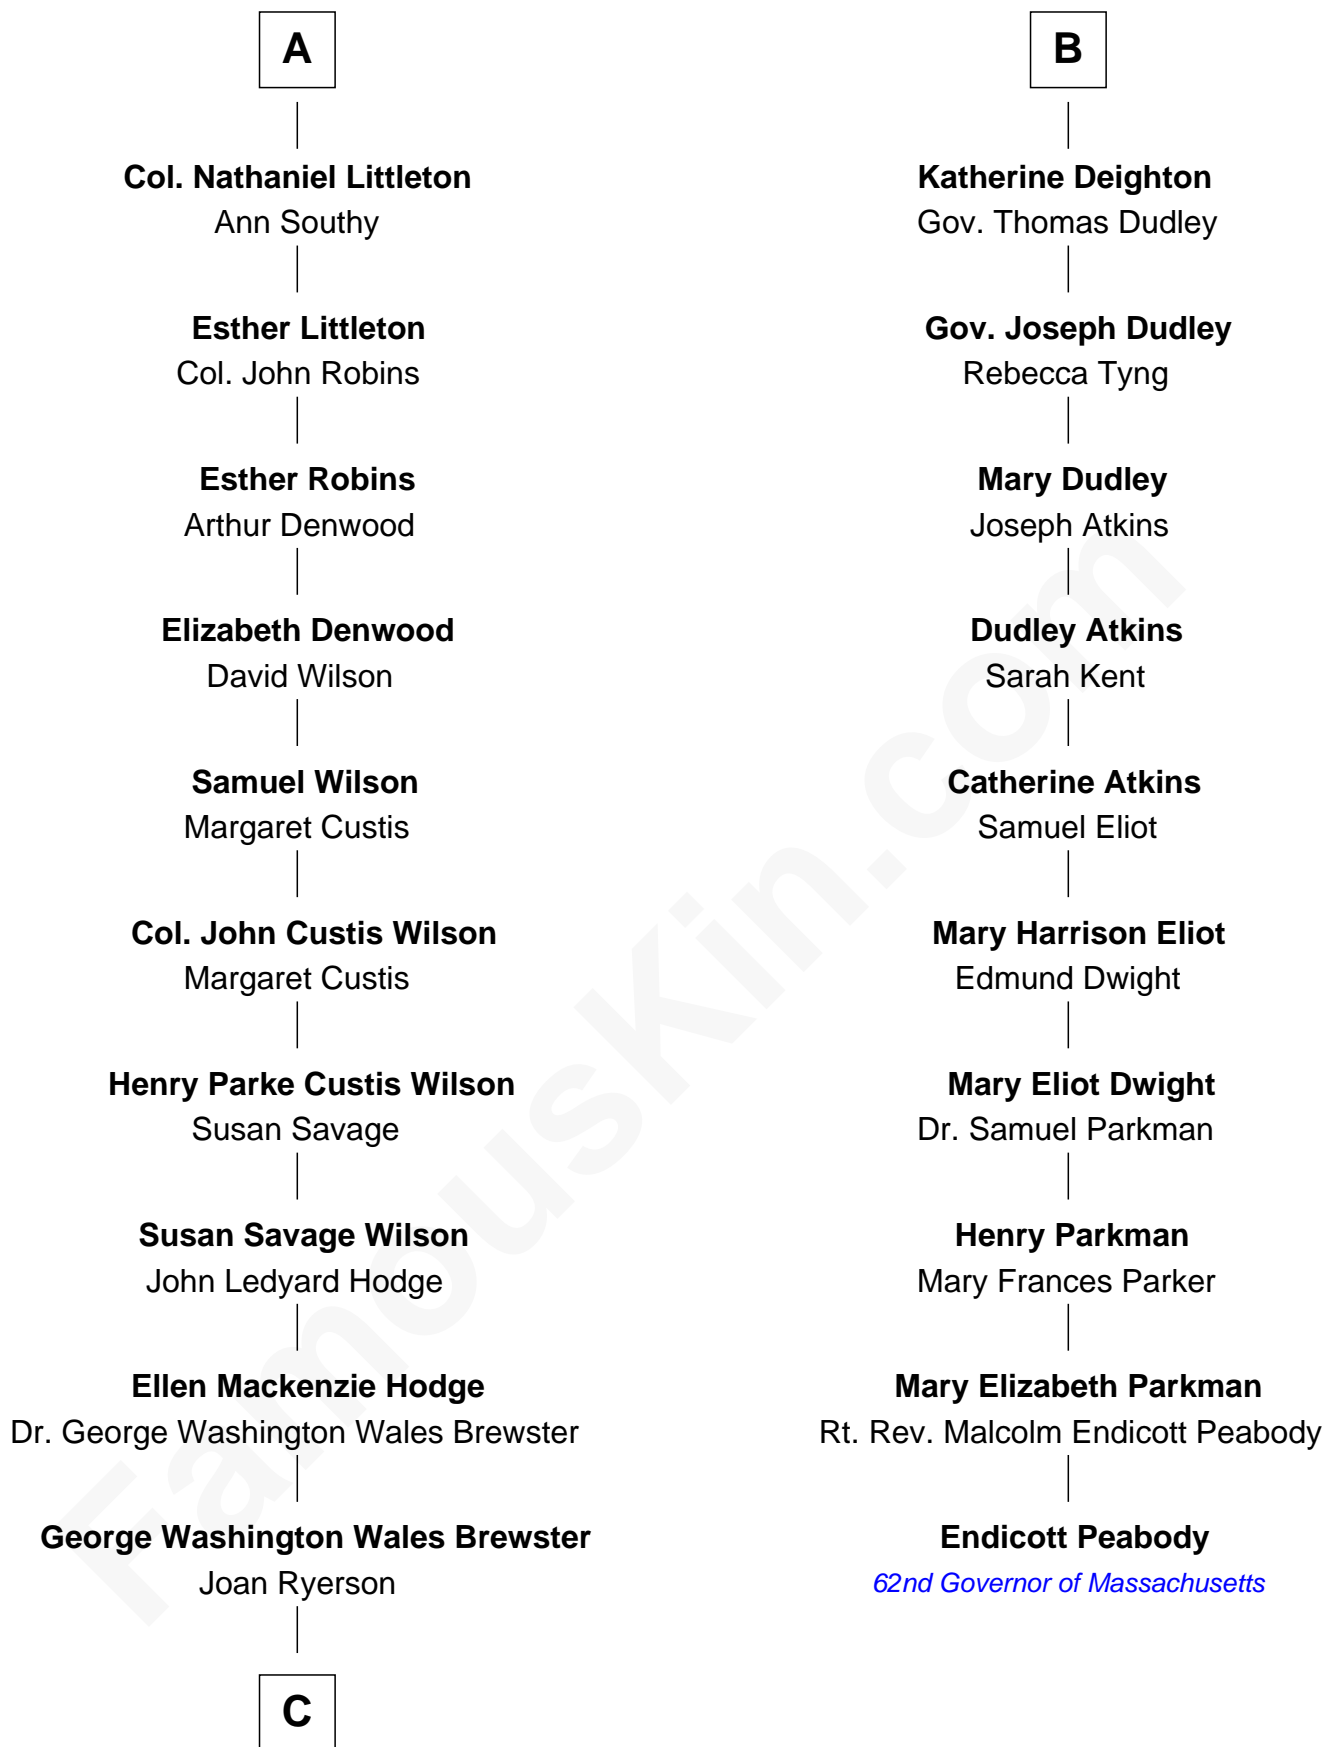

FamousKin.com Relationship Chart of

Paget Brewster

TV Actress

16th cousin 2 times removed of

Endicott Peabody

62nd Governor of Massachusetts

Sir Edmund Ferrers

Ellen Roche

Elizabeth Berkeley

Elizabeth Lygon

Edward Bassett

Jane Bassett

John Deighton

B

C

Galen Brewster
Hathaway Tew