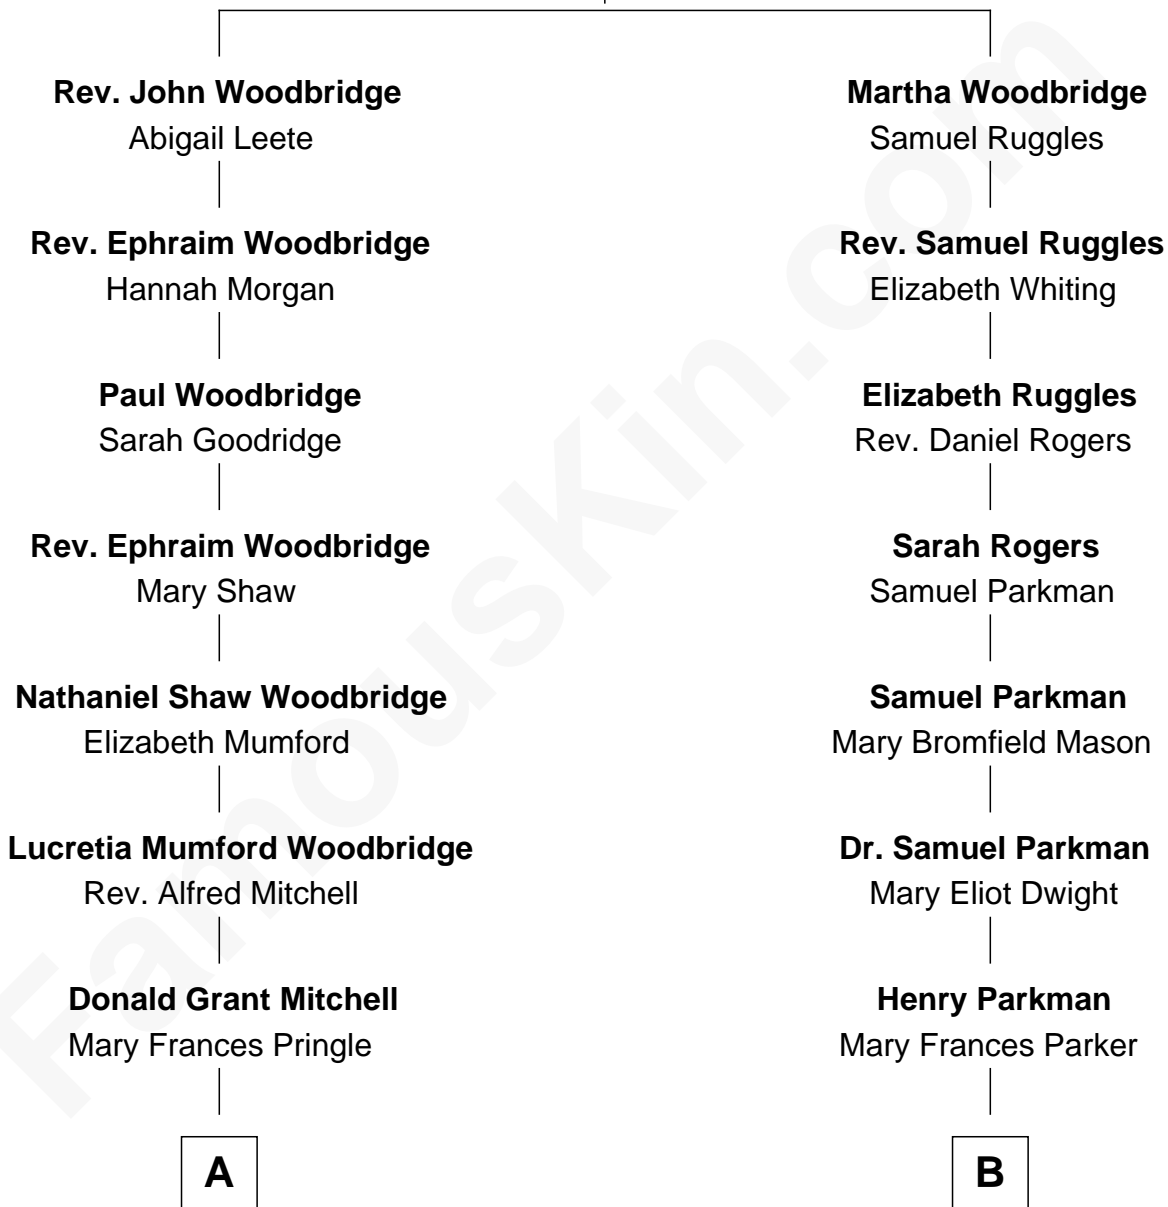

FamousKin.com Relationship Chart of

Paget Brewster

TV Actress

8th cousin 3 times removed of

Endicott Peabody

62nd Governor of Massachusetts

Rev. John Woodbridge

Mercy Dudley

A

Mary Pringle Mitchell
Edward Larned Ryerson

Donald Mitchell Ryerson
Isabelle McGenniss

Joan Ryerson
George Washington Wales Brewster

Galen Brewster
Hathaway Tew

Paget Brewster
TV Actress

B

Mary Elizabeth Parkman
Rt. Rev. Malcolm Endicott Peabody

Endicott Peabody
62nd Governor of Massachusetts

FamousKin.com