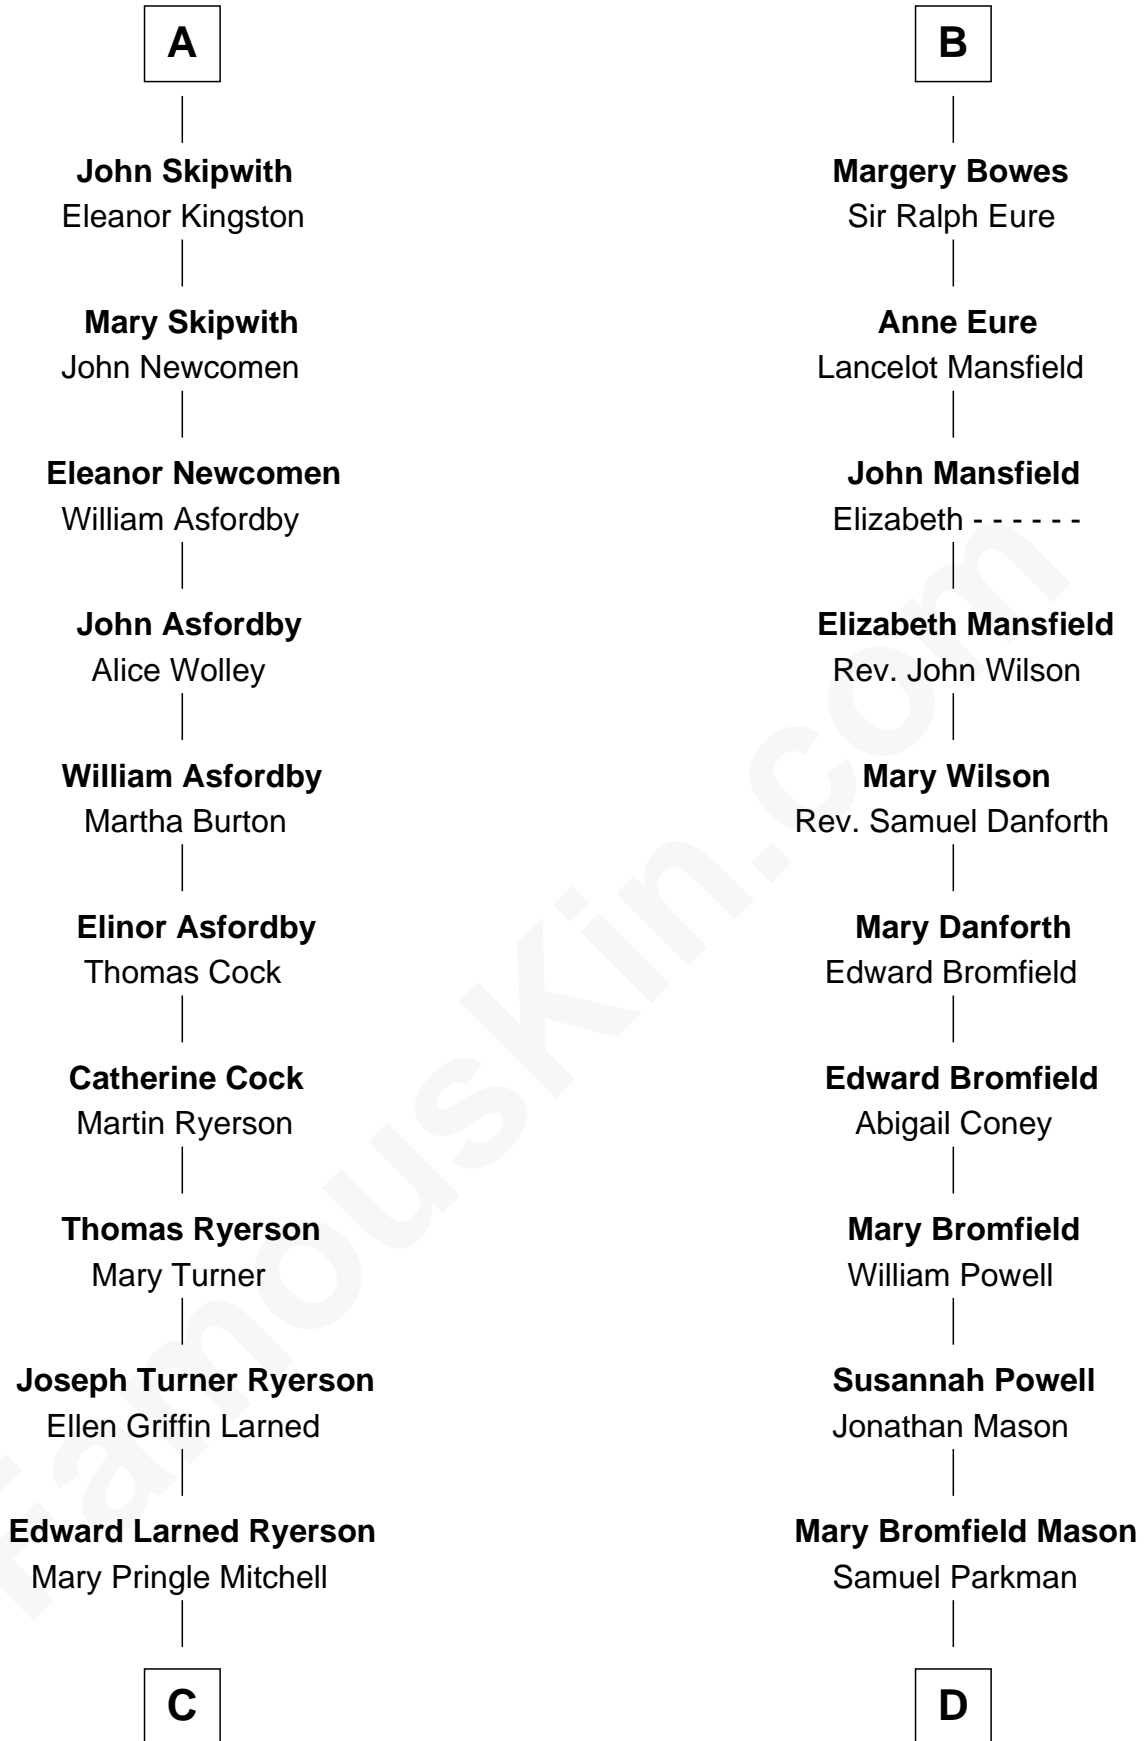

# FamousKin.com Relationship Chart of

**Paget Brewster**

*TV Actress*

20th cousin of

**Endicott Peabody**

*62nd Governor of Massachusetts*

**Sir Geoffrey le Scrope**

Ivetta de Ros

Joan - - - - -

**Joan Scrope**

Henry Fitzhugh

**Henry FitzHugh**

Elizabeth Grey

**Sir William FitzHugh**

Margery Willoughby

**Maud FitzHugh**

Sir William Bowes

**Sir Ralph Bowes**

Margery Conyers

**Sir Ralph Bowes**

Elizabeth Clifford

**B**

**C**

**Donald Mitchell Ryerson**

Isabelle McGenniss

**Joan Ryerson**

George Washington Wales Brewster

**Galen Brewster**

Hathaway Tew

**Paget Brewster**

*TV Actress*

**D**