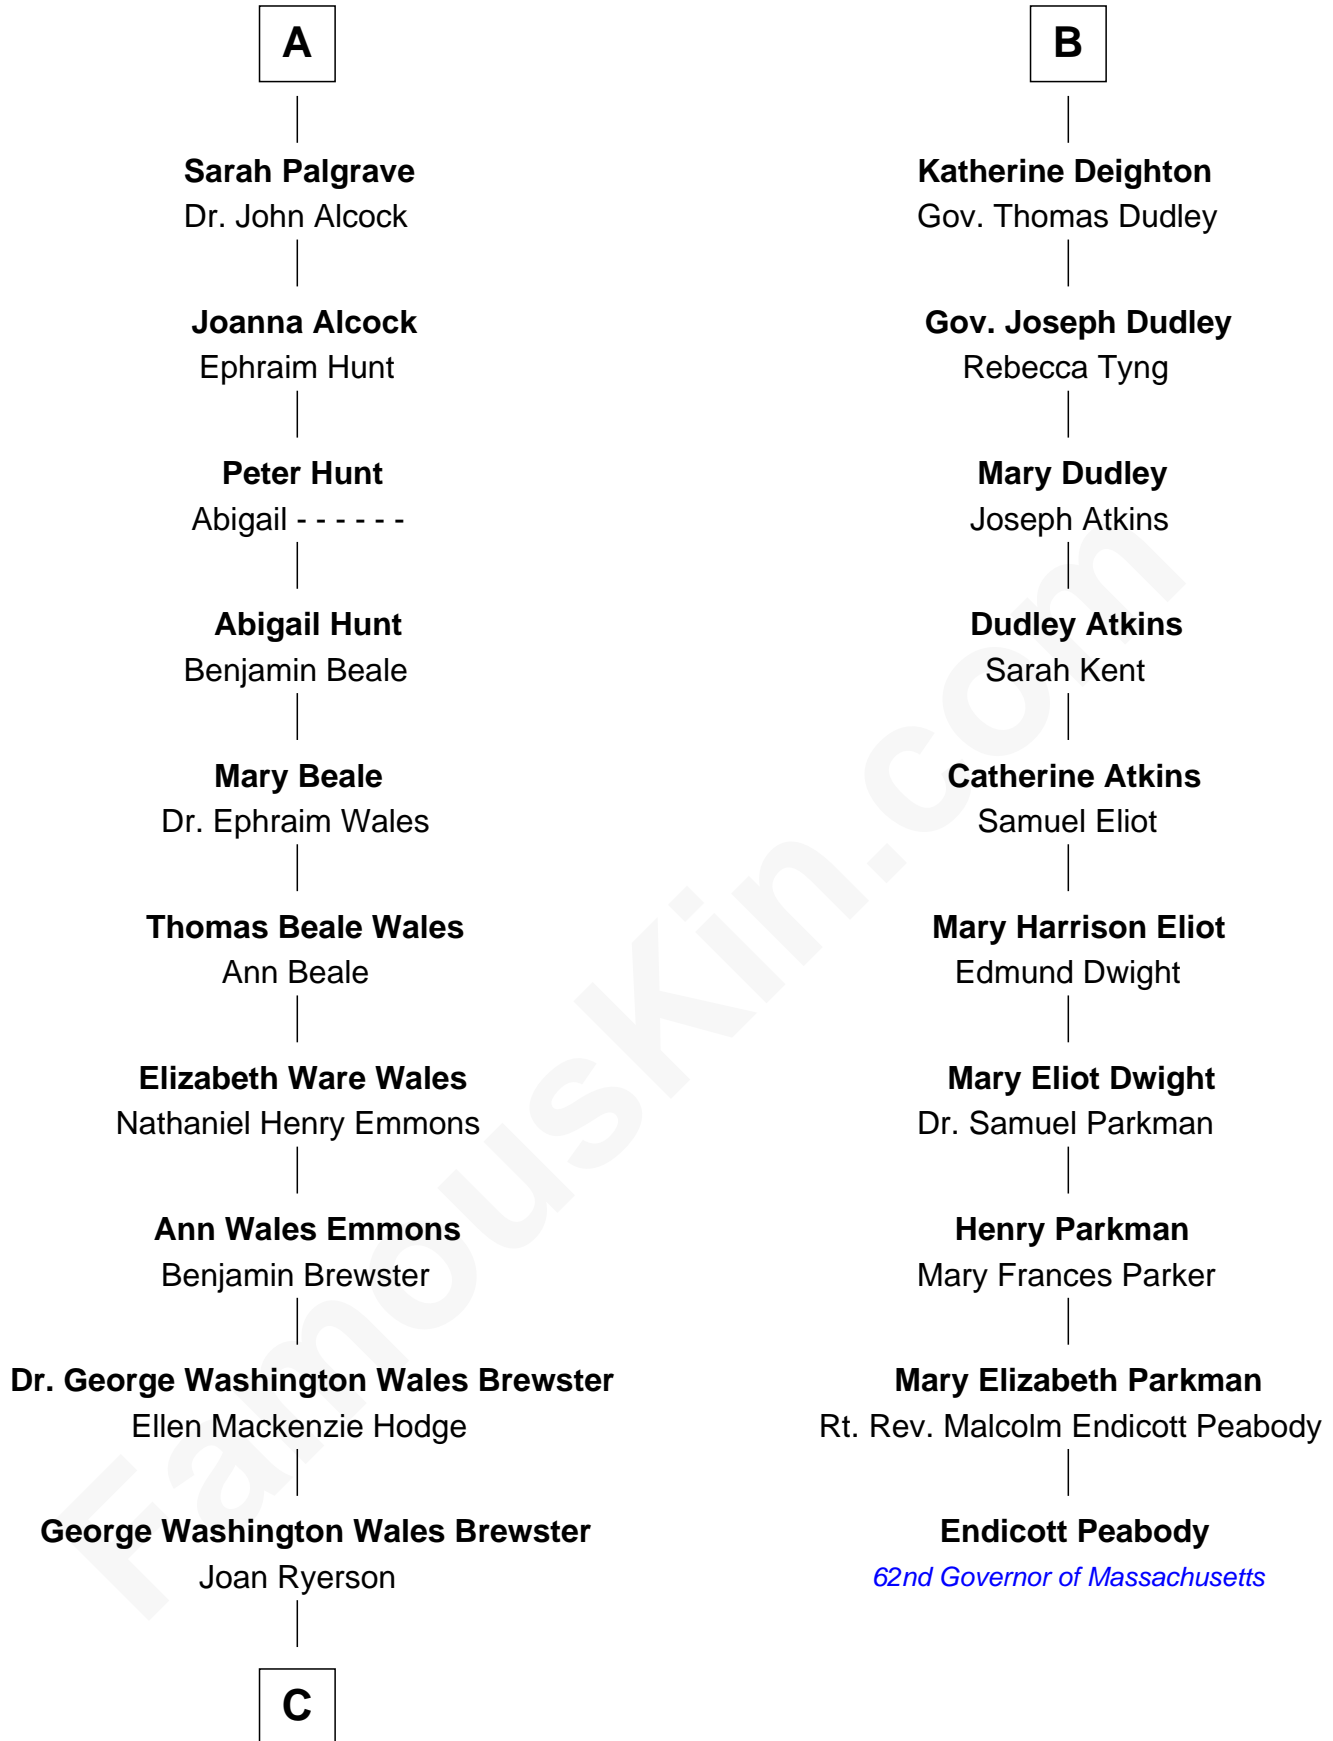

FamousKin.com Relationship Chart of

Paget Brewster

TV Actress

16th cousin 2 times removed of

Endicott Peabody

62nd Governor of Massachusetts

C

Galen Brewster
Hathaway Tew