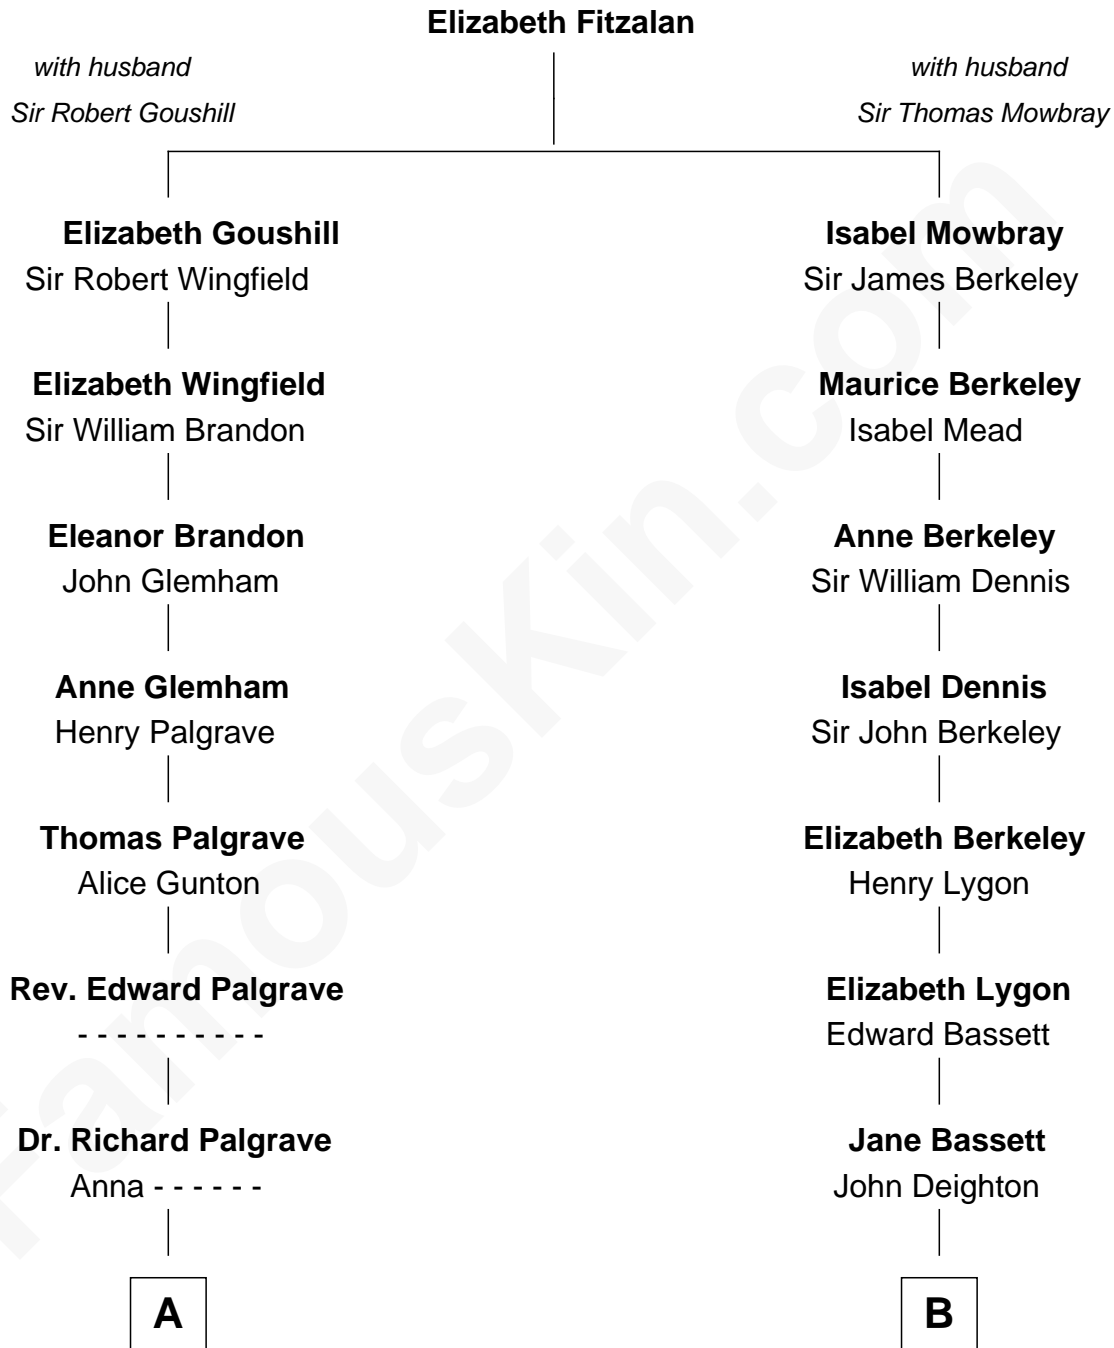

FamousKin.com Relationship Chart of

Paget Brewster

TV Actress

16th cousin 2 times removed of

Endicott Peabody

62nd Governor of Massachusetts

C

Galen Brewster
Hathaway Tew

Paget Brewster
TV Actress

FamousKin.com