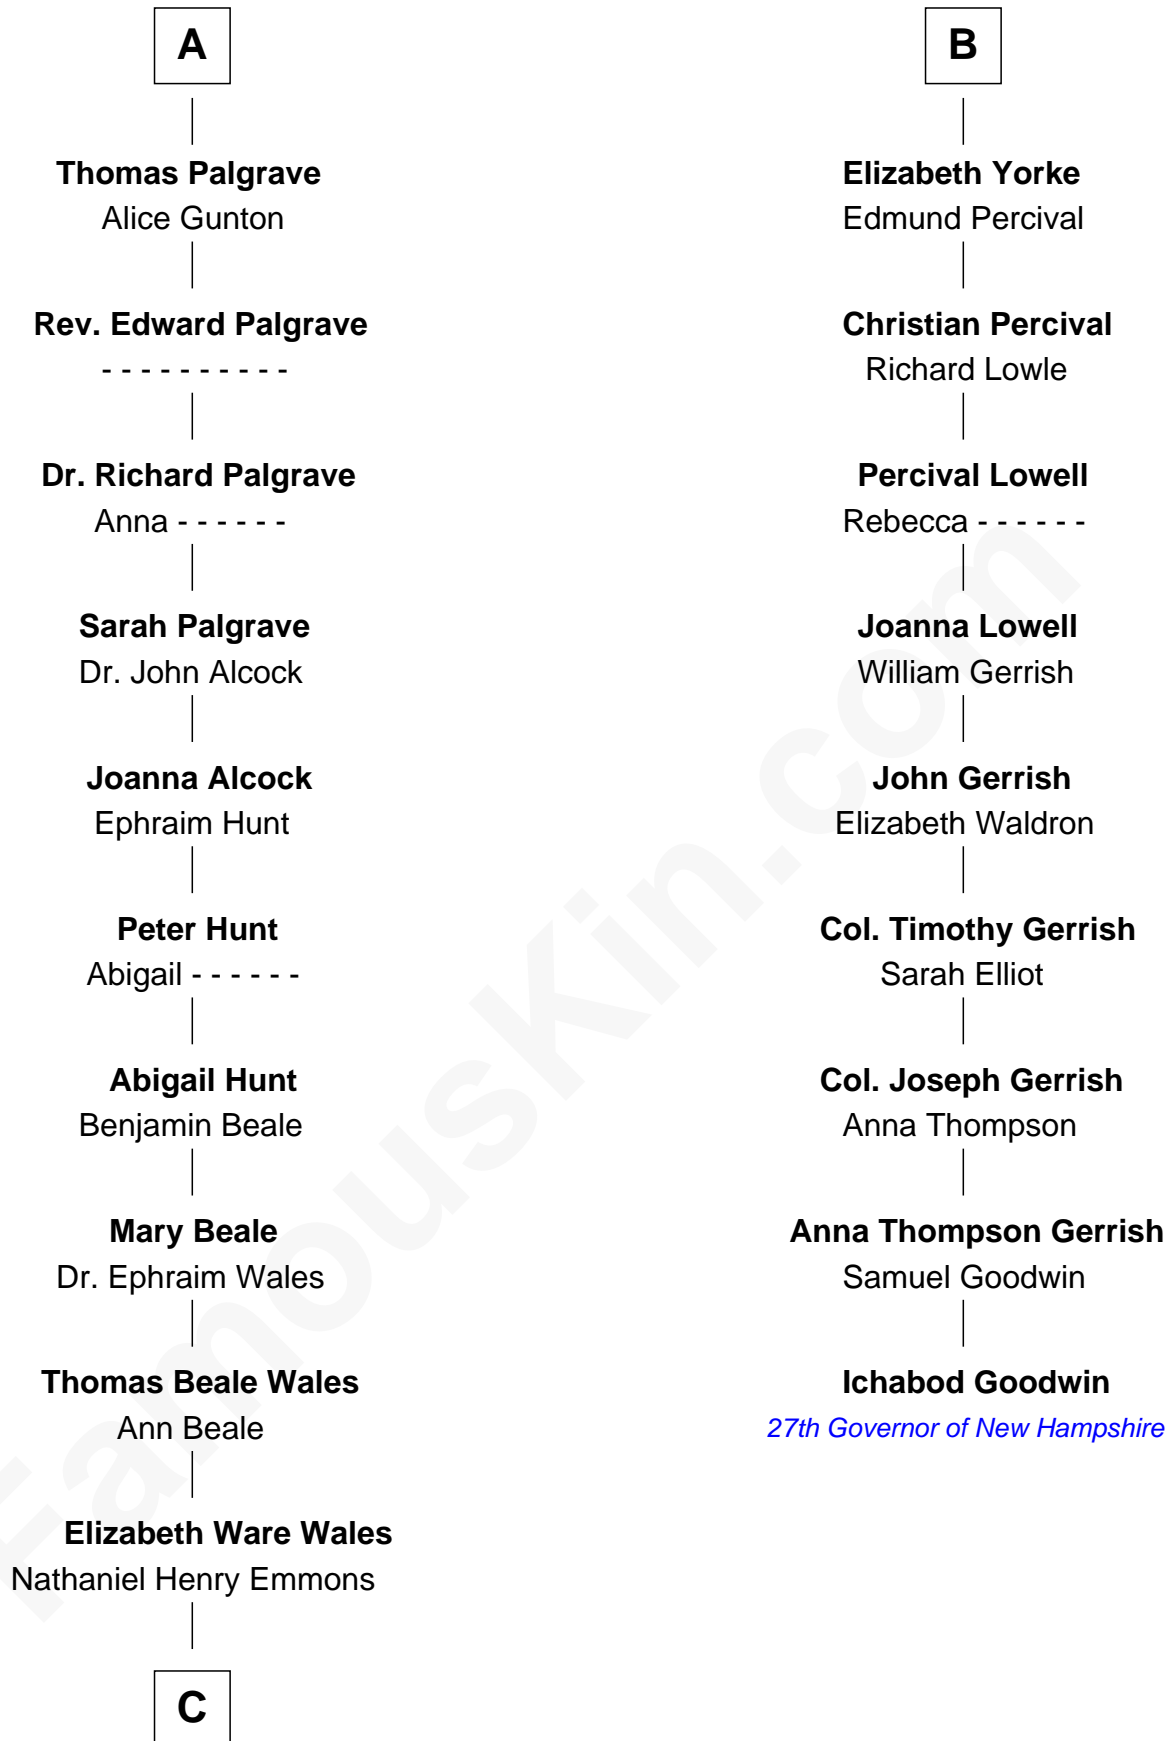

FamousKin.com Relationship Chart of

Paget Brewster

TV Actress

15th cousin 6 times removed of

Ichabod Goodwin

27th Governor of New Hampshire

Humphrey de Bohun

Elizabeth Plantagenet

Sir William de Bohun
Elizabeth de Badlesmere

Elizabeth de Bohun
Sir Richard Fitzalan

Elizabeth Fitzalan
Sir Robert Goushill

Elizabeth Goushill
Sir Robert Wingfield

Elizabeth Wingfield
Sir William Brandon

Eleanor Brandon
John Glemham

Anne Glemham
Henry Palgrave

A

Margaret de Bohun
Sir Hugh de Courtnay

Elizabeth de Courtnay
Sir Andrew Luttrell

Sir Hugh Luttrell
Catherine de Beaumont

Sir John Luttrell
Margaret Touchet

Sir James Luttrell
Elizabeth Courtnay

Sir Hugh Luttrell
Margaret Hill

Eleanor Luttrell
Roger Yorke

B

C

Ann Wales Emmons

Benjamin Brewster

Dr. George Washington Wales Brewster

Ellen Mackenzie Hodge