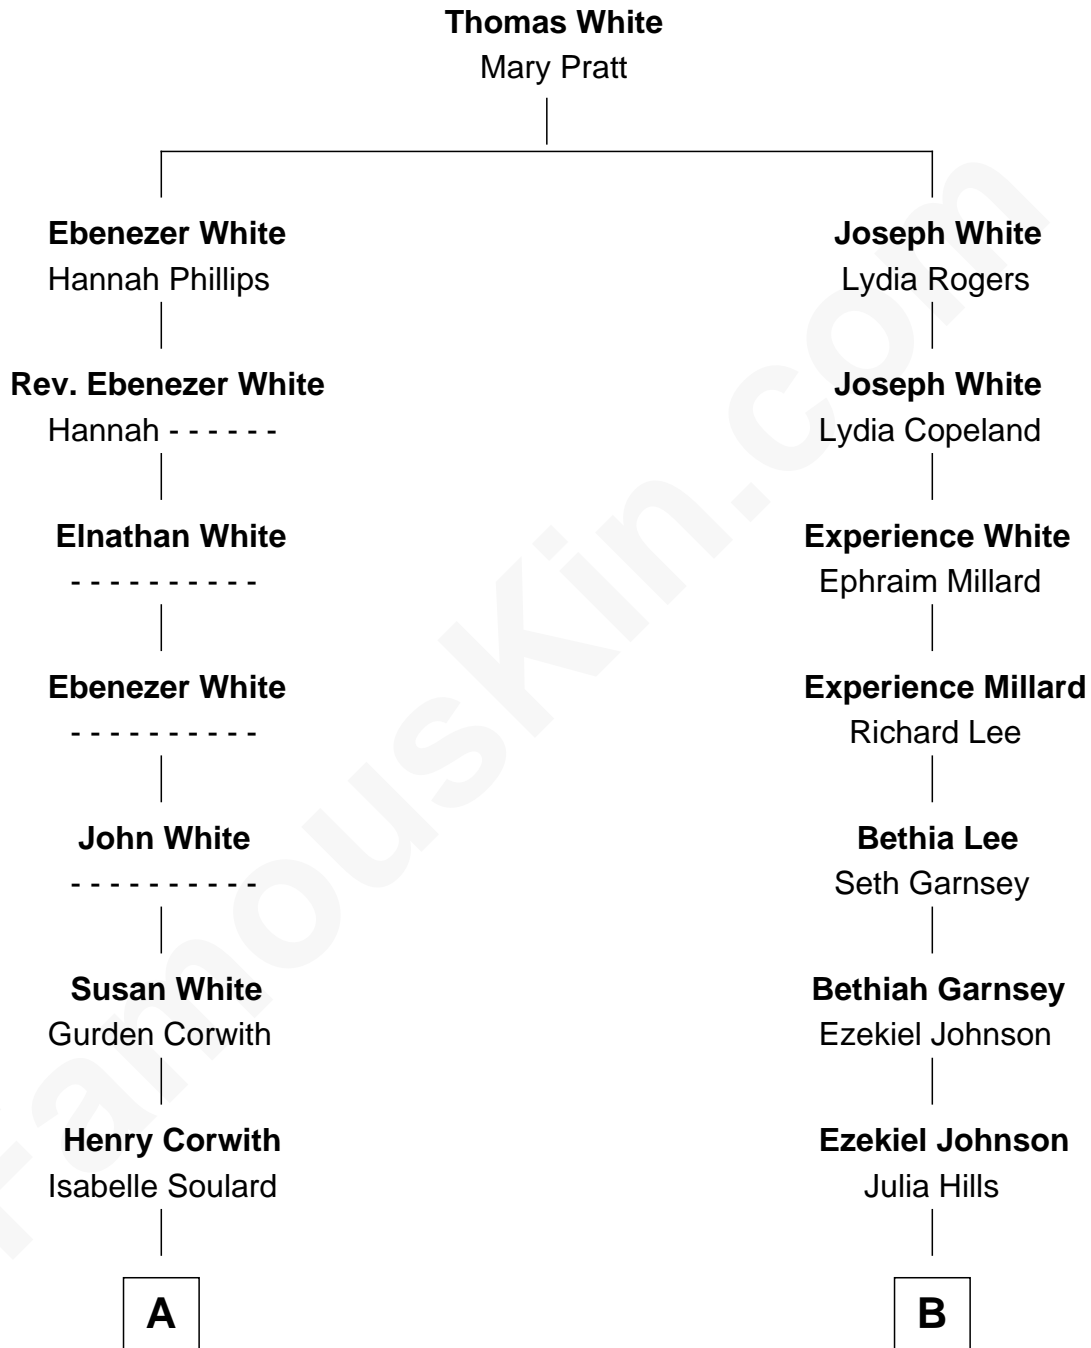

# FamousKin.com Relationship Chart of

**Paget Brewster**

*TV Actress*

11th cousin 1 time removed of

**Elizabeth Smart**

*Founder of Elizabeth Smart Foundation*

**A**

**Isabelle S. Corwith**  
Charles Burrill McGenniss

**Isabelle McGenniss**  
Donald Mitchell Ryerson

**Joan Ryerson**  
George Washington Wales Brewster

**Galen Brewster**  
Hathaway Tew

**Paget Brewster**  
*TV Actress*

**B**

**Benjamin Franklin Johnson**  
Harriet Naomi Holman