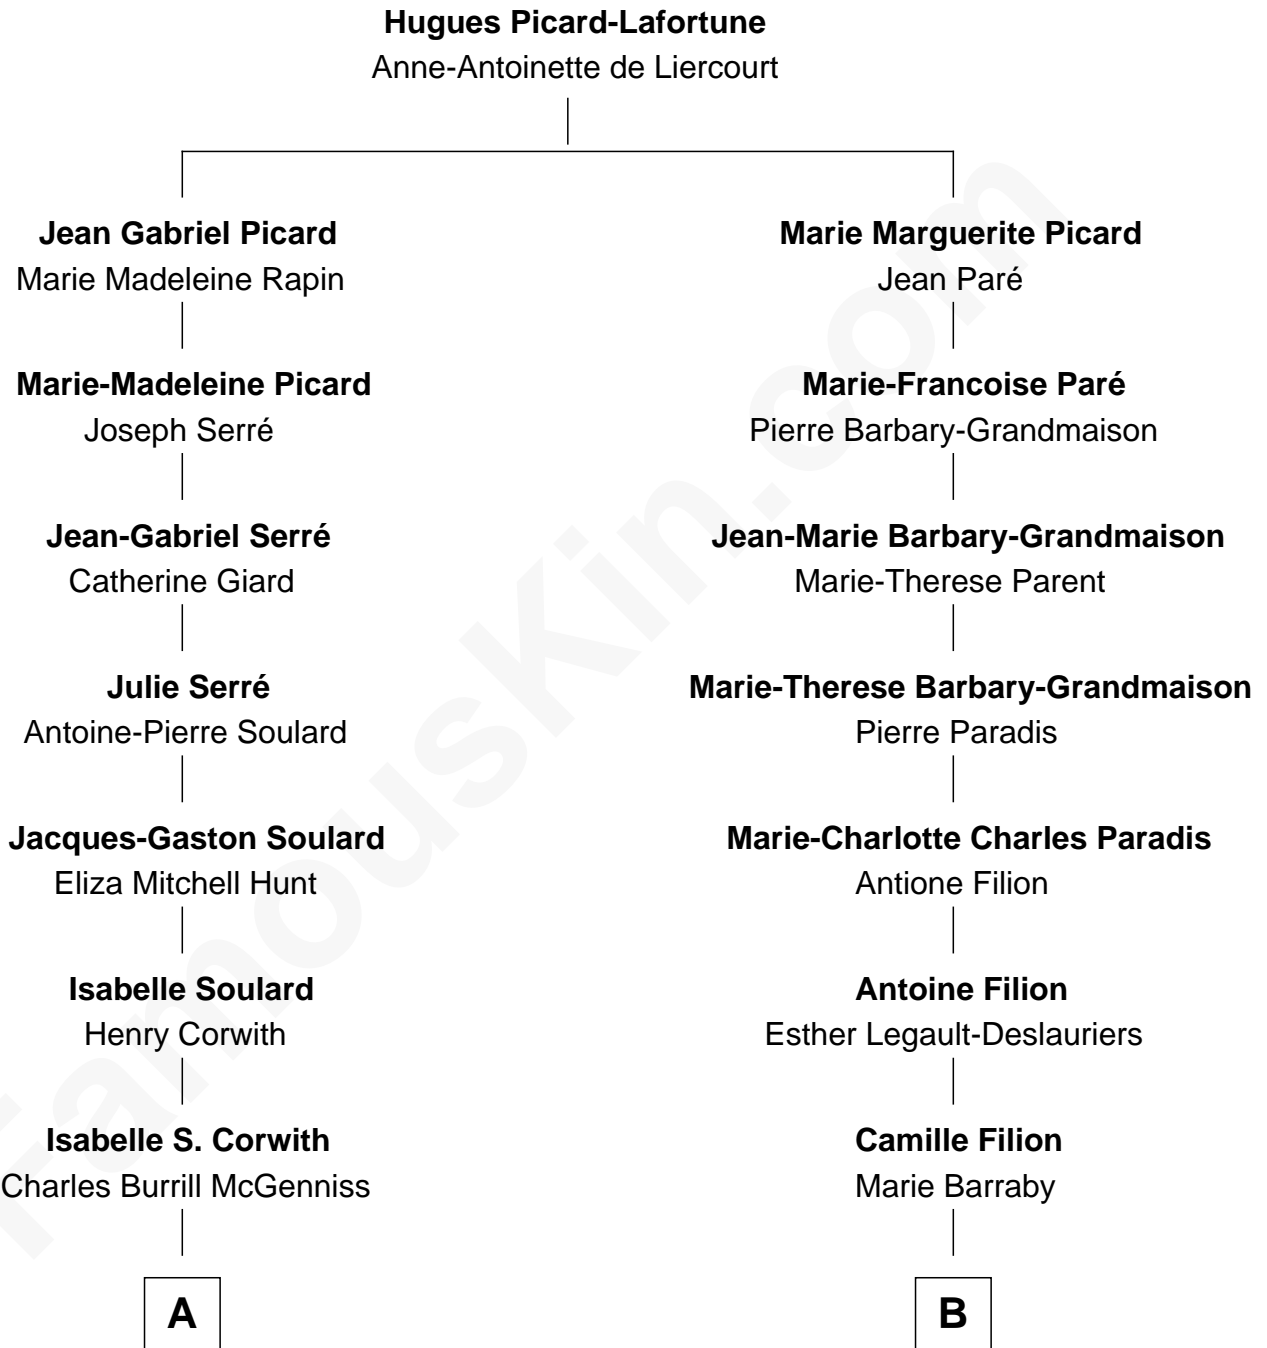

FamousKin.com Relationship Chart of

Paget Brewster

TV Actress

9th cousin 1 time removed of

Rikki Bates

Musician (Member of The Incredible Casuals)

A

Isabelle McGenniss
Donald Mitchell Ryerson

Joan Ryerson
George Washington Wales Brewster

Galen Brewster
Hathaway Tew

Paget Brewster
TV Actress

B

Eugene Adelard Fillion
Helena Gertrude Willis

Private
Private

Rikki Bates
Musician (Drummer)

FamousKin.com