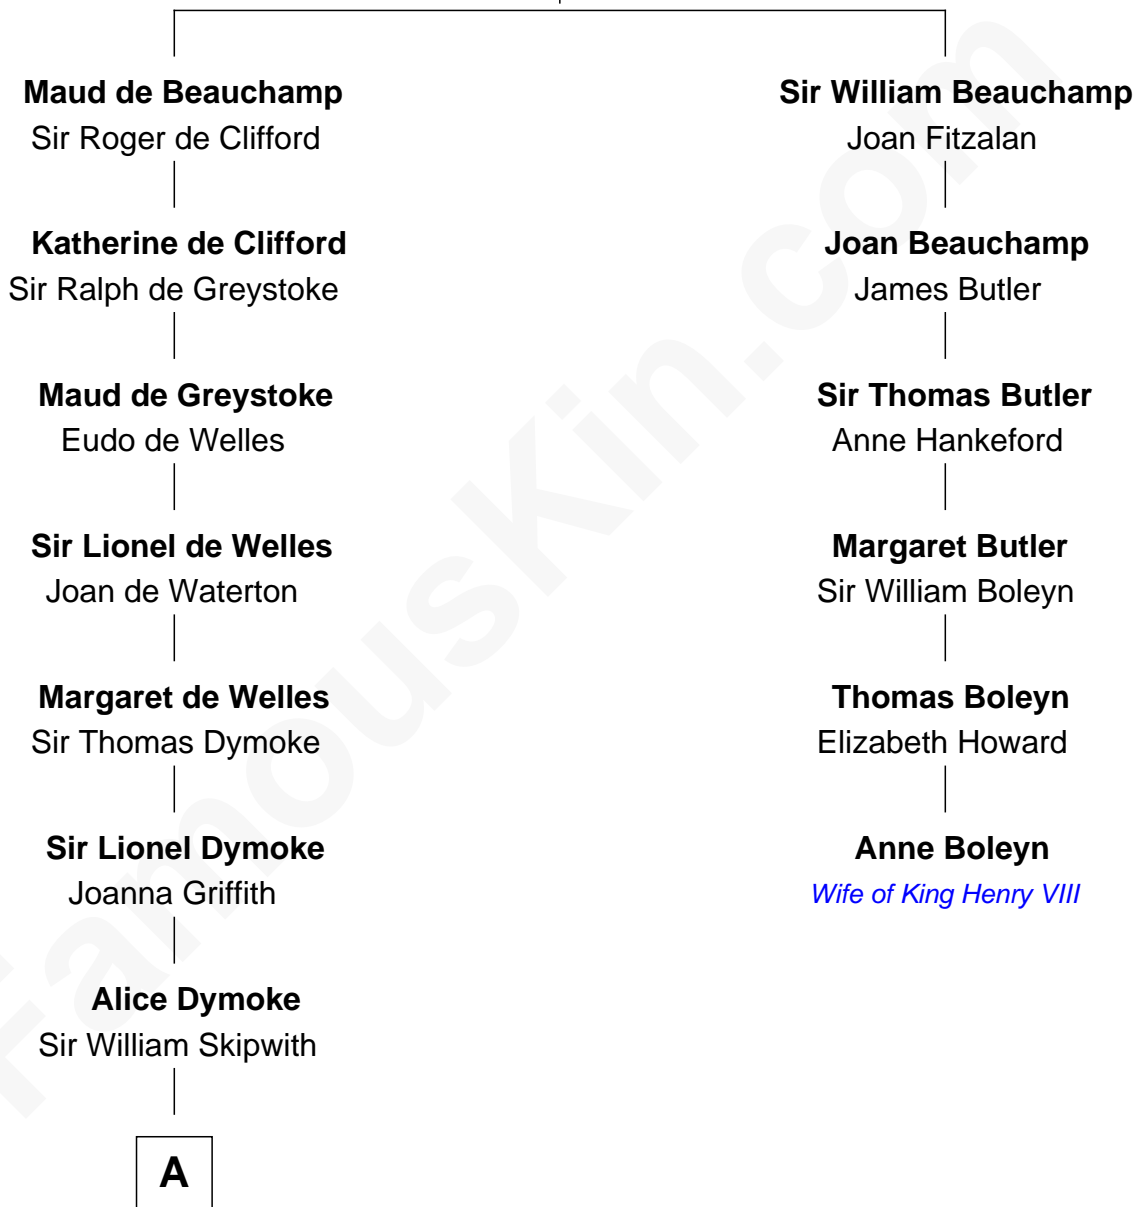

# FamousKin.com Relationship Chart of

**Paget Brewster**

*TV Actress*

5th cousin 15 times removed of

**Anne Boleyn**

*2nd Wife of King Henry VIII*

**Sir Thomas de Beauchamp**

Katherine de Mortimer

**A**

**John Skipwith**  
Eleanor Kingston

**Mary Skipwith**  
John Newcomen

**Eleanor Newcomen**  
William Asfordby

**John Asfordby**  
Alice Wolley

**William Asfordby**  
Martha Burton

**Elinor Asfordby**  
Thomas Cock