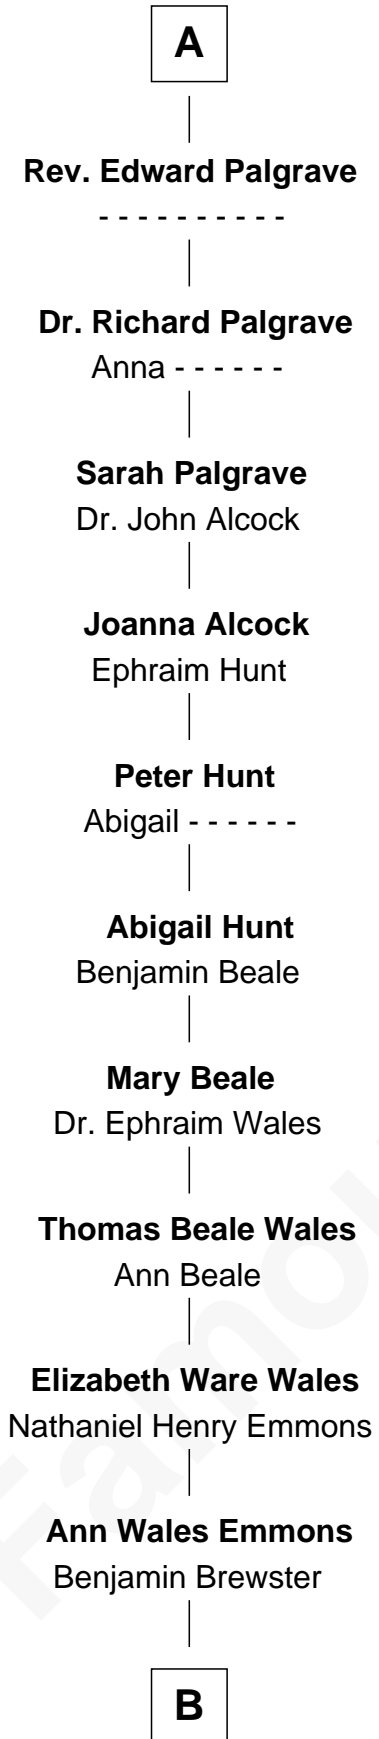

FamousKin.com Relationship Chart of

Paget Brewster

TV Actress

6th cousin 14 times removed of

Anne Boleyn

2nd Wife of King Henry VIII

Richard Fitzalan
Eleanor Plantagenet

Sir Richard Fitzalan
Elizabeth de Bohun

Elizabeth Fitzalan
Sir Robert Goushill

Elizabeth Goushill
Sir Robert Wingfield

Elizabeth Wingfield
Sir William Brandon

Eleanor Brandon
John Glemham

Anne Glemham
Henry Palgrave

Thomas Palgrave
Alice Gunton

A

Sir Richard Fitzalan
Elizabeth de Bohun

Joan Fitzalan
Sir William Beauchamp

Joan Beauchamp
James Butler

Sir Thomas Butler
Anne Hankeford

Margaret Butler
Sir William Boleyn

Thomas Boleyn
Elizabeth Howard

Anne Boleyn
Wife of King Henry VIII

B

—
Dr. George Washington Wales Brewster

Ellen Mackenzie Hodge

—
George Washington Wales Brewster

Joan Ryerson

—
Galen Brewster

Hathaway Tew

—
Paget Brewster