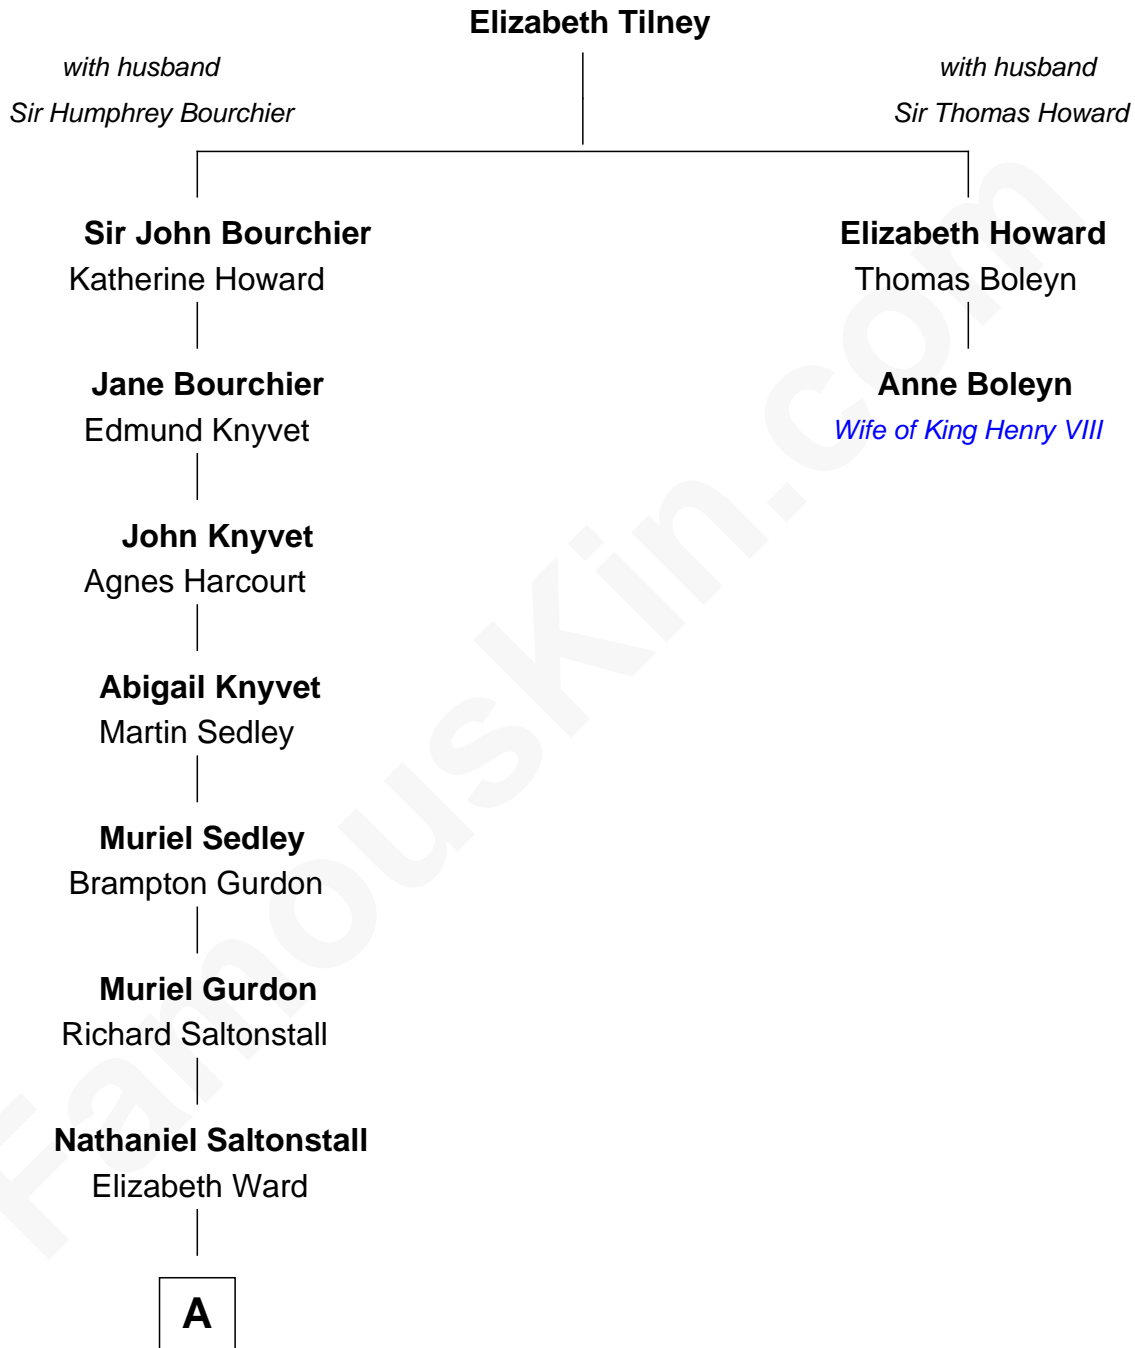

# FamousKin.com Relationship Chart of

**Paget Brewster**

*TV Actress*

1st cousin 17 times removed of

**Anne Boleyn**

*2nd Wife of King Henry VIII*

**A**

**Gov. Gurdon Saltonstall**

Jerusha Richards

**Sarah Saltonstall**

John Gardiner

**Jerusha Gardiner**

John Christophers

**Lucretia Christophers**

John Mumford

**Elizabeth Mumford**