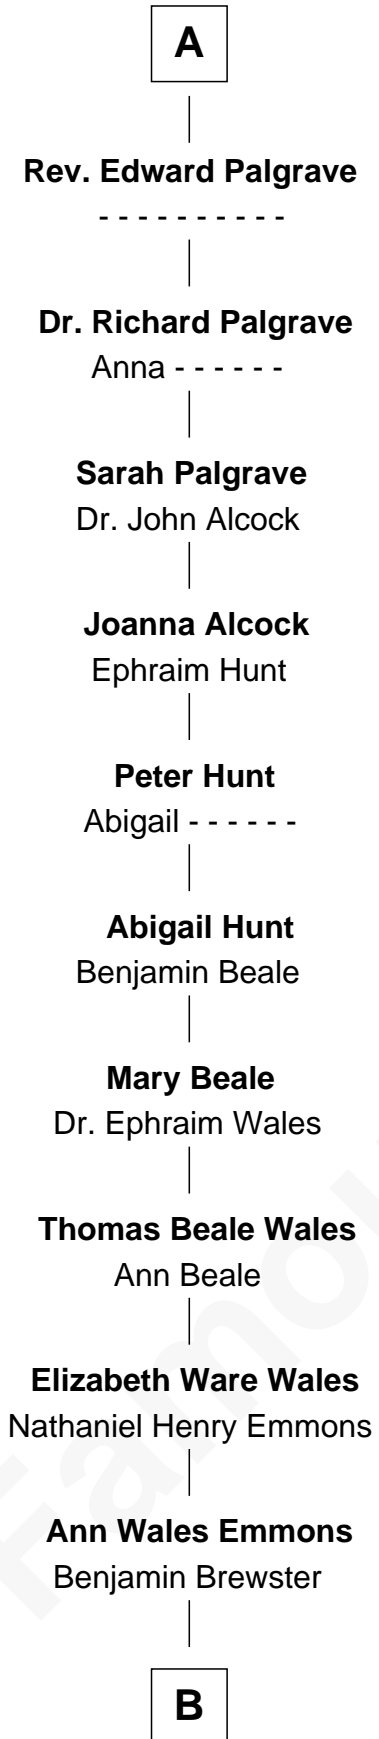

FamousKin.com Relationship Chart of

Paget Brewster

TV Actress

6th cousin 14 times removed of

Anne Boleyn

2nd Wife of King Henry VIII

Sir William de Bohun
Elizabeth de Badlesmere

Elizabeth de Bohun
Sir Richard Fitzalan

Elizabeth Fitzalan
Sir Robert Goushill

Elizabeth Goushill
Sir Robert Wingfield

Elizabeth Wingfield
Sir William Brandon

Eleanor Brandon
John Glemham

Anne Glemham
Henry Palgrave

Thomas Palgrave
Alice Gunton

A

Elizabeth de Bohun
Sir Richard Fitzalan

Joan Fitzalan
Sir William Beauchamp

Joan Beauchamp
James Butler

Sir Thomas Butler
Anne Hankeford

Margaret Butler
Sir William Boleyn

Thomas Boleyn
Elizabeth Howard

Anne Boleyn
Wife of King Henry VIII

B

Dr. George Washington Wales Brewster

Ellen Mackenzie Hodge

George Washington Wales Brewster

Joan Ryerson

Galen Brewster

Hathaway Tew

Paget Brewster