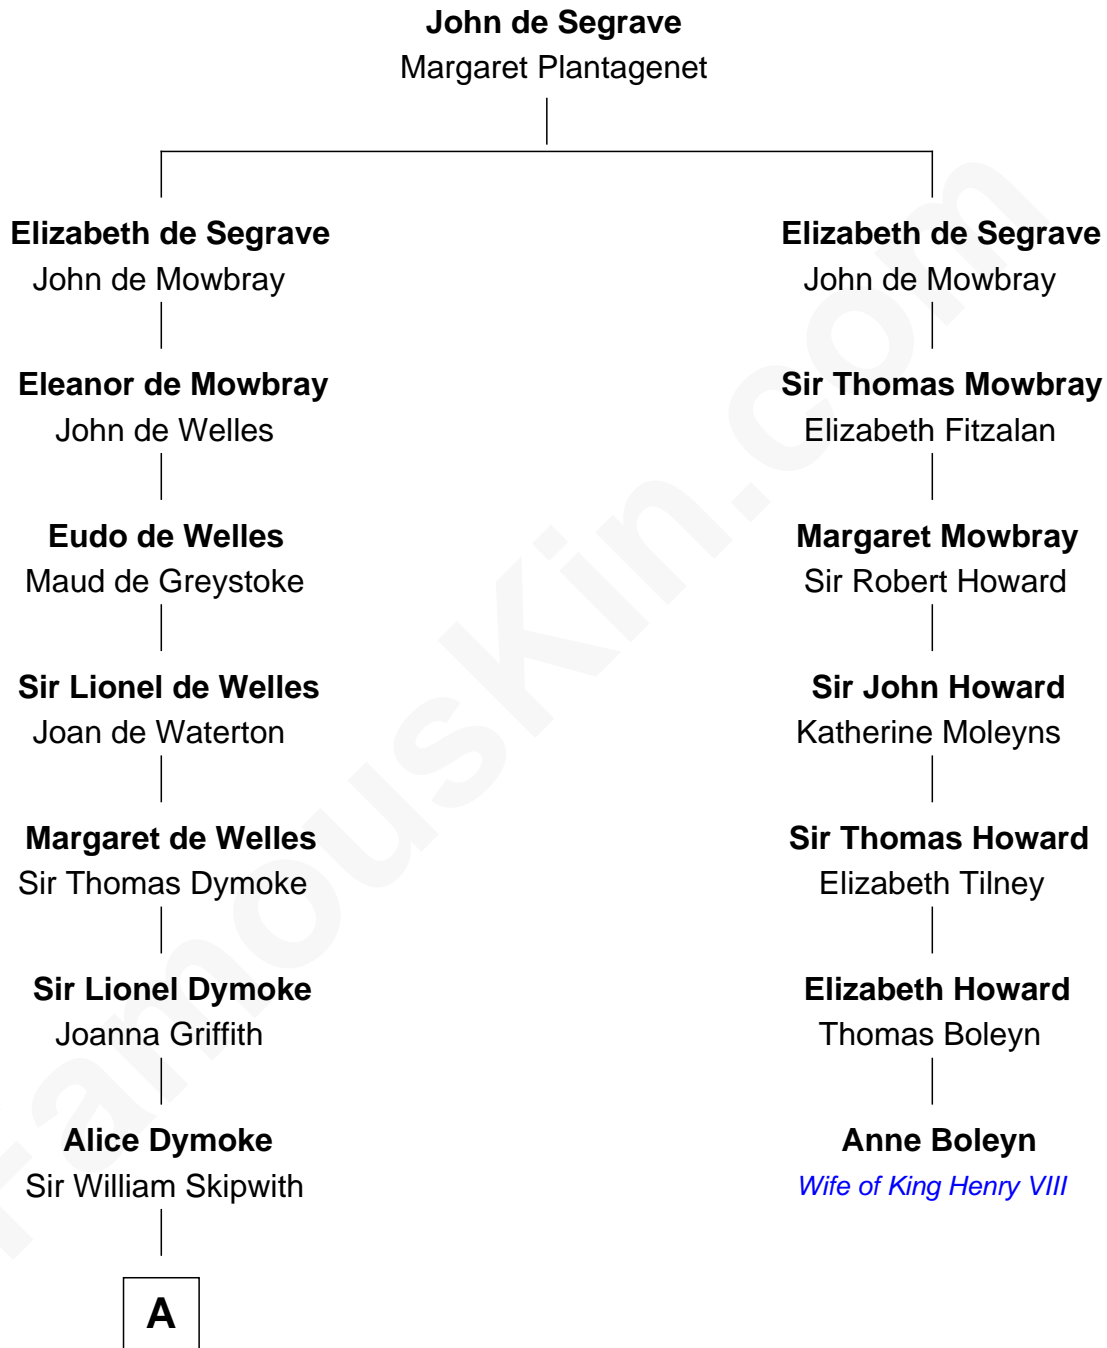

# FamousKin.com Relationship Chart of

**Paget Brewster**

*TV Actress*

6th cousin 14 times removed of

**Anne Boleyn**

*2nd Wife of King Henry VIII*

**A**

**John Skipwith**  
Eleanor Kingston

**Mary Skipwith**  
John Newcomen

**Eleanor Newcomen**  
William Asfordby

**John Asfordby**  
Alice Wolley

**William Asfordby**  
Martha Burton

**Elinor Asfordby**  
Thomas Cock

**Catherine Cock**  
Martin Ryerson

George Washington Wales Brewster

—  
**Galen Brewster**

Hathaway Tew

—  
**Paget Brewster**

*TV Actress*

FamousKin.com