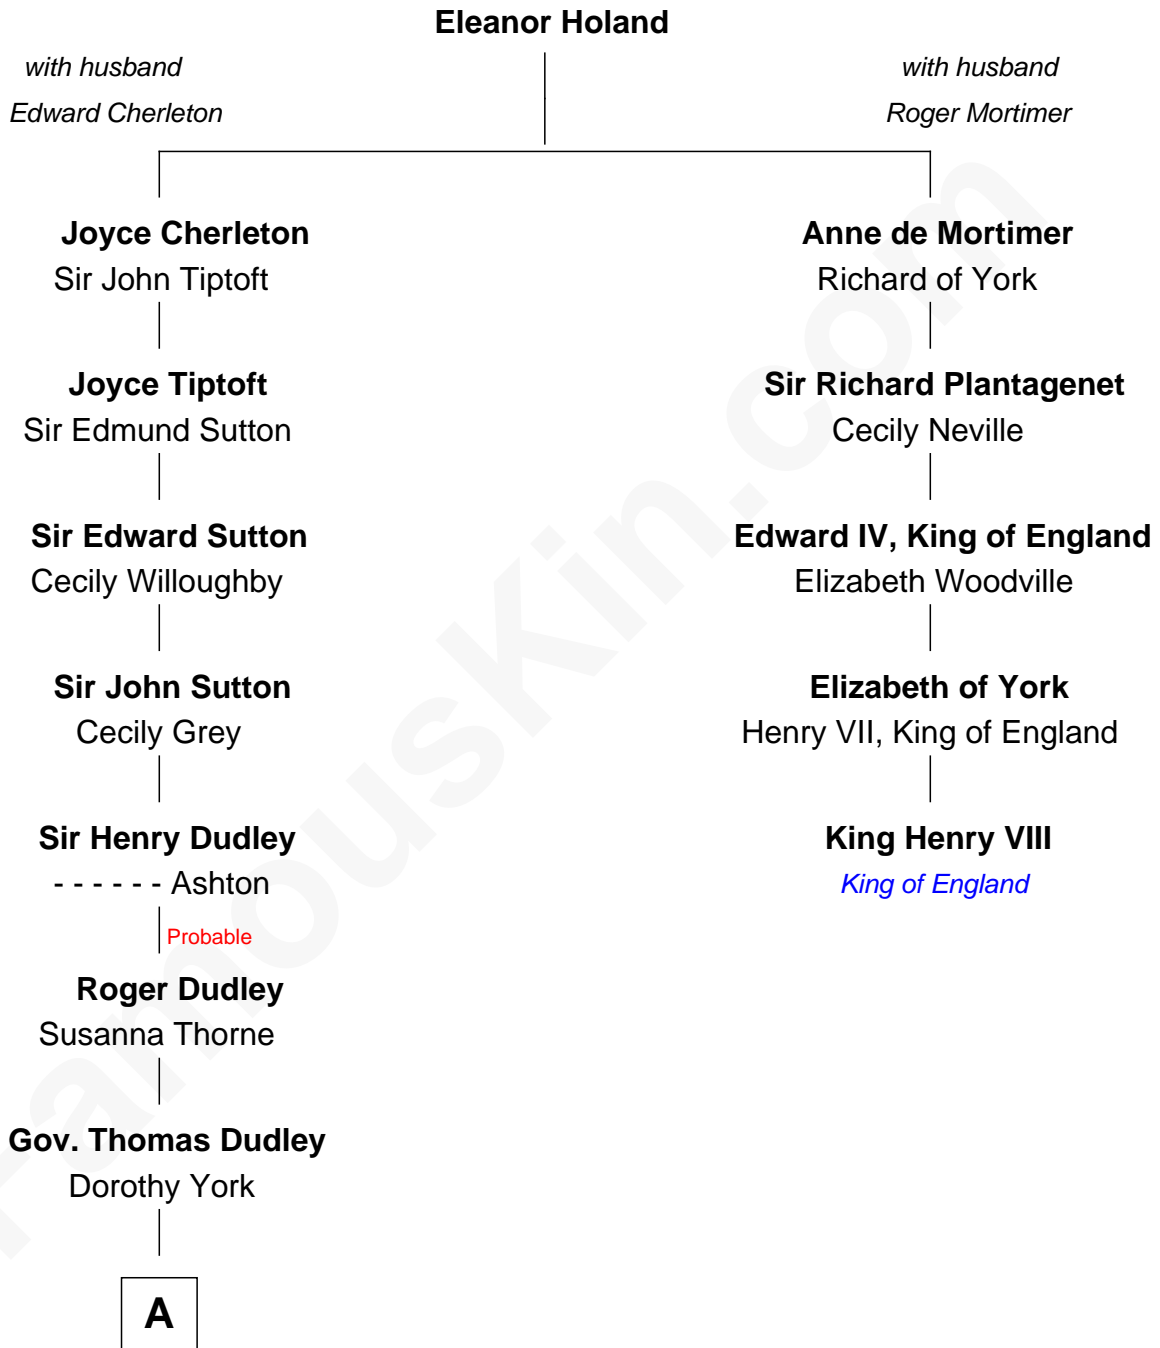

FamousKin.com Relationship Chart of

Paget Brewster

TV Actress

4th cousin 15 times removed of

King Henry VIII

King of England

B

—
Joan Ryerson

George Washington Wales Brewster

—
Galen Brewster

Hathaway Tew

—
Paget Brewster

TV Actress

FamousKin.com