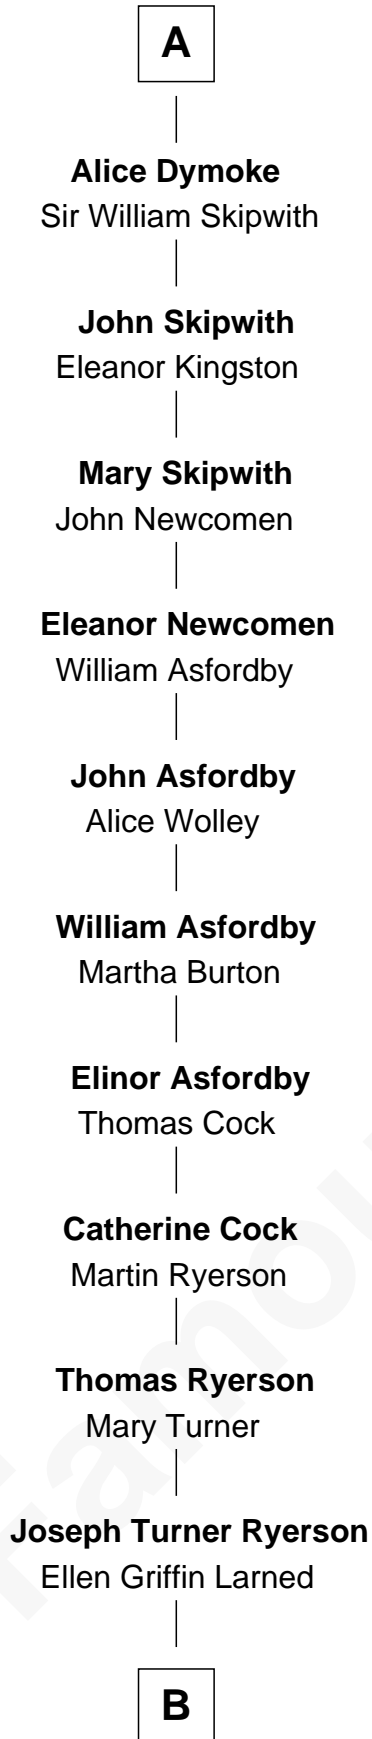

FamousKin.com Relationship Chart of

Paget Brewster

TV Actress

6th cousin 15 times removed of

King Henry VIII

King of England

Sir Henry de Percy
Eleanor de Arundel

Sir Henry de Percy
Idoine de Clifford

Isabel de Percy
Sir William de Aton

Elizabeth de Aton
Sir John Conyers

Robert Conyers
Isabel Pert

Joan Conyers
Sir Philip Dymoke

Sir Thomas Dymoke
Margaret de Welles

Sir Lionel Dymoke
Joanna Griffith

A

Sir Henry de Percy
Idoine de Clifford

Maude de Percy
Sir John de Neville

Sir Ralph Neville
Joan Beaufort

Cecily Neville
Sir Richard Plantagenet

Edward IV, King of England
Elizabeth Woodville

Elizabeth of York
Henry VII, King of England

King Henry VIII
King of England

B

Edward Larned Ryerson

Mary Pringle Mitchell

Donald Mitchell Ryerson

Isabelle McGenniss

Joan Ryerson

George Washington Wales Brewster

Galen Brewster