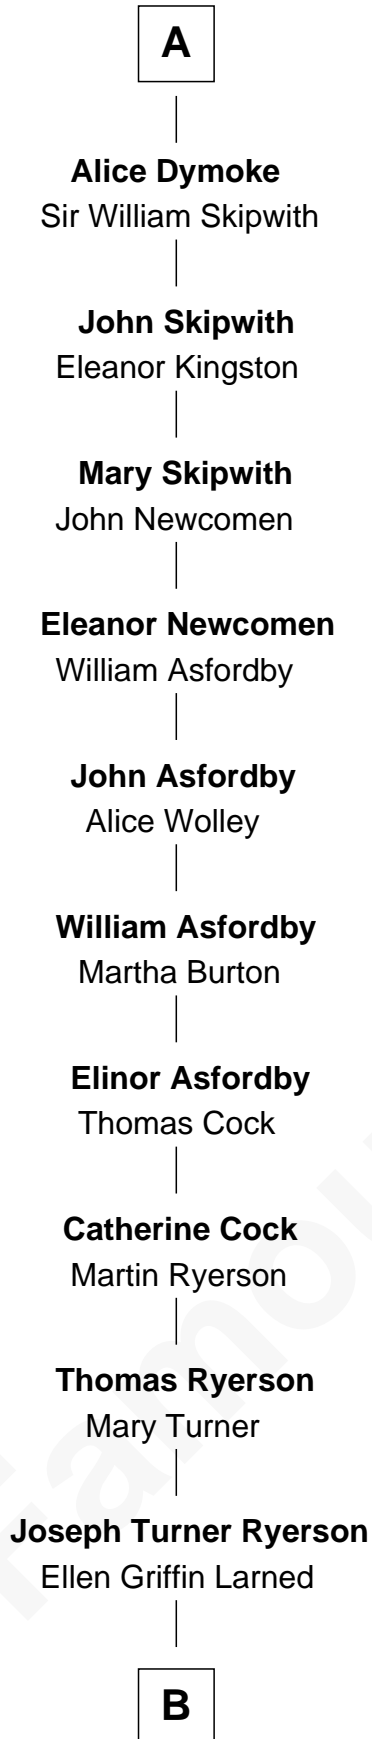

FamousKin.com Relationship Chart of

Paget Brewster

TV Actress

6th cousin 15 times removed of

King Henry VIII

King of England

Sir Hugh I de Audley

Iseult de Mortimer

B

Edward Larned Ryerson

Mary Pringle Mitchell

Donald Mitchell Ryerson

Isabelle McGenniss

Joan Ryerson

George Washington Wales Brewster

Galen Brewster

Hathaway Tew

Paget Brewster

TV Actress