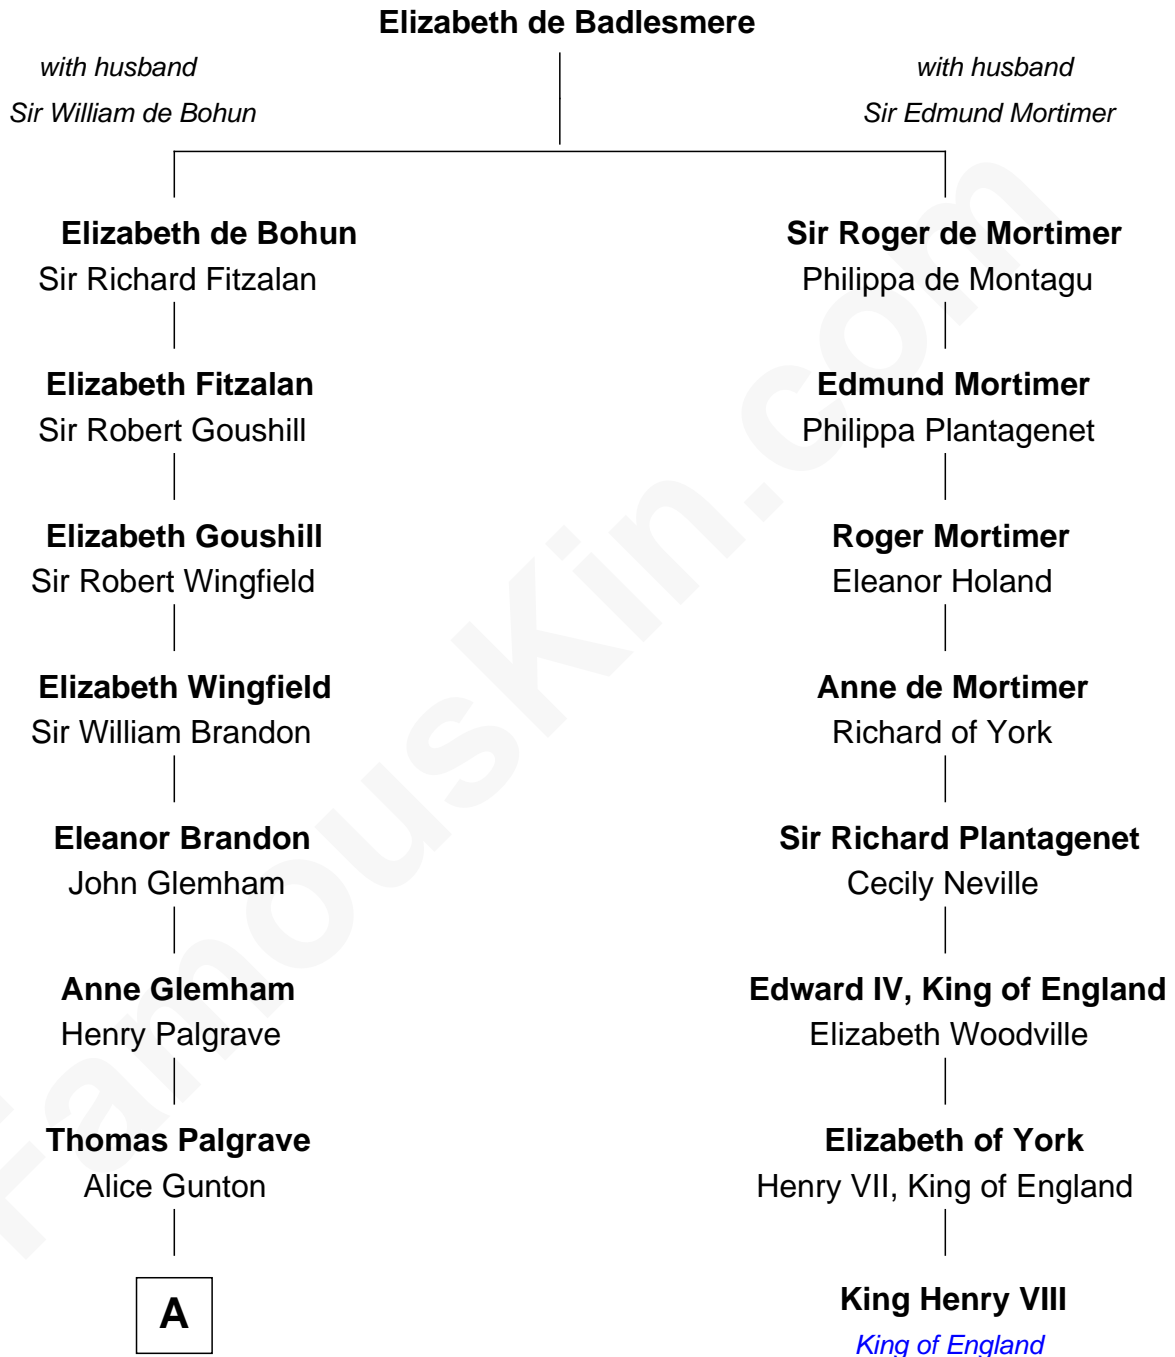

FamousKin.com Relationship Chart of

Paget Brewster
TV Actress

7th cousin 13 times removed of

King Henry VIII
King of England

B

Dr. George Washington Wales Brewster

Ellen Mackenzie Hodge

George Washington Wales Brewster

Joan Ryerson

Galen Brewster

Hathaway Tew

Paget Brewster

TV Actress