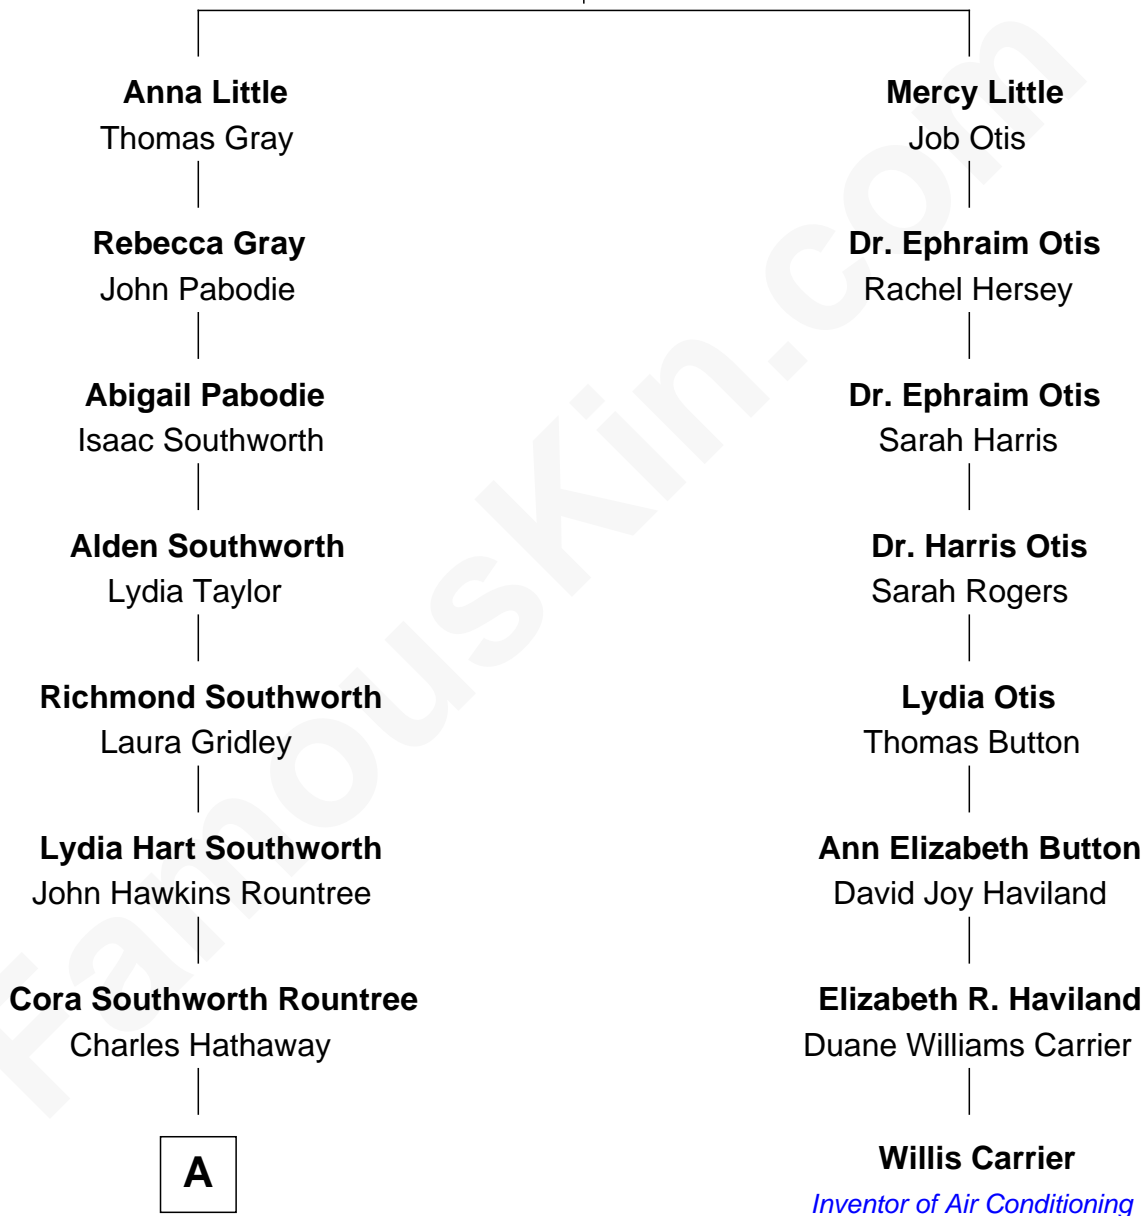

# FamousKin.com Relationship Chart of

**Paget Brewster**

*TV Actress*

7th cousin 3 times removed of

**Willis Carrier**

*Inventor of Air Conditioning*

**Ephraim Little**

Mary Sturtevant

**A**

—  
**Stewart Southworth Hathaway**

Helen Viles

—  
**Valerie Hathaway**

John Bechtel Tew

—  
**Hathaway Tew**

Galen Brewster

—  
**Paget Brewster**

*TV Actress*

FamousKin.com