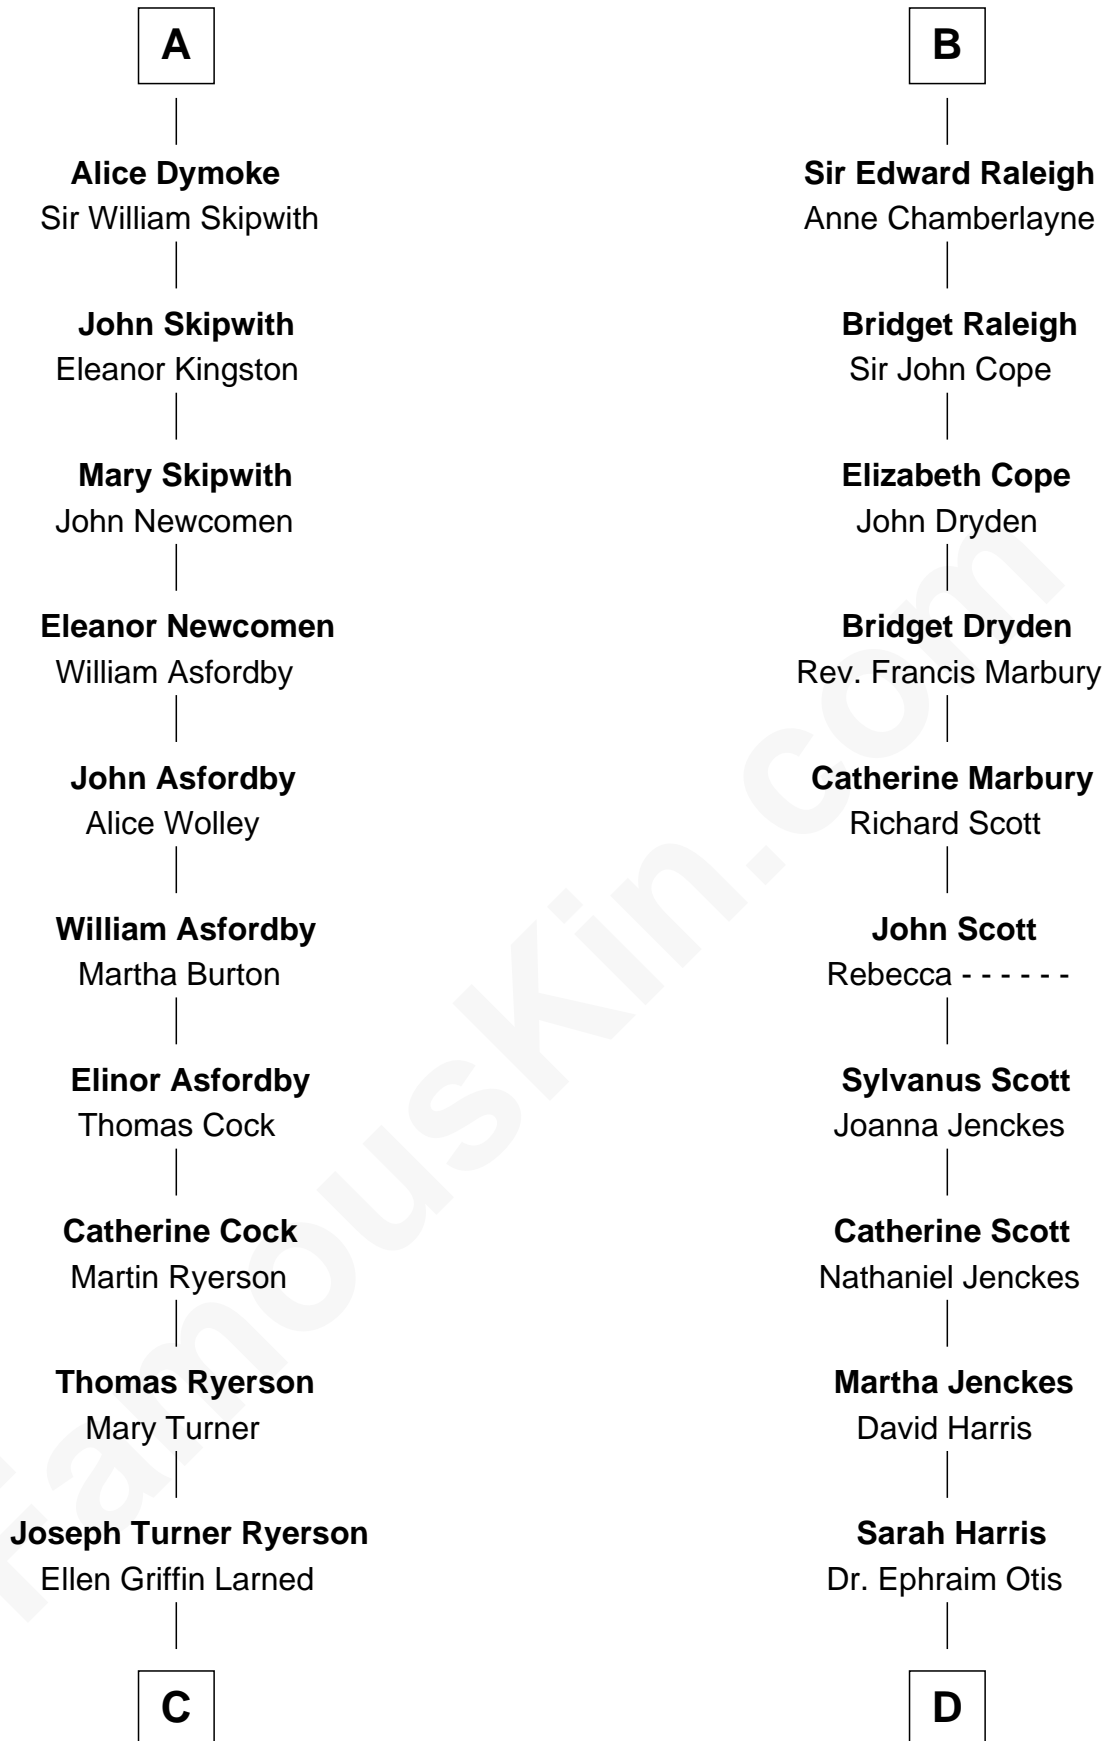

FamousKin.com Relationship Chart of

Paget Brewster

TV Actress

21st cousin of

Willis Carrier

Inventor of Air Conditioning

Sir Hugh I de Audley

Iseult de Mortimer

C

Edward Larned Ryerson

Mary Pringle Mitchell

Donald Mitchell Ryerson

Isabelle McGenniss

Joan Ryerson

George Washington Wales Brewster

Galen Brewster

Hathaway Tew

Paget Brewster

TV Actress

D

Dr. Harris Otis

Sarah Rogers

Lydia Otis

Thomas Button