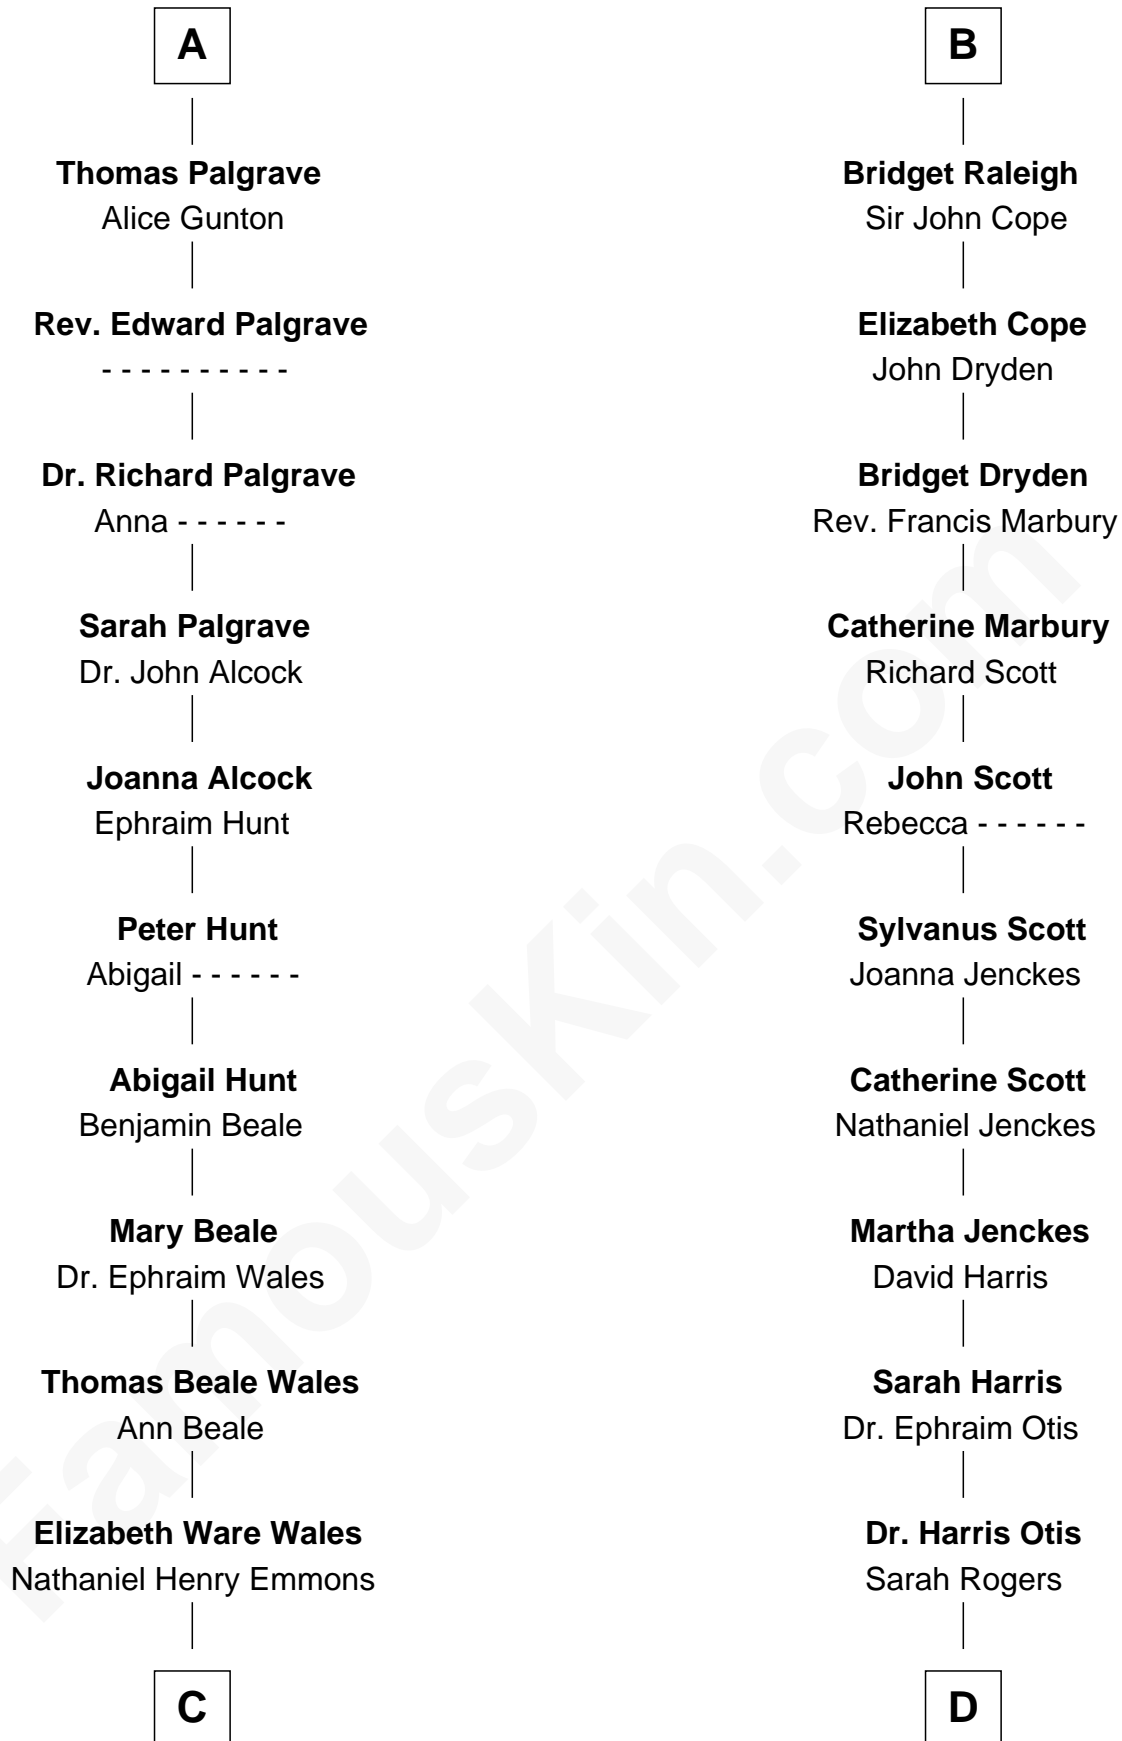

FamousKin.com Relationship Chart of

Paget Brewster

TV Actress

20th cousin 1 time removed of

Willis Carrier

Inventor of Air Conditioning

Edmund Fitzalan

Alice de Warenne

Richard Fitzalan
Eleanor Plantagenet

Sir Richard Fitzalan
Elizabeth de Bohun

Elizabeth Fitzalan
Sir Robert Goushill

Elizabeth Goushill
Sir Robert Wingfield

Elizabeth Wingfield
Sir William Brandon

Eleanor Brandon
John Glemham

Anne Glemham
Henry Palgrave

A

Mary Fitzalan
John le Strange

Ankaret le Strange
Sir Richard Talbot

Mary Talbot
Sir Thomas Greene

Sir Thomas Greene
Phillippa Ferrers

Elizabeth Greene
William Raleigh

Sir Edward Raleigh
Margaret Verney

Sir Edward Raleigh
Anne Chamberlayne

B

C

Ann Wales Emmons

Benjamin Brewster

Dr. George Washington Wales Brewster

Ellen Mackenzie Hodge

George Washington Wales Brewster