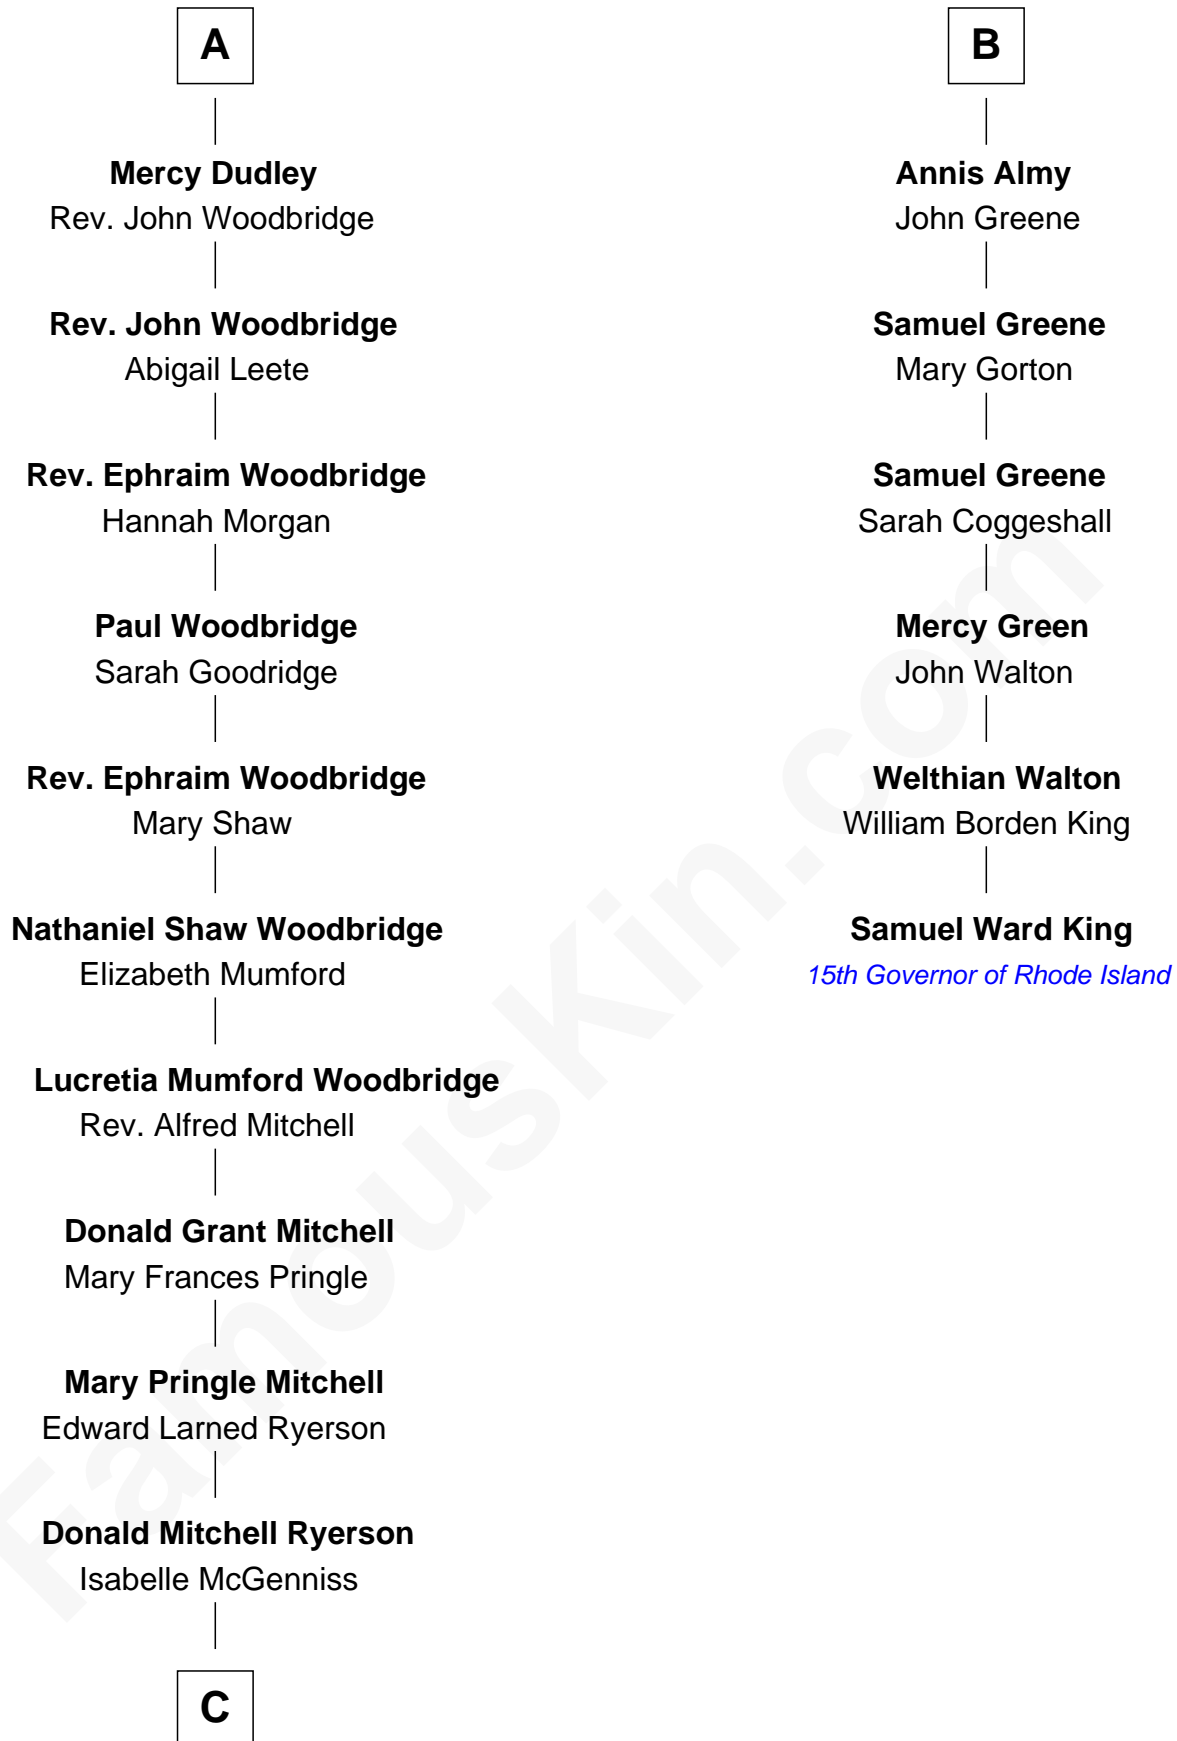

FamousKin.com Relationship Chart of

Paget Brewster

TV Actress

12th cousin 7 times removed of

Samuel Ward King

15th Governor of Rhode Island

Richard Woodville

Joan Bedlisgate

Gov. Thomas Dudley
Dorothy York

A

Joan Woodville

William Haute

Alice Haute

Sir John Fogge

Margaret Fogge
Sir Humphrey Stafford

Sir Humphrey Stafford
Margaret Tame

Ellen Stafford
Thomas Barlow

Stafford Barlow

Audrey Barlow
William Almy

B

C

—
Joan Ryerson

George Washington Wales Brewster

—
Galen Brewster