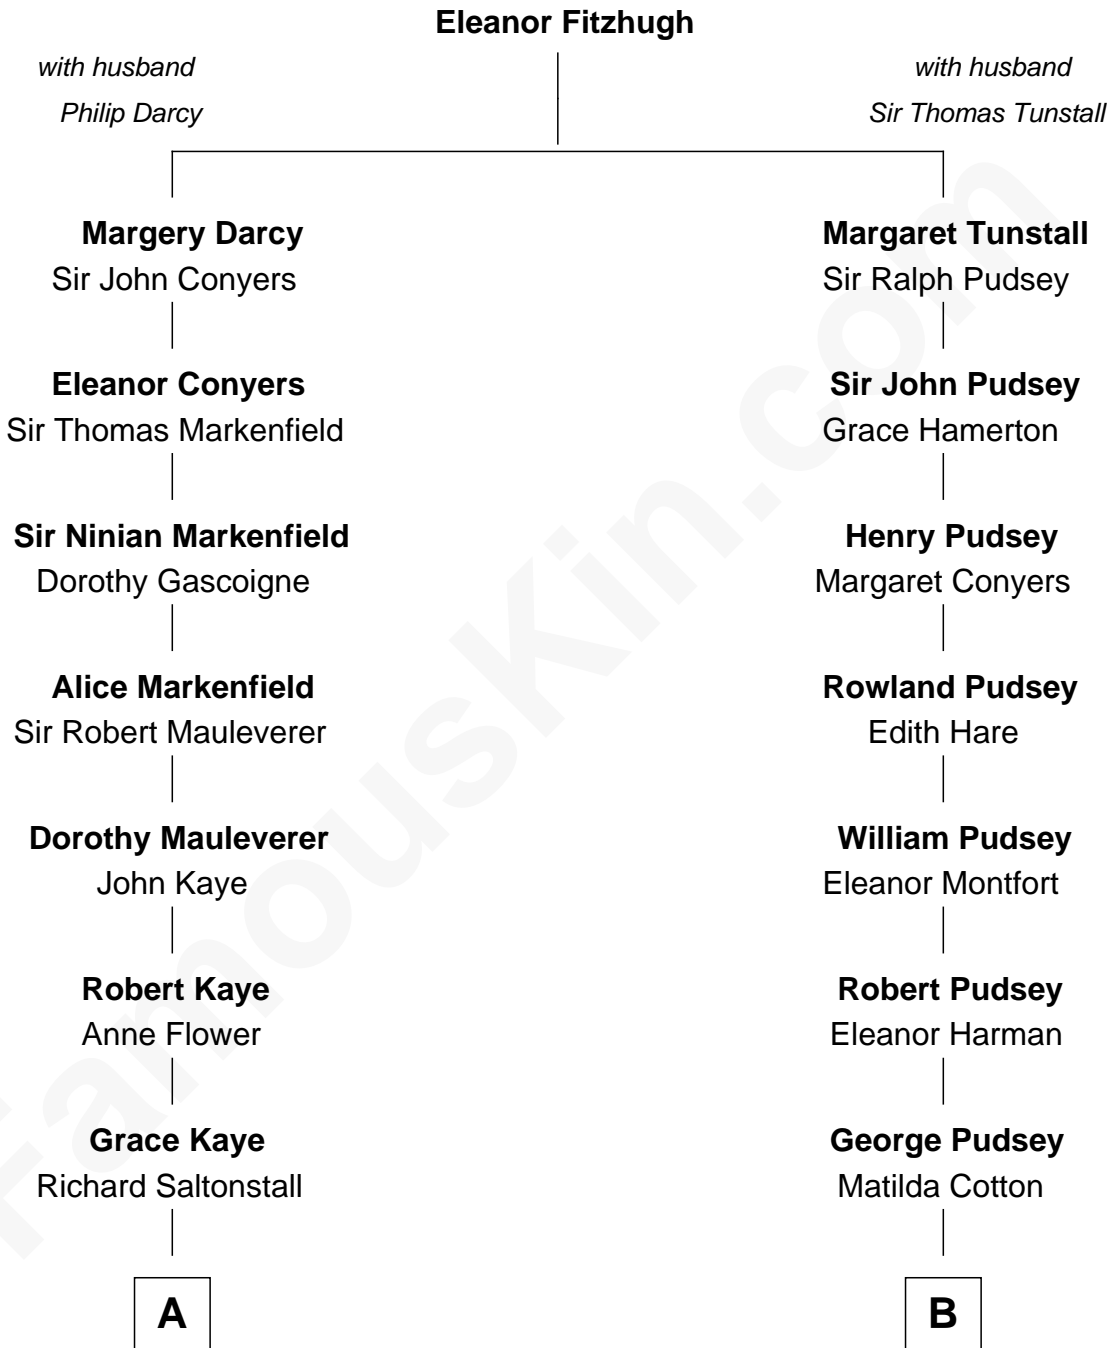

FamousKin.com Relationship Chart of

Paget Brewster
TV Actress

12th cousin 8 times removed of

Francis Lightfoot Lee
Signer of the Declaration of Independence

C

—
Donald Mitchell Ryerson

Isabelle McGenniss

—
Joan Ryerson

George Washington Wales Brewster

—
Galen Brewster

Hathaway Tew

—
Paget Brewster

TV Actress

FamousKin.com