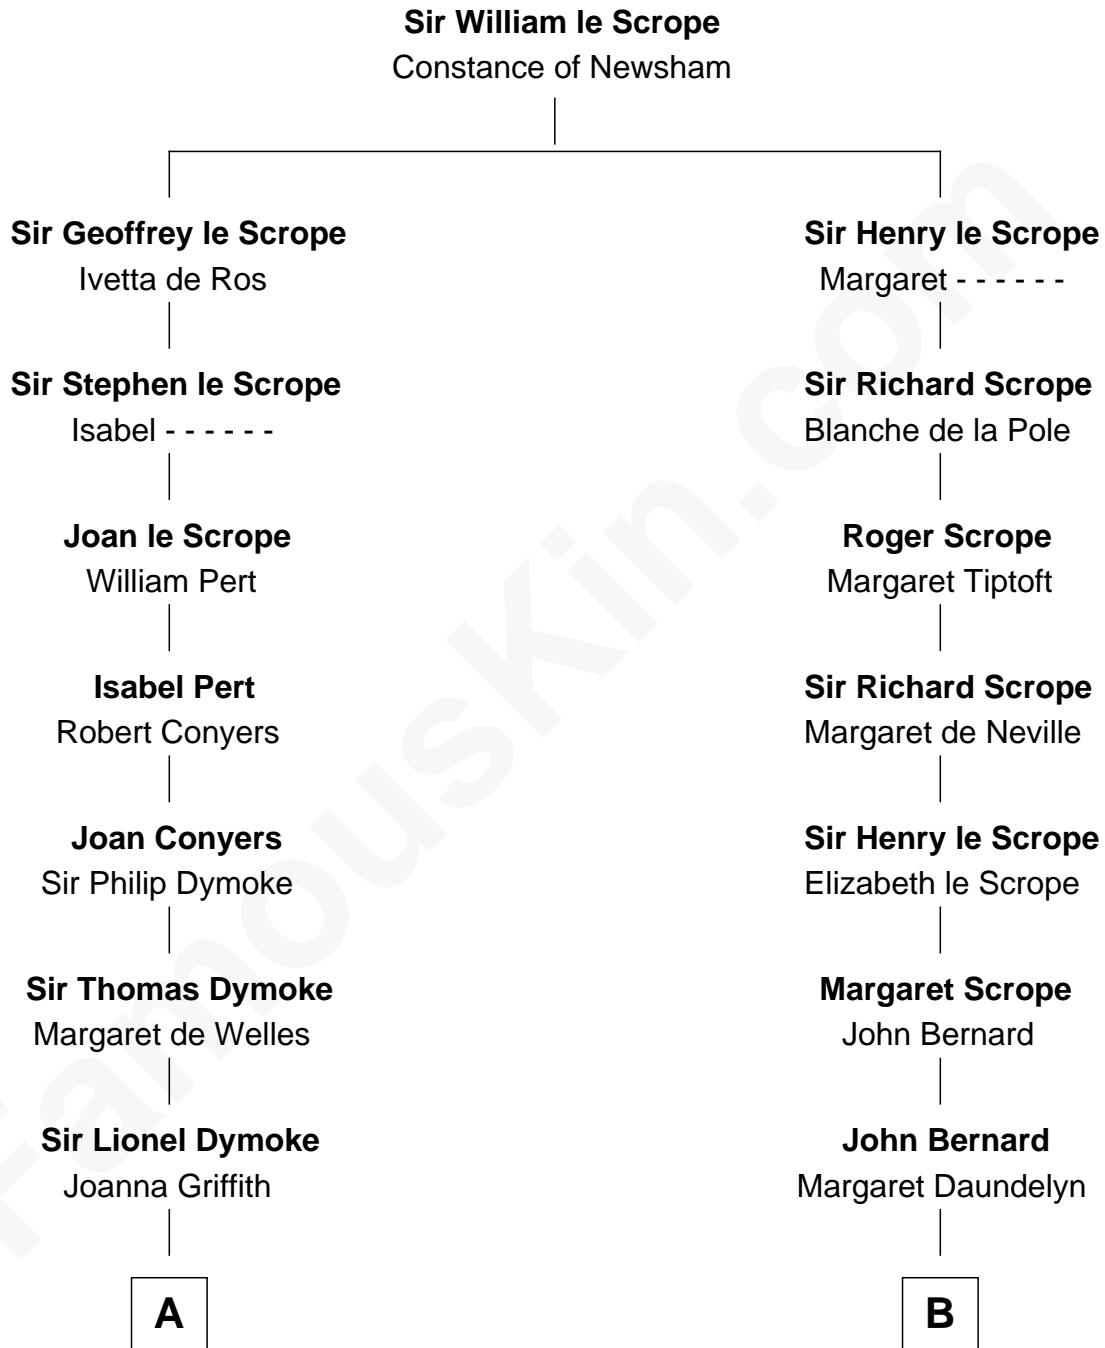

**FamousKin.com**  
**Relationship Chart of**  
**Paget Brewster**  
*TV Actress*

14th cousin 7 times removed of

**Francis Lightfoot Lee**  
*Signer of the Declaration of Independence*

**C**

Edward Larned Ryerson

Mary Pringle Mitchell

Donald Mitchell Ryerson

Isabelle McGenniss

Joan Ryerson

George Washington Wales Brewster

Galen Brewster

Hathaway Tew

Paget Brewster

*TV Actress*