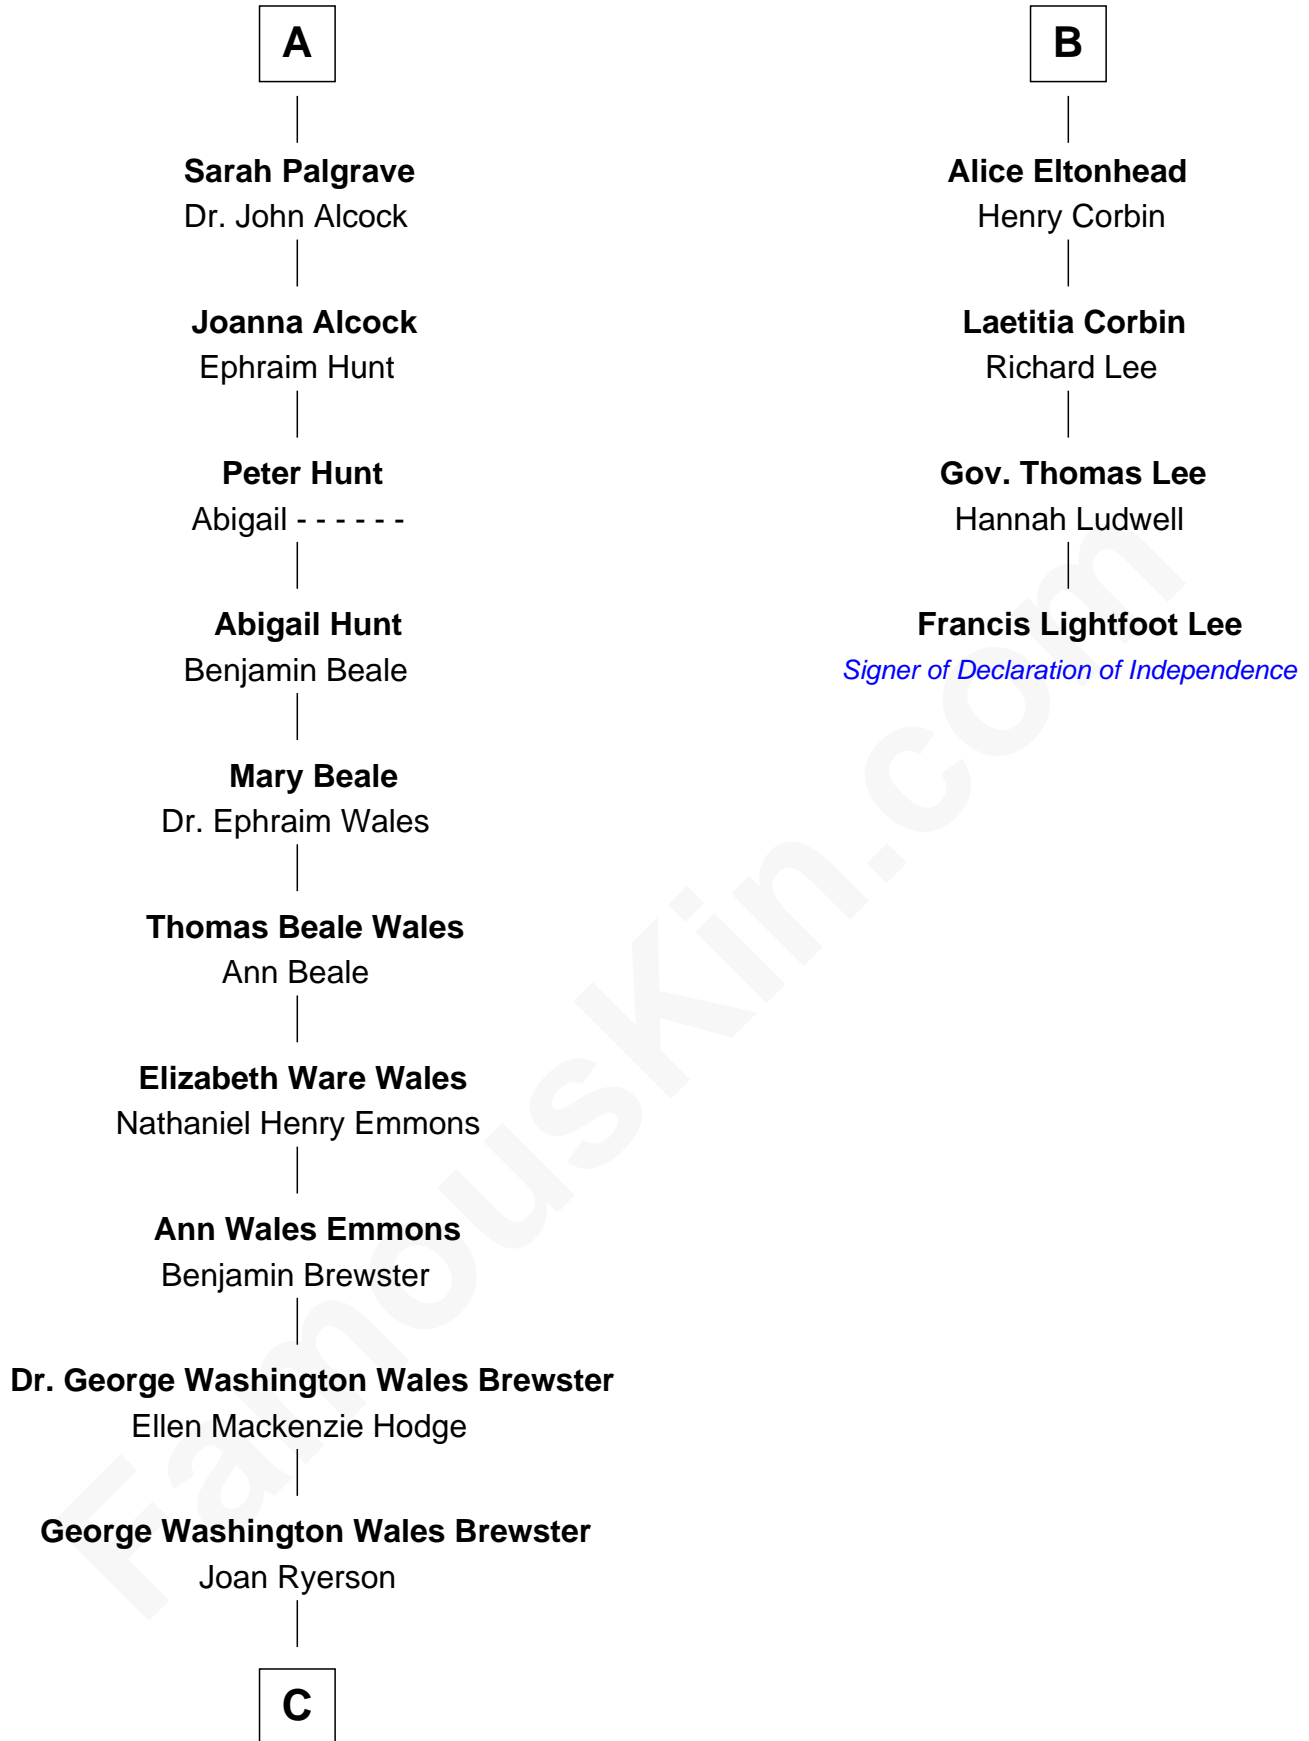

FamousKin.com
Relationship Chart of
Paget Brewster
TV Actress

10th cousin 8 times removed of

Francis Lightfoot Lee
Signer of the Declaration of Independence

C

—
Galen Brewster
Hathaway Tew

—
Paget Brewster
TV Actress

FamousKin.com