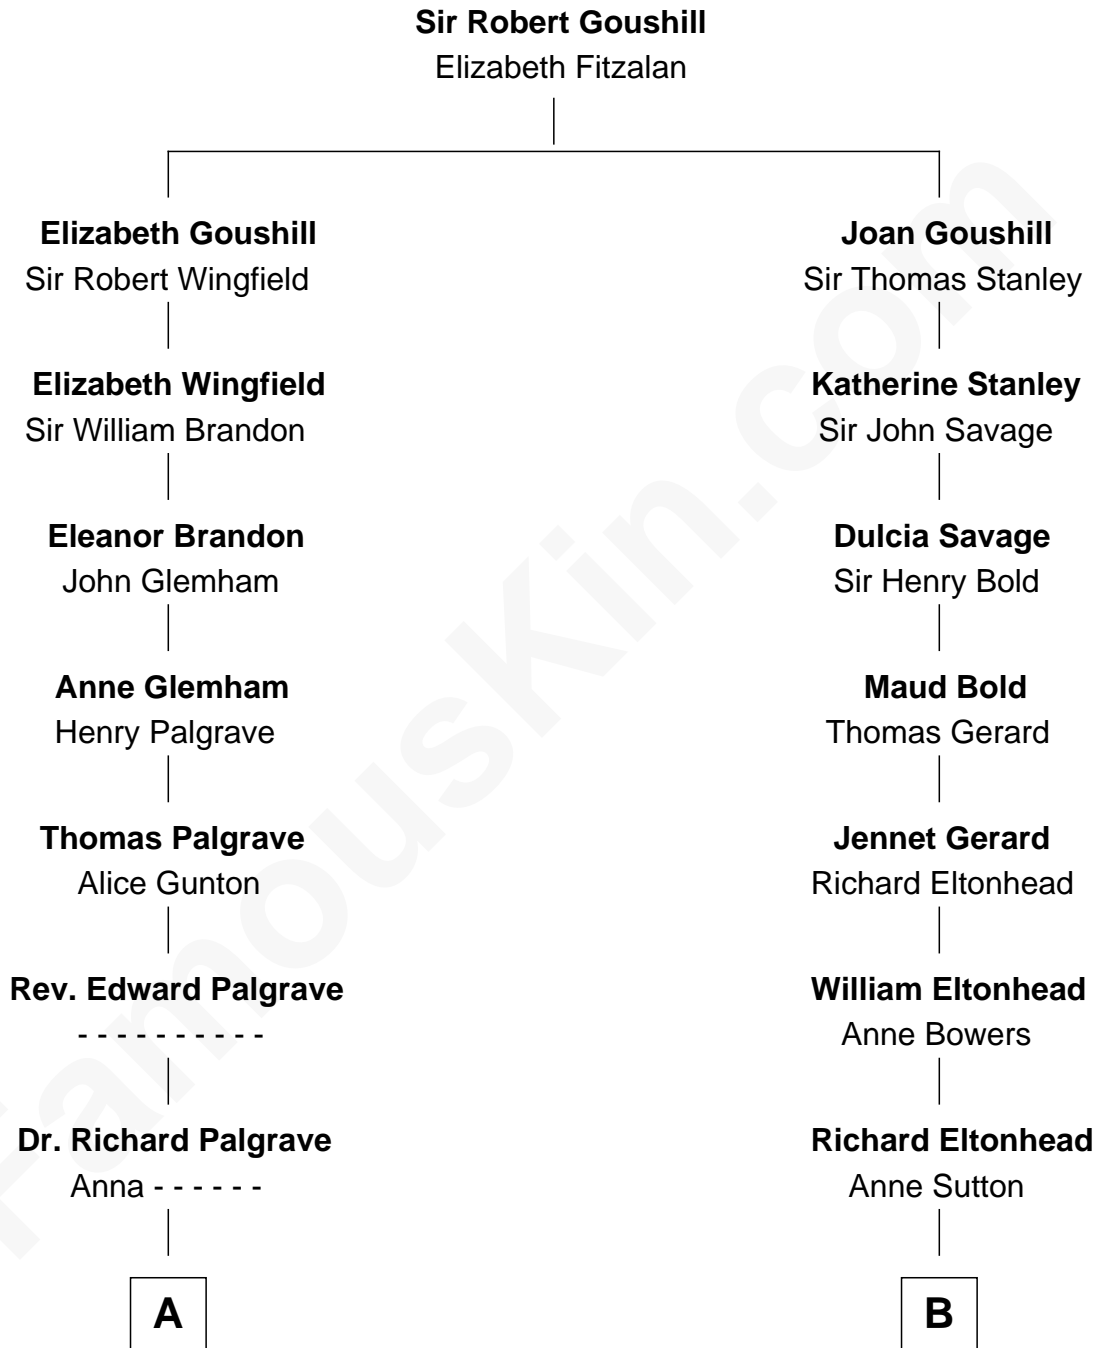

FamousKin.com
Relationship Chart of
Paget Brewster
TV Actress

10th cousin 8 times removed of

Francis Lightfoot Lee
Signer of the Declaration of Independence

C

—
Galen Brewster
Hathaway Tew

—
Paget Brewster
TV Actress

FamousKin.com