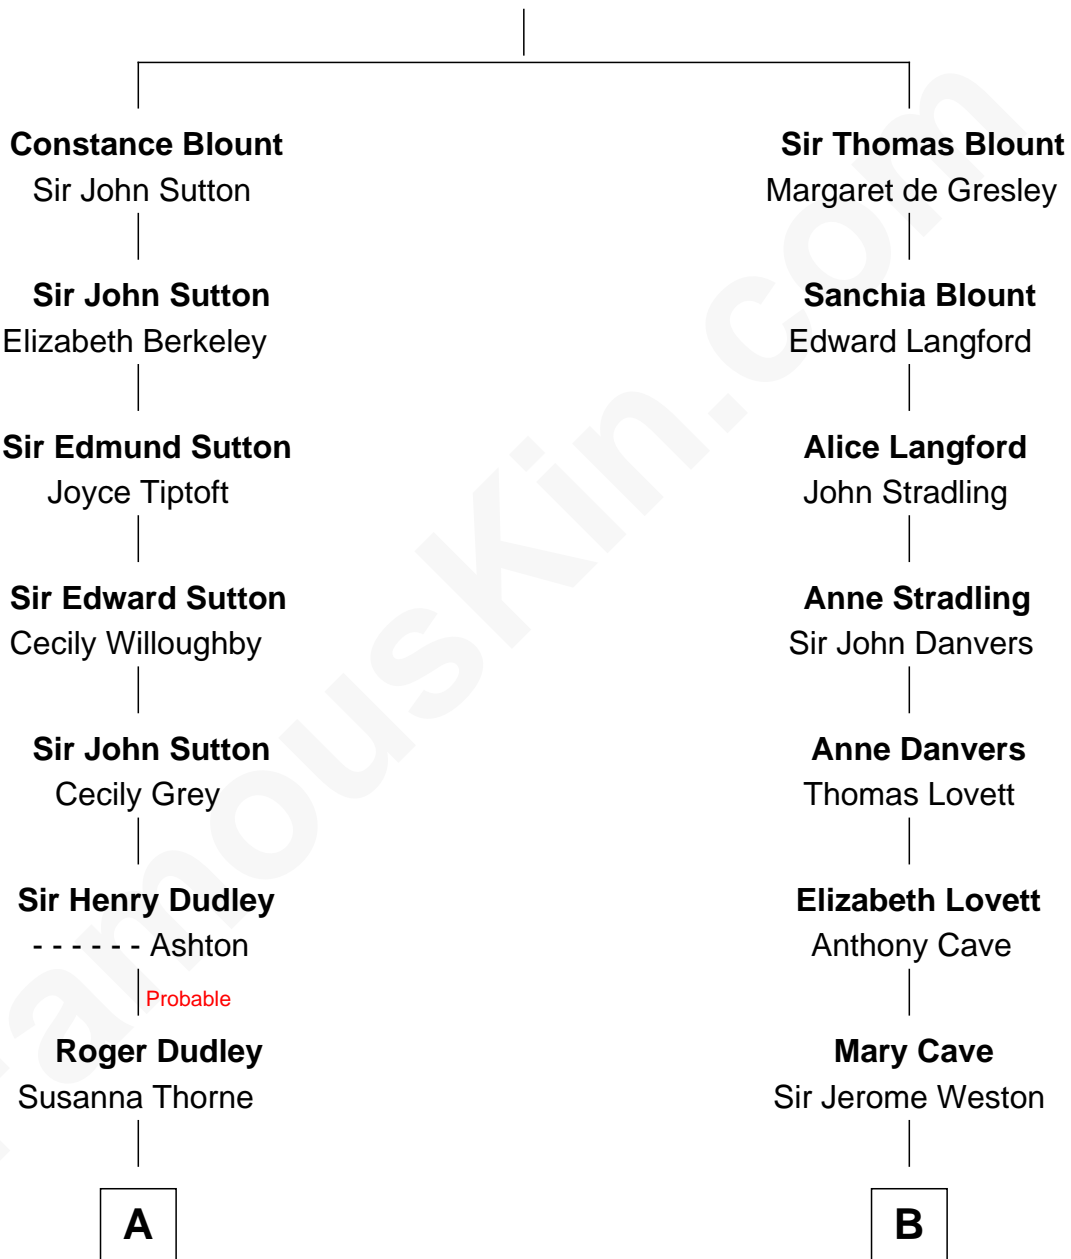

FamousKin.com Relationship Chart of

Paget Brewster

TV Actress

20th cousin 1 time removed of

Amy Adams

Movie Actress

Sir Walter Blount

Sancha de Ayala

C

Donald Mitchell Ryerson

Isabelle McGenniss

Joan Ryerson

George Washington Wales Brewster

Galen Brewster

Hathaway Tew

Paget Brewster