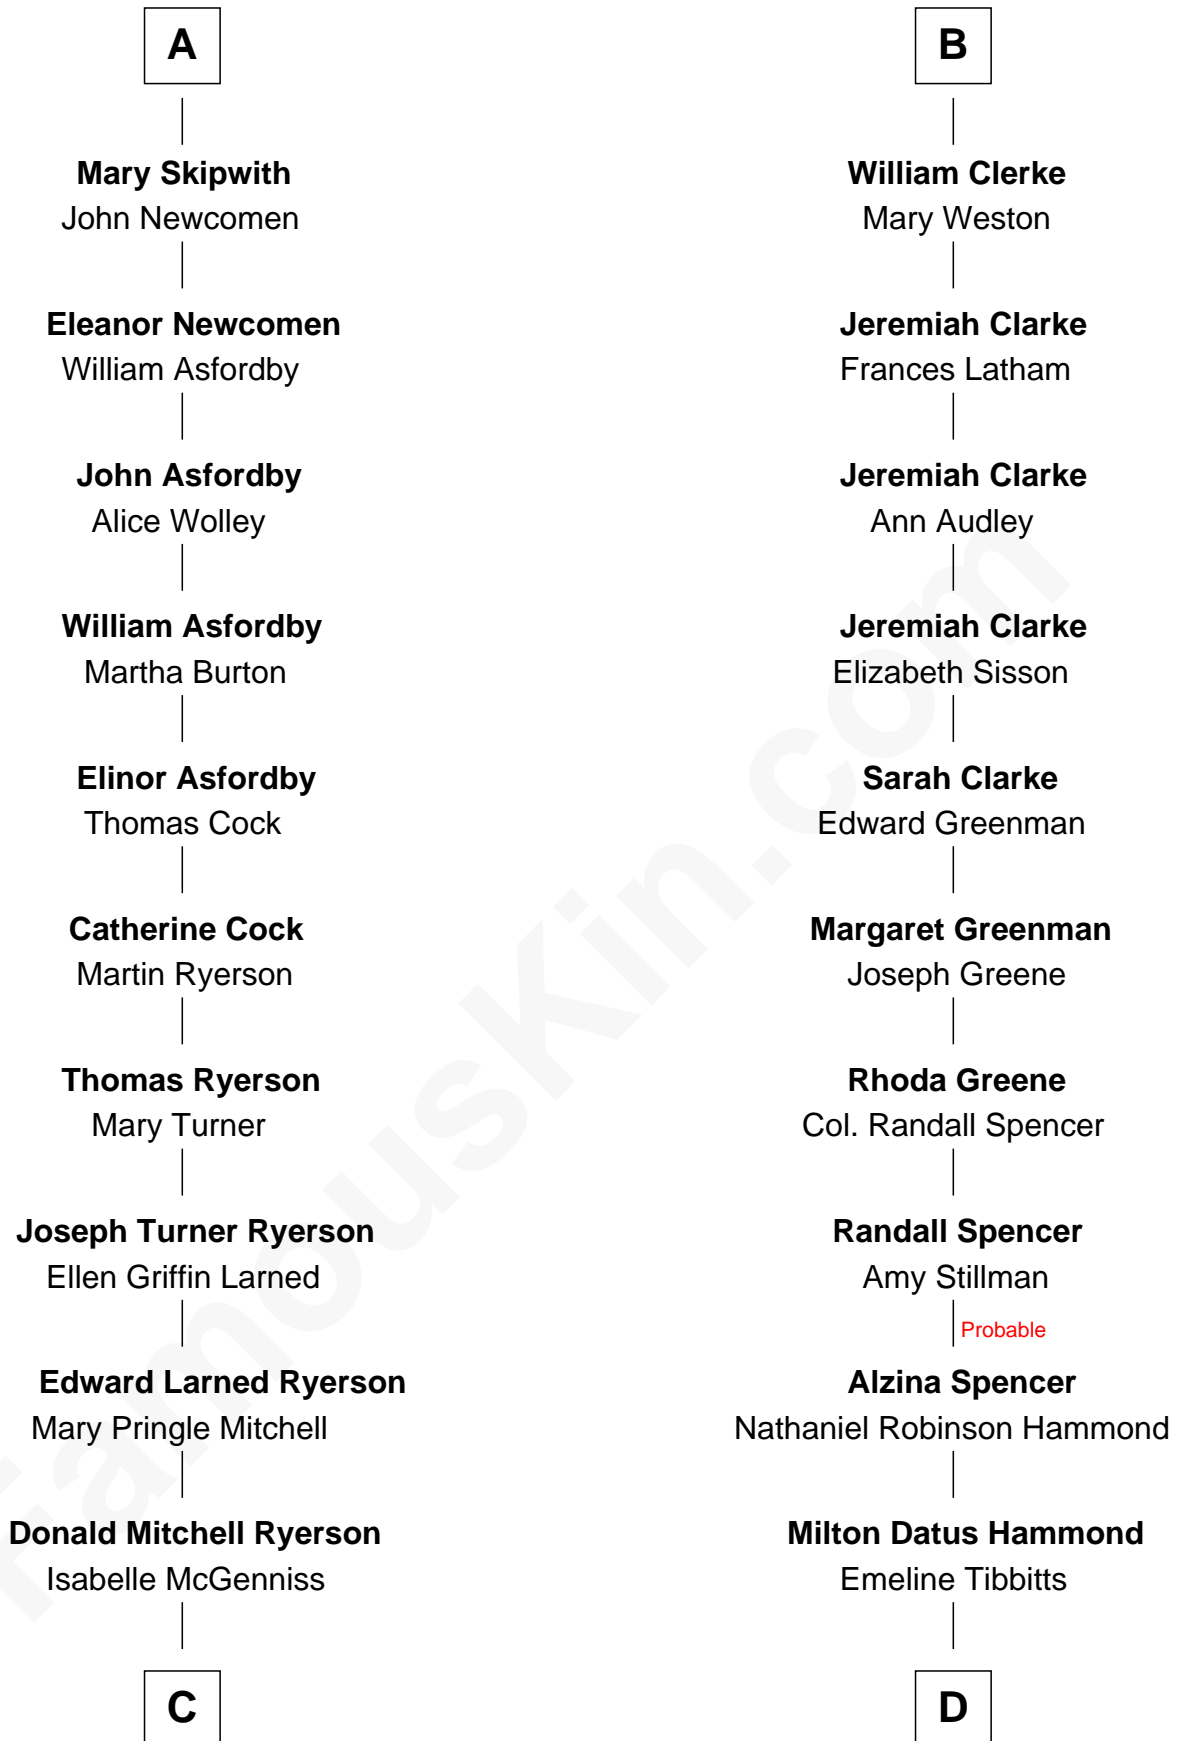

FamousKin.com

Relationship Chart of

Paget Brewster

TV Actress

19th cousin 2 times removed of

Amy Adams

Movie Actress

John de Welles

Maud de Roos

John de Welles
Eleanor de Mowbray

Eudo de Welles
Maud de Greystoke

Sir Lionel de Welles
Joan de Waterton

Margaret de Welles
Sir Thomas Dymoke

Sir Lionel Dymoke
Joanna Griffith

Alice Dymoke
Sir William Skipwith

John Skipwith
Eleanor Kingston

A

Margery de Welles
Stephen le Scrope

Maude le Scrope
Sir Baldwin Freville

Elizabeth Freville
Sir Thomas Ferrers

Sir Henry Ferrers
Margaret Heckstall

Elizabeth Ferrers
James Clerke

George Clerke
Elizabeth Wilsford

James Clerke
Mary Saxby

B

C

Joan Ryerson

George Washington Wales Brewster

Galen Brewster

Hathaway Tew