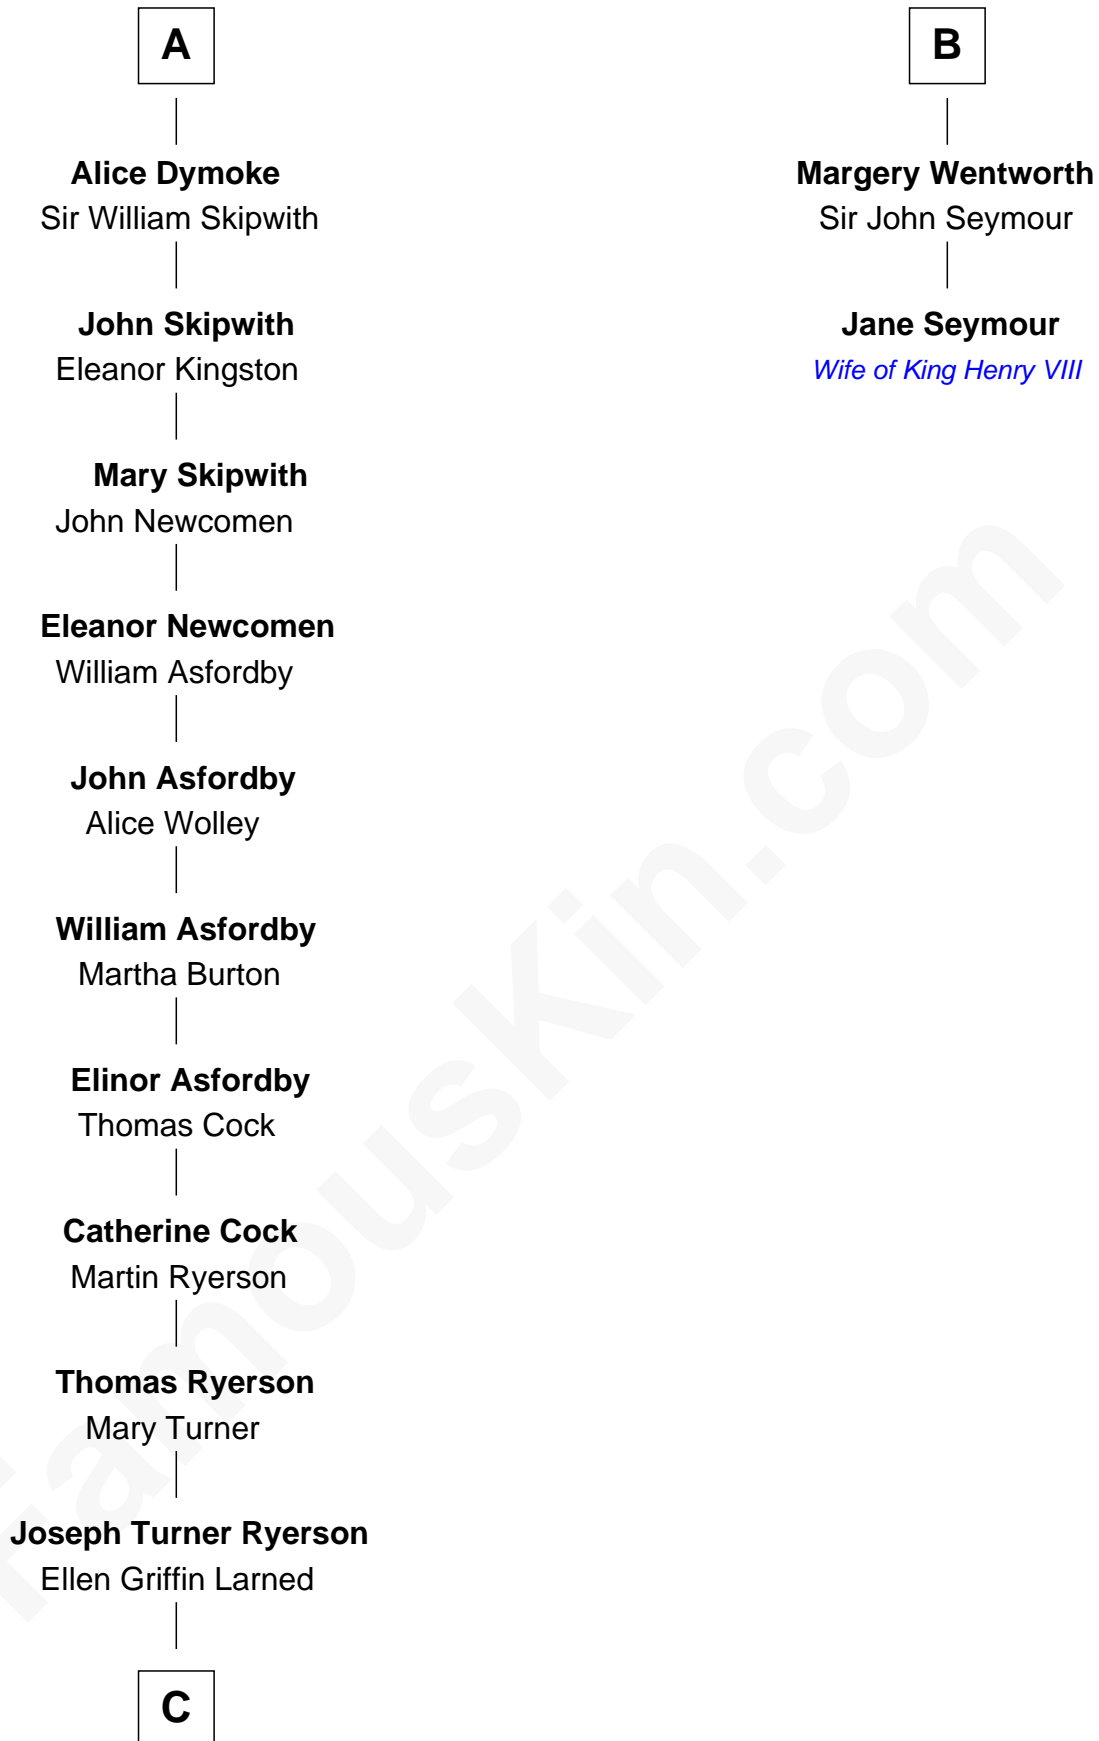

FamousKin.com Relationship Chart of

Paget Brewster

TV Actress

8th cousin 13 times removed of

Jane Seymour

3rd Wife of King Henry VIII

William de Ros
Maude de Vaux

Sir William de Ros
Margery de Badlesmere

Maud de Roos
John de Welles

John de Welles
Eleanor de Mowbray

Eudo de Welles
Maud de Greystoke

Sir Lionel de Welles
Joan de Waterton

Margaret de Welles
Sir Thomas Dymoke

Sir Lionel Dymoke
Joanna Griffith

A

Agnes de Ros
Pain de Tibetot

Sir John de Tibetot
Margaret de Badlesmere

Sir Robert de Tibetot
Margaret Deincourt

Elizabeth de Tibetot
Sir Philip le Despencer

Margery Despencer
Sir Roger Wentworth

Sir Philip Wentworth
Mary Clifford

Sir Henry Wentworth
Anne Say

B

C

Edward Larned Ryerson

Mary Pringle Mitchell

Donald Mitchell Ryerson

Isabelle McGenniss

Joan Ryerson

George Washington Wales Brewster