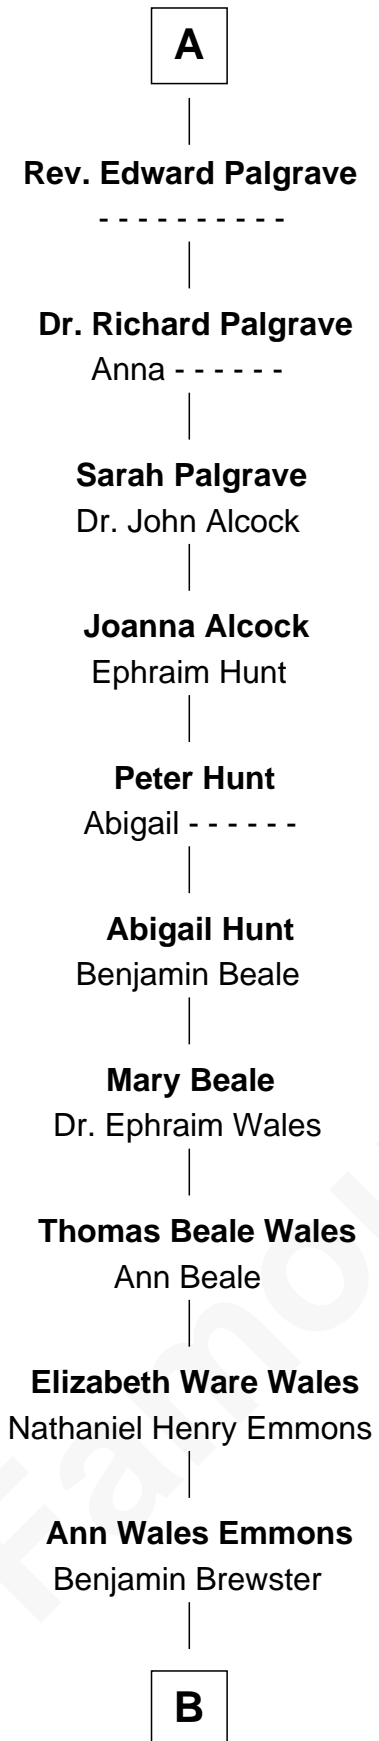

FamousKin.com
Relationship Chart of
Paget Brewster
TV Actress

7th cousin 13 times removed of
Jane Seymour
3rd Wife of King Henry VIII

B

—
Dr. George Washington Wales Brewster

Ellen Mackenzie Hodge

—
George Washington Wales Brewster

Joan Ryerson

—
Galen Brewster

Hathaway Tew

—
Paget Brewster

TV Actress