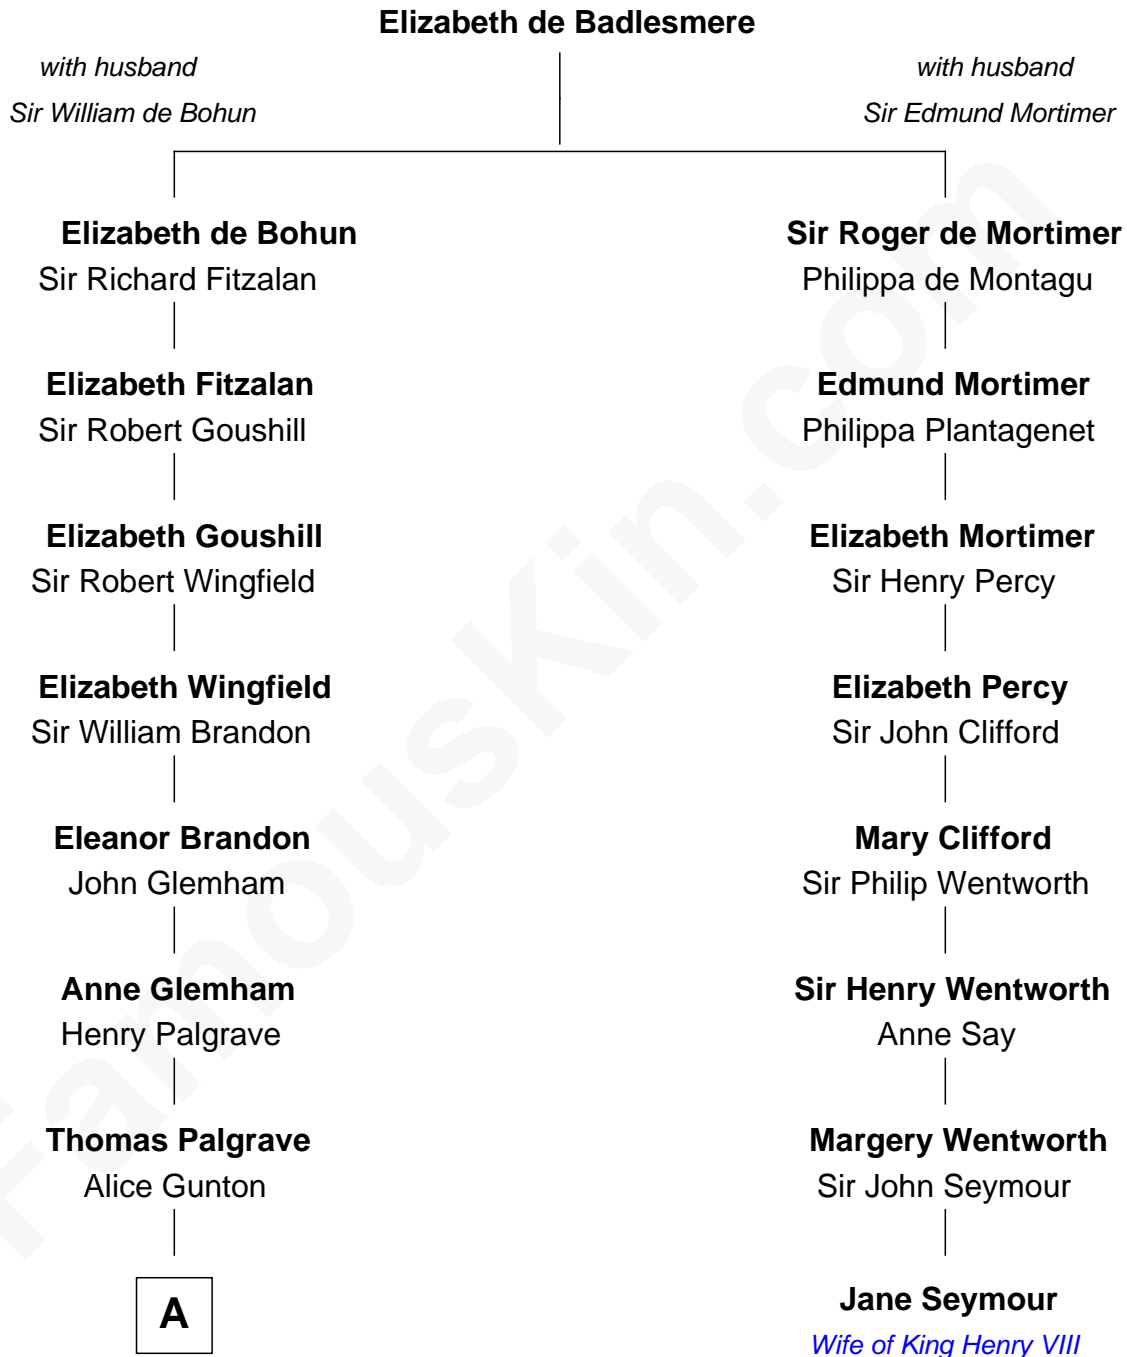

FamousKin.com
Relationship Chart of
Paget Brewster
TV Actress

7th cousin 13 times removed of
Jane Seymour
3rd Wife of King Henry VIII

B

—
Dr. George Washington Wales Brewster

Ellen Mackenzie Hodge

—
George Washington Wales Brewster

Joan Ryerson

—
Galen Brewster

Hathaway Tew

—
Paget Brewster

TV Actress