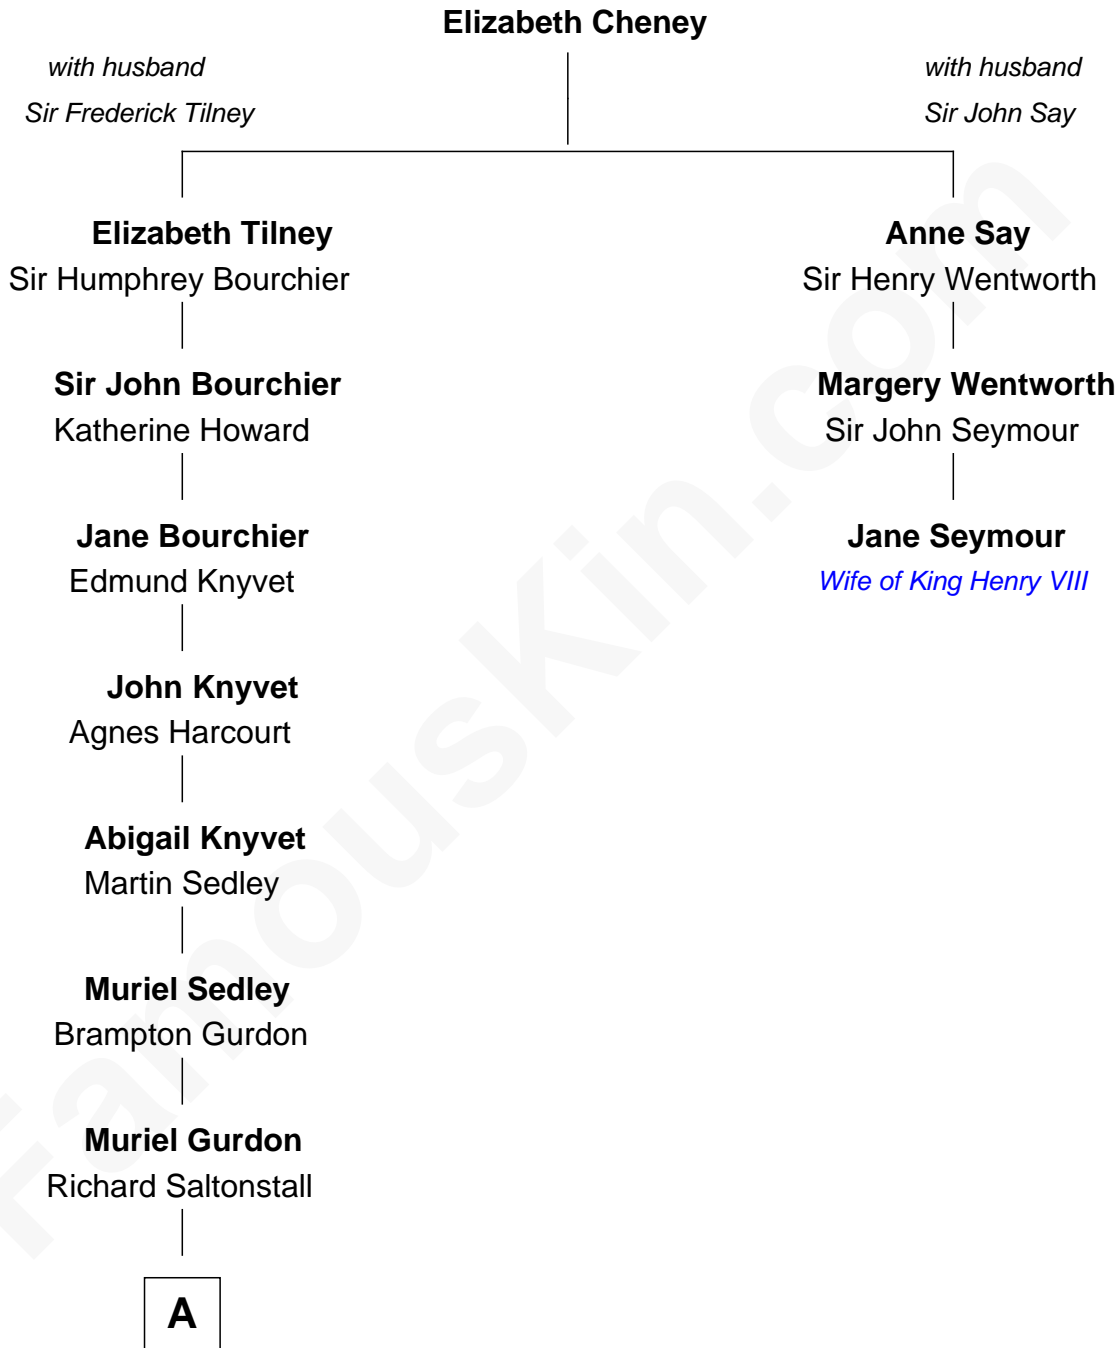

FamousKin.com Relationship Chart of

Paget Brewster

TV Actress

2nd cousin 17 times removed of

Jane Seymour

3rd Wife of King Henry VIII

B

—
Joan Ryerson

George Washington Wales Brewster

—
Galen Brewster

Hathaway Tew

—
Paget Brewster

TV Actress

FamousKin.com