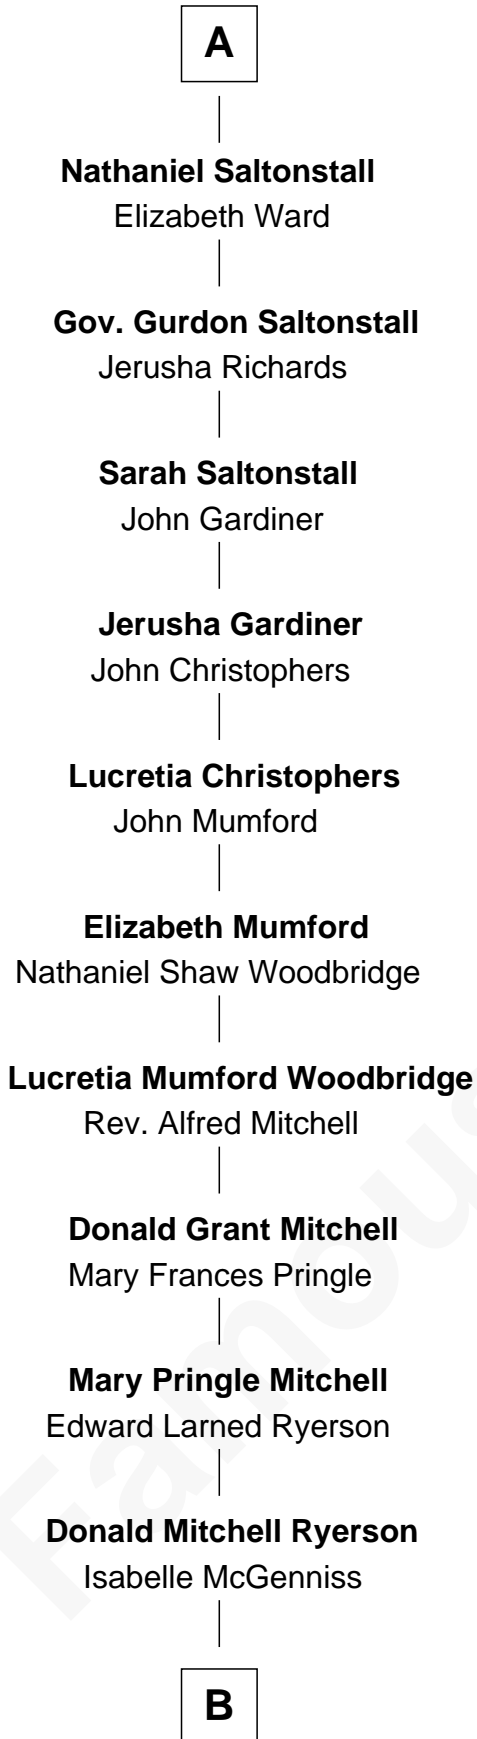

FamousKin.com Relationship Chart of

Paget Brewster

TV Actress

2nd cousin 17 times removed of

Jane Seymour

3rd Wife of King Henry VIII

B

—
Joan Ryerson

George Washington Wales Brewster

—
Galen Brewster

Hathaway Tew

—
Paget Brewster

TV Actress

FamousKin.com