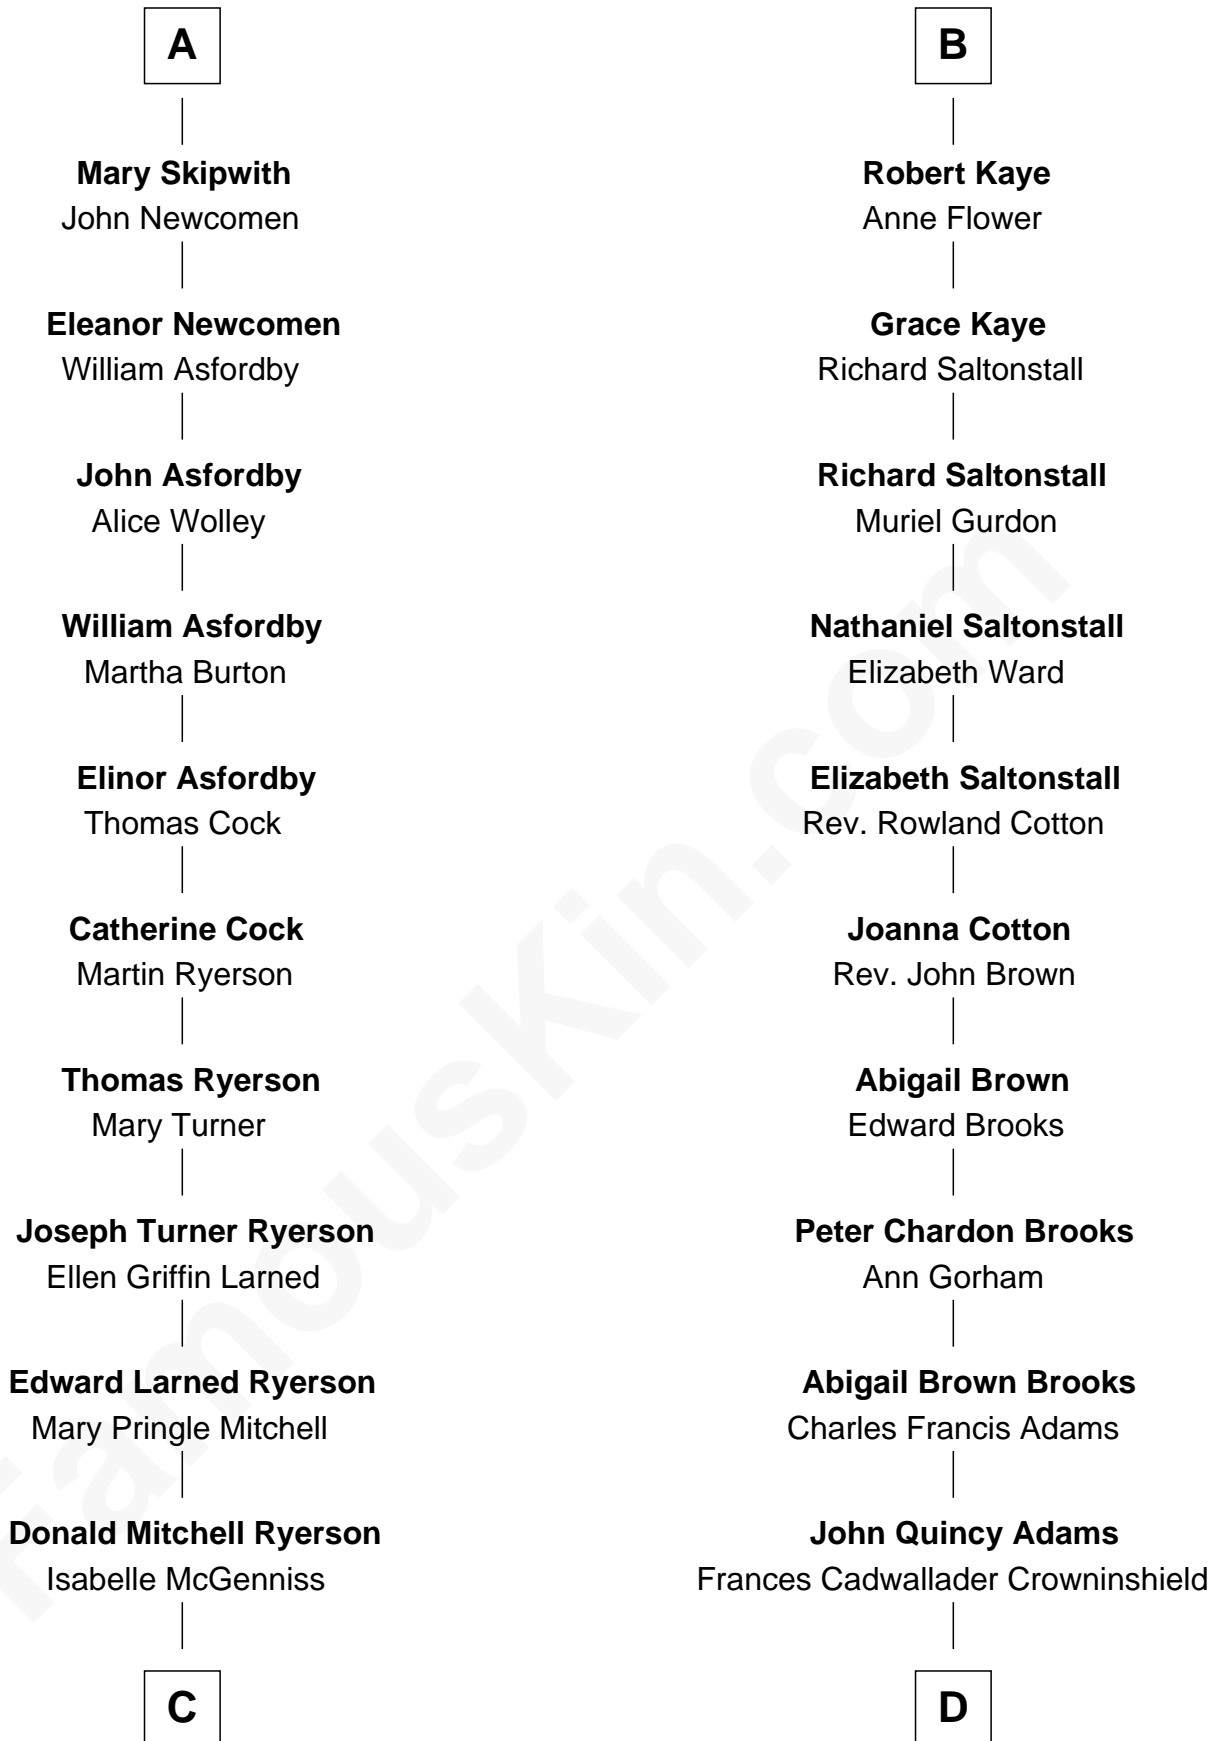

FamousKin.com Relationship Chart of

Paget Brewster
TV Actress

19th cousin of

John Adams Morgan
1952 Olympic Sailing Gold Medalist

C

Joan Ryerson

George Washington Wales Brewster

Galen Brewster

Hathaway Tew

Paget Brewster

TV Actress

D

Charles Francis Adams

Frances Lovering

Catherine Frances Lovering Adams

Henry Sturgis Morgan