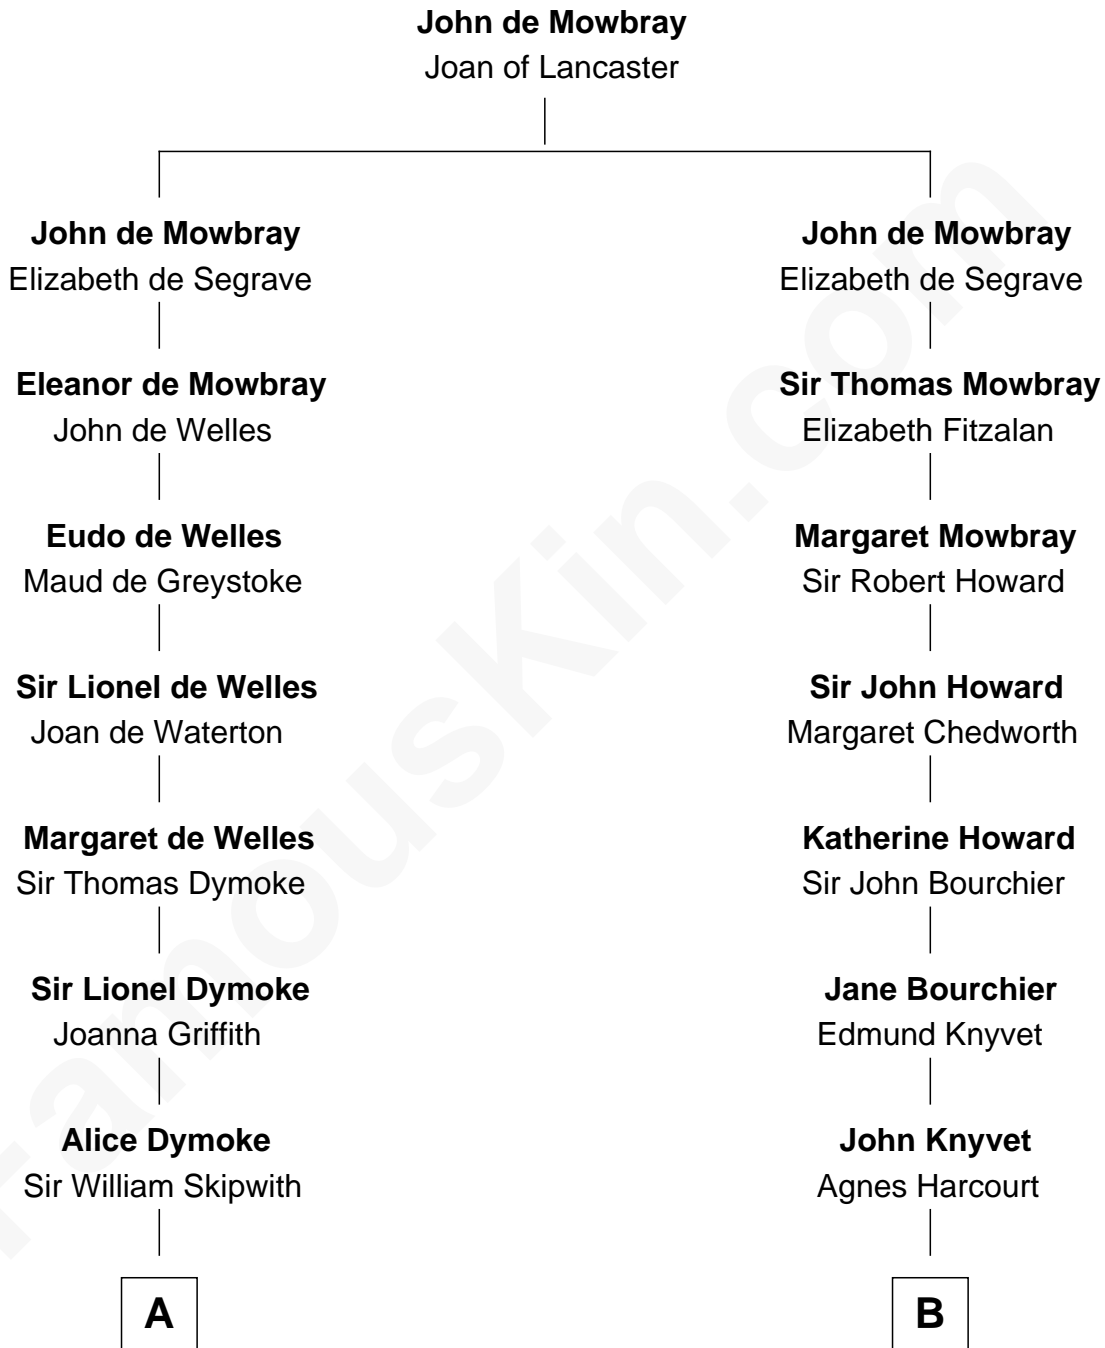

FamousKin.com Relationship Chart of

Paget Brewster
TV Actress

19th cousin 1 time removed of

John Adams Morgan
1952 Olympic Sailing Gold Medalist

C

Donald Mitchell Ryerson

Isabelle McGenniss

Joan Ryerson

George Washington Wales Brewster

Galen Brewster

Hathaway Tew

Paget Brewster

TV Actress

D

Charles Francis Adams

Frances Lovering