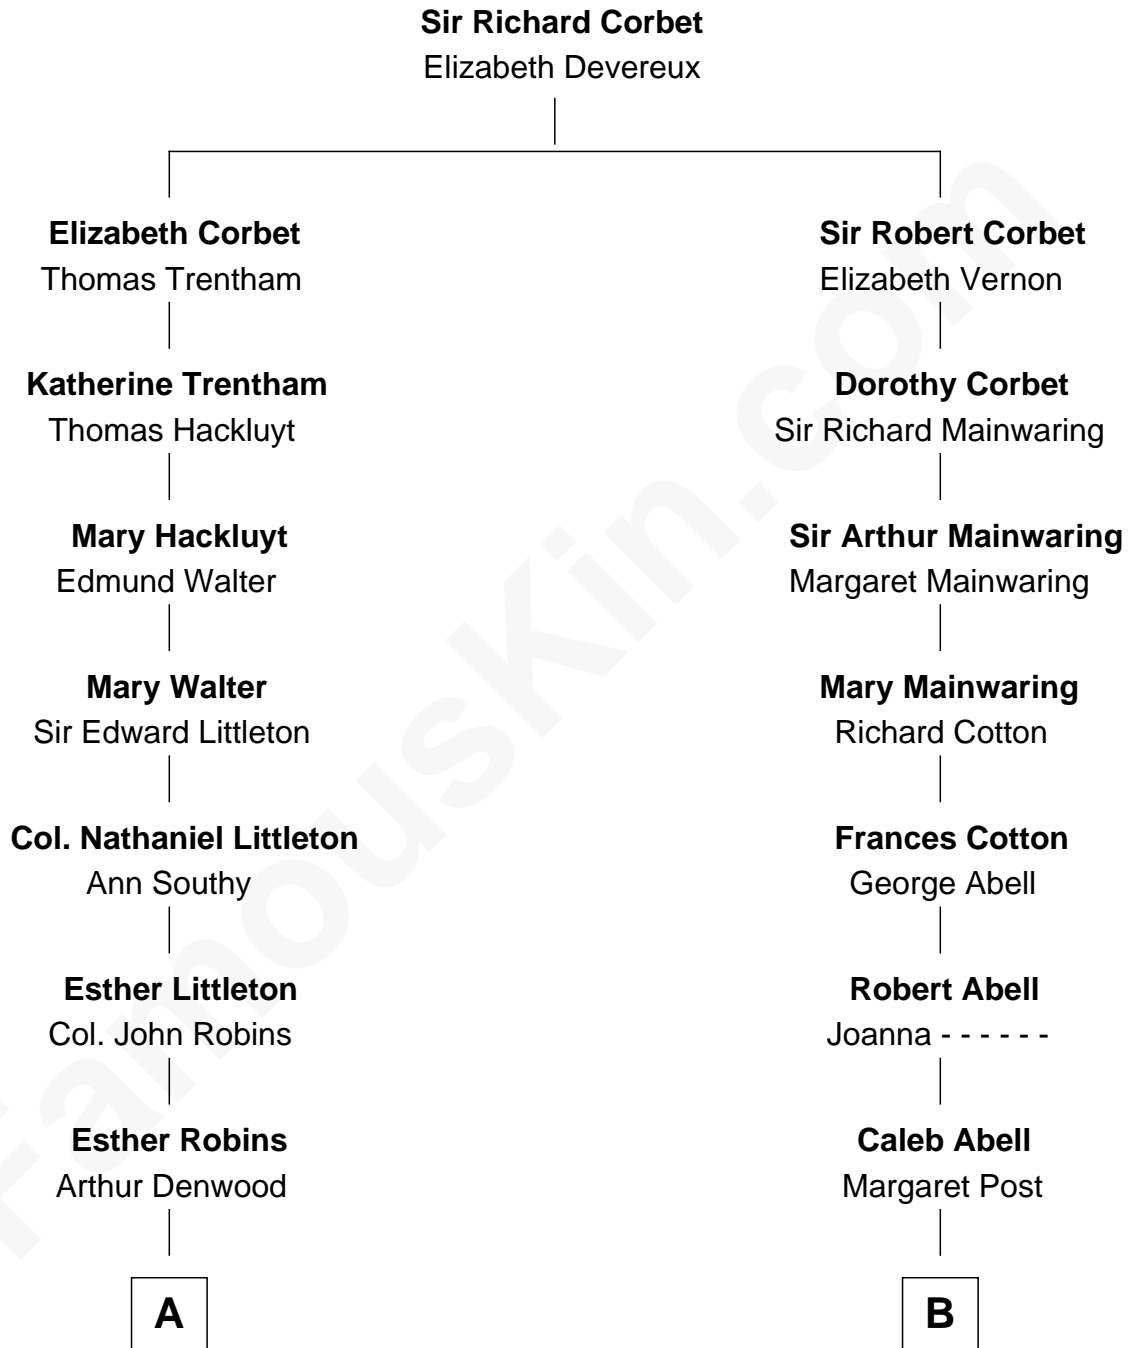

# FamousKin.com Relationship Chart of

**Paget Brewster**  
*TV Actress*

15th cousin of

**John Adams Morgan**  
*1952 Olympic Sailing Gold Medalist*

**A**

**Elizabeth Denwood**

David Wilson

**Samuel Wilson**

Margaret Custis

**Col. John Custis Wilson**

Margaret Custis

**Henry Parke Custis Wilson**

Susan Savage

**Susan Savage Wilson**

John Ledyard Hodge

**Ellen Mackenzie Hodge**

Dr. George Washington Wales Brewster

**George Washington Wales Brewster**

Joan Ryerson

**Galen Brewster**

Hathaway Tew

**Paget Brewster**

*TV Actress*

**B**