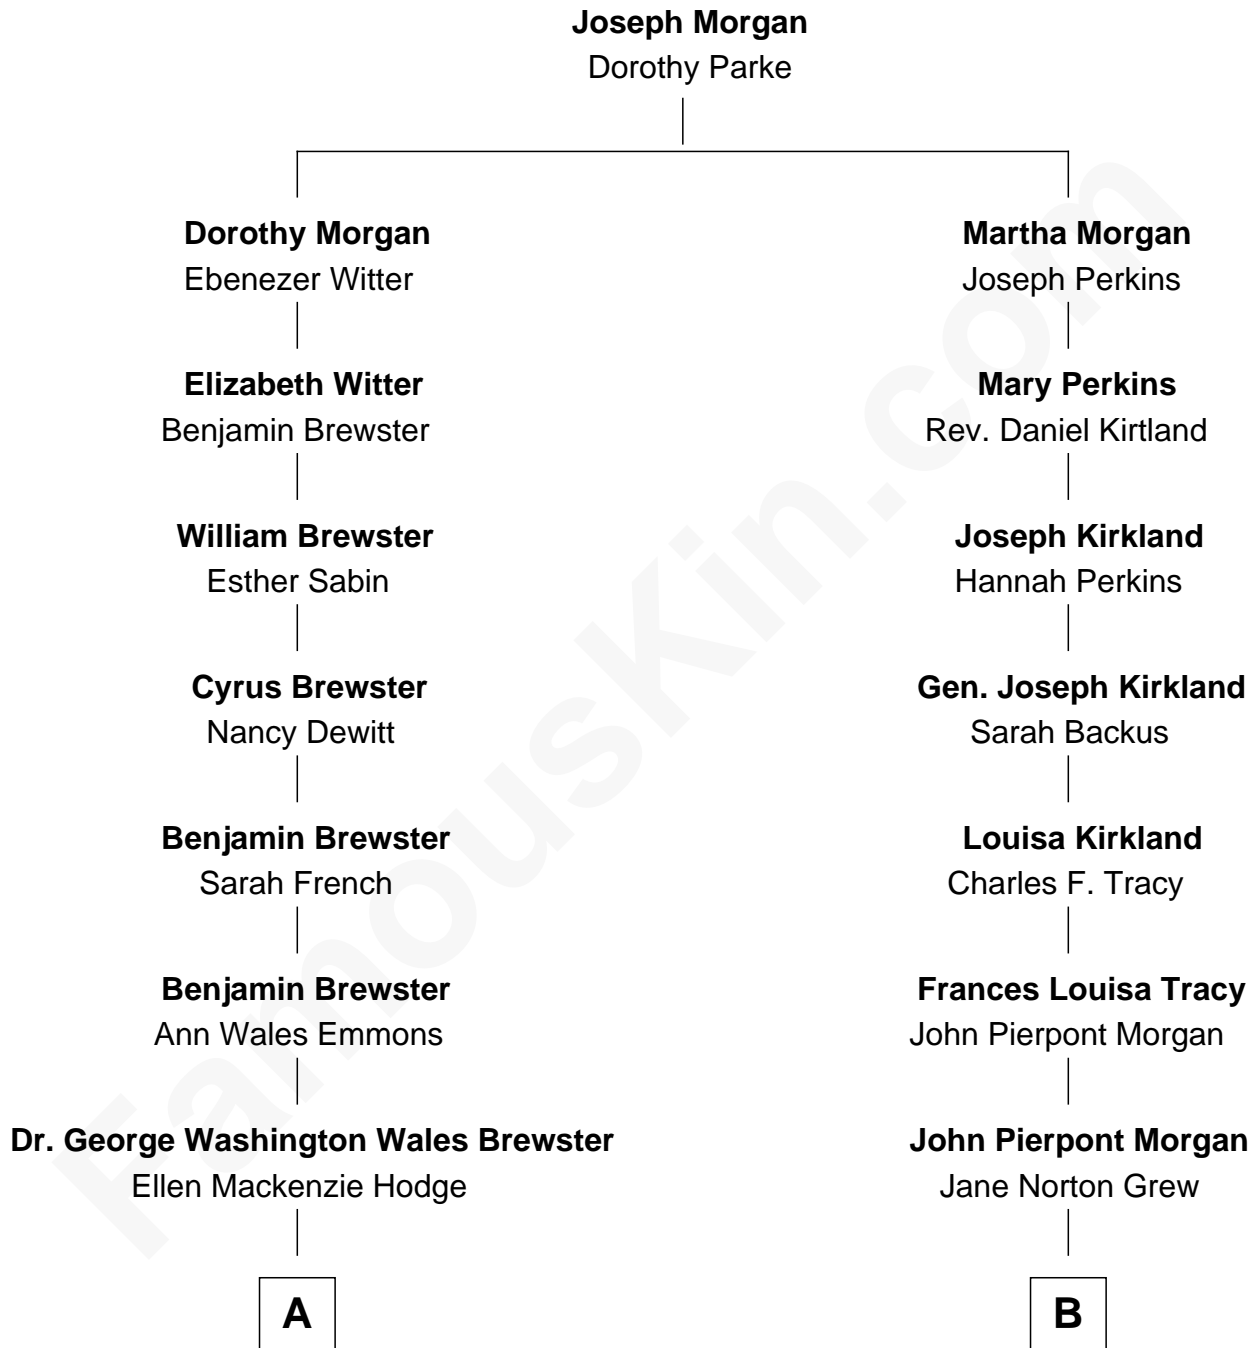

# FamousKin.com Relationship Chart of

**Paget Brewster**  
*TV Actress*

8th cousin 1 time removed of

**John Adams Morgan**  
*1952 Olympic Sailing Gold Medalist*

**A**

**George Washington Wales Brewster**

Joan Ryerson

**Galen Brewster**

Hathaway Tew

**Paget Brewster**

*TV Actress*

**B**

**Henry Sturgis Morgan**

Catherine Frances Lovering Adams

**John Adams Morgan**

*Olympic Gold Medalist*

FamousKin.com